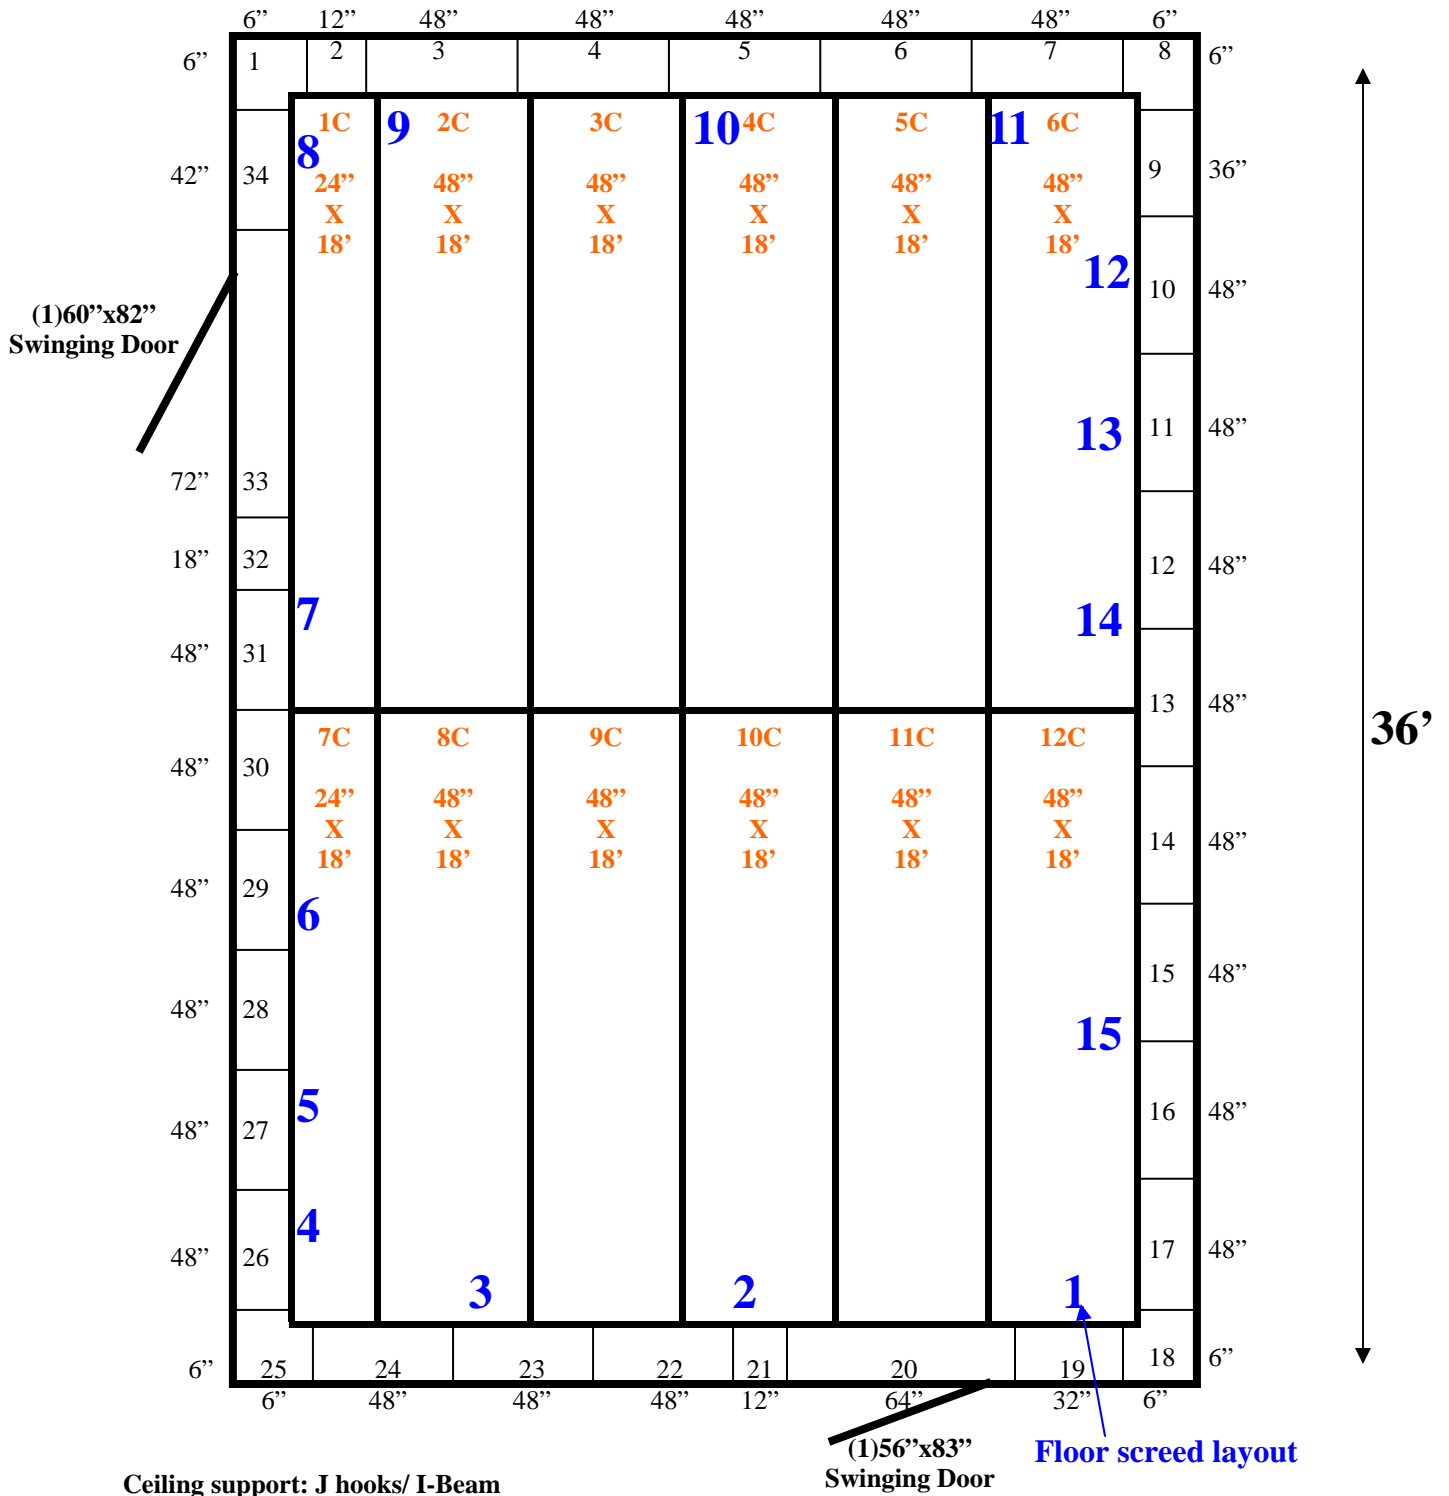

22'

**22' x 36' x 10' H (11' H with beam)
Walk-In Cooler or Walk-In Freezer
Wall & Ceiling Panels Diagram**

71-10
Red

**22' x 36' x 10' H (11' H with beam)
Walk-In Cooler or Walk-In Freezer**

**71-10
Red**

**22' x 36' x 10' H (11' H with beam)
Walk-In Cooler or Walk-In Freezer**

**71-10
Red**