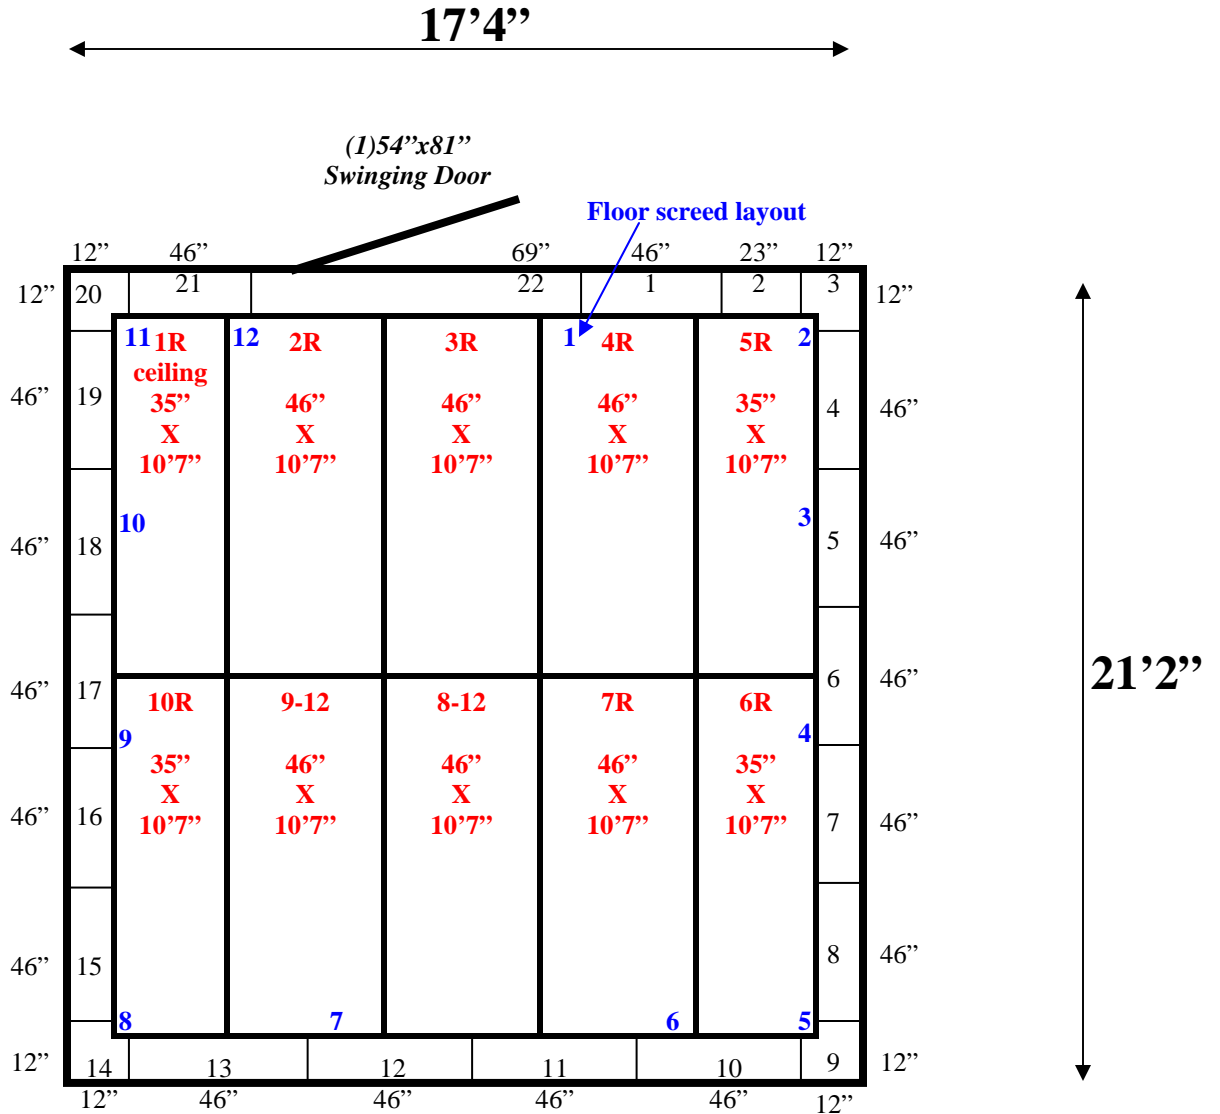

Ceiling Support: C-Channel & Hangers

**17'4" x 21'2" x 8'5" H
Walk-In Cooler or Walk-In Freezer
Wall & Ceiling Panels Diagram**

61-11
No color

17'4" x 21'2" x 8'5" H
Walk-In Cooler or Walk-In Freezer

61-11
No color