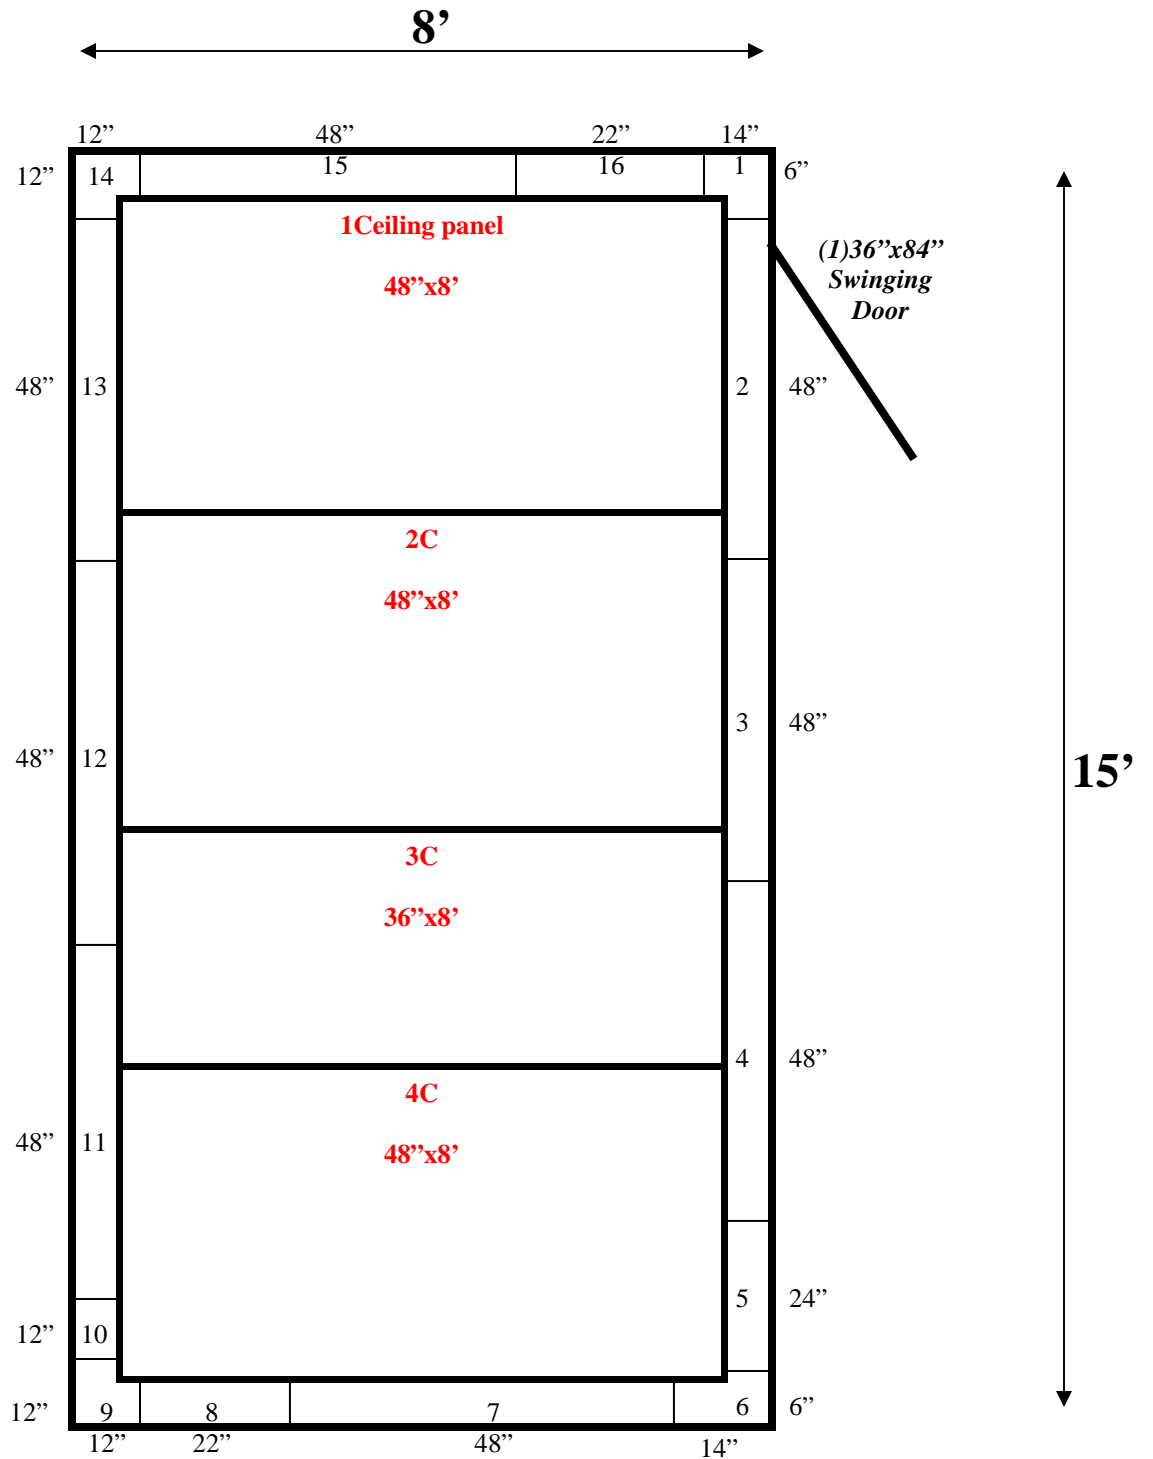

**8' x 15' x 10'4" H  
Walk-In Cooler or Walk-In Freezer  
Wall & Ceiling Panels Diagram**

44-10  
orange

**8' x 15' x 10'4" H  
Walk-In Cooler or Walk-In Freezer**

**44-10  
orange**