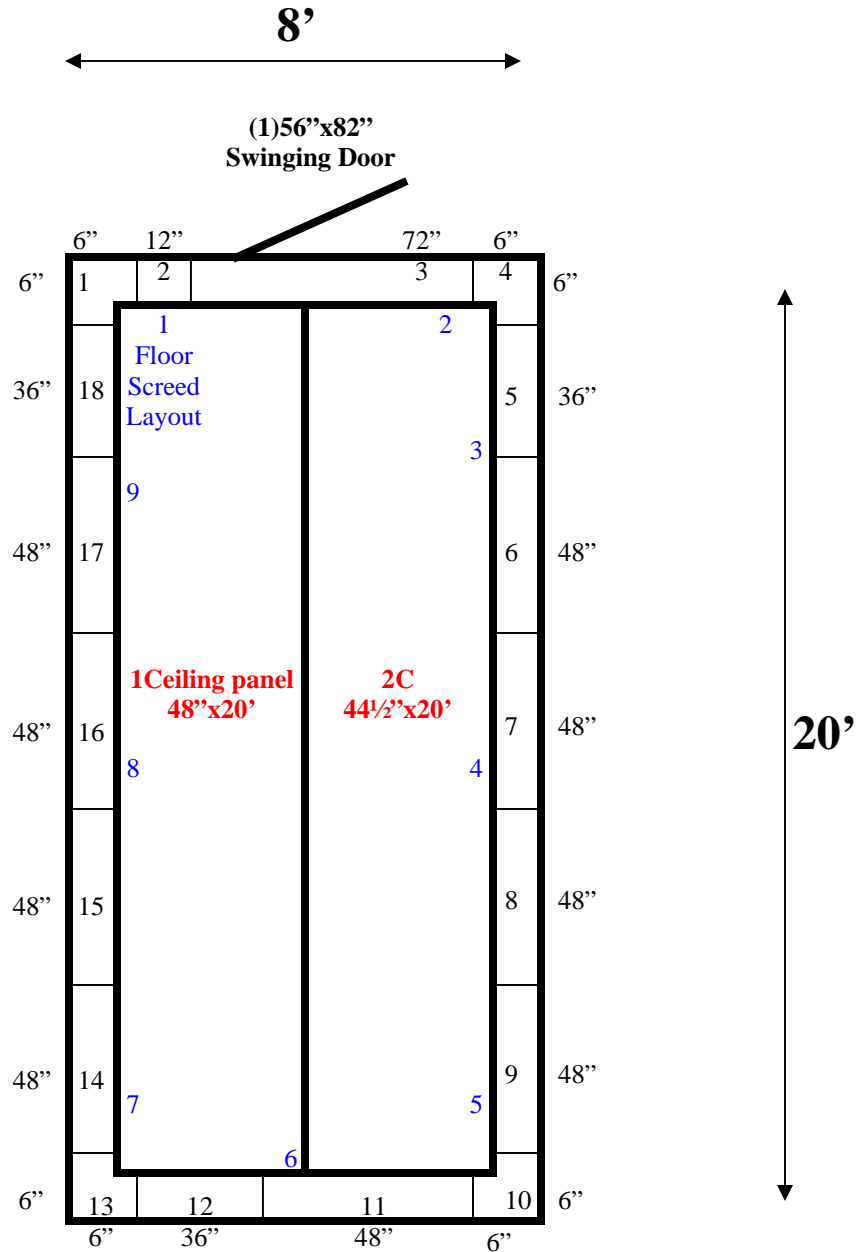

**8' x 20' x 10' H  
Walk-In Cooler or Walk-In Freezer  
Wall & Ceiling Panels Diagram**

71-10  
burgundy

**8' x 20' x 10' H  
Walk-In Cooler or Walk-In Freezer**

**71-10  
burgundy**