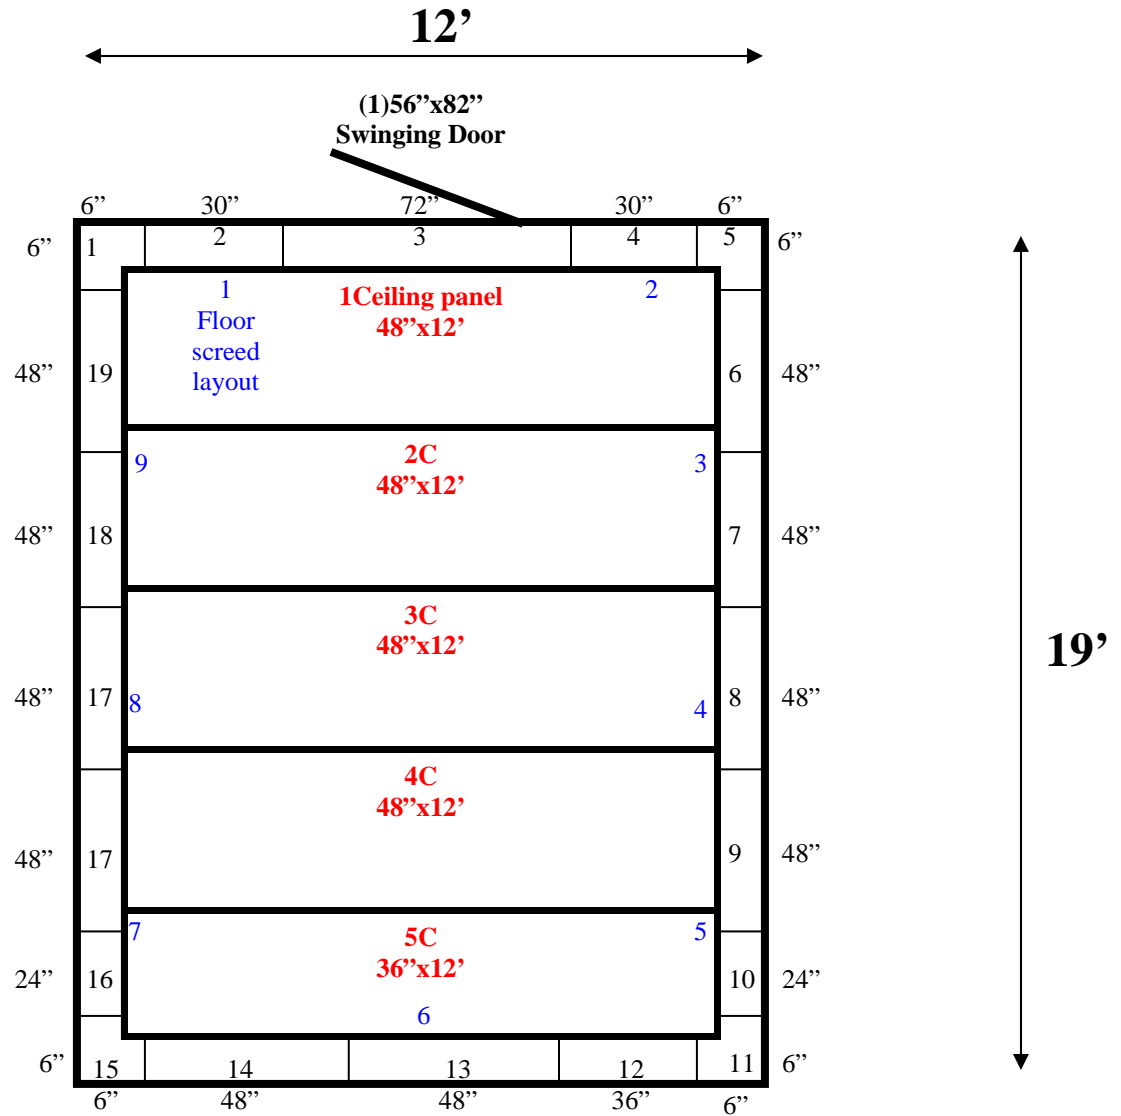

**12' x 19' x 10' H  
Walk-In Cooler or Walk-In Freezer  
Wall & Ceiling Panels Diagram**

71-10  
Pink

**12' x 19' x 10' H**  
**Walk-In Cooler or Walk-In Freezer**

**71-10**  
**pink**