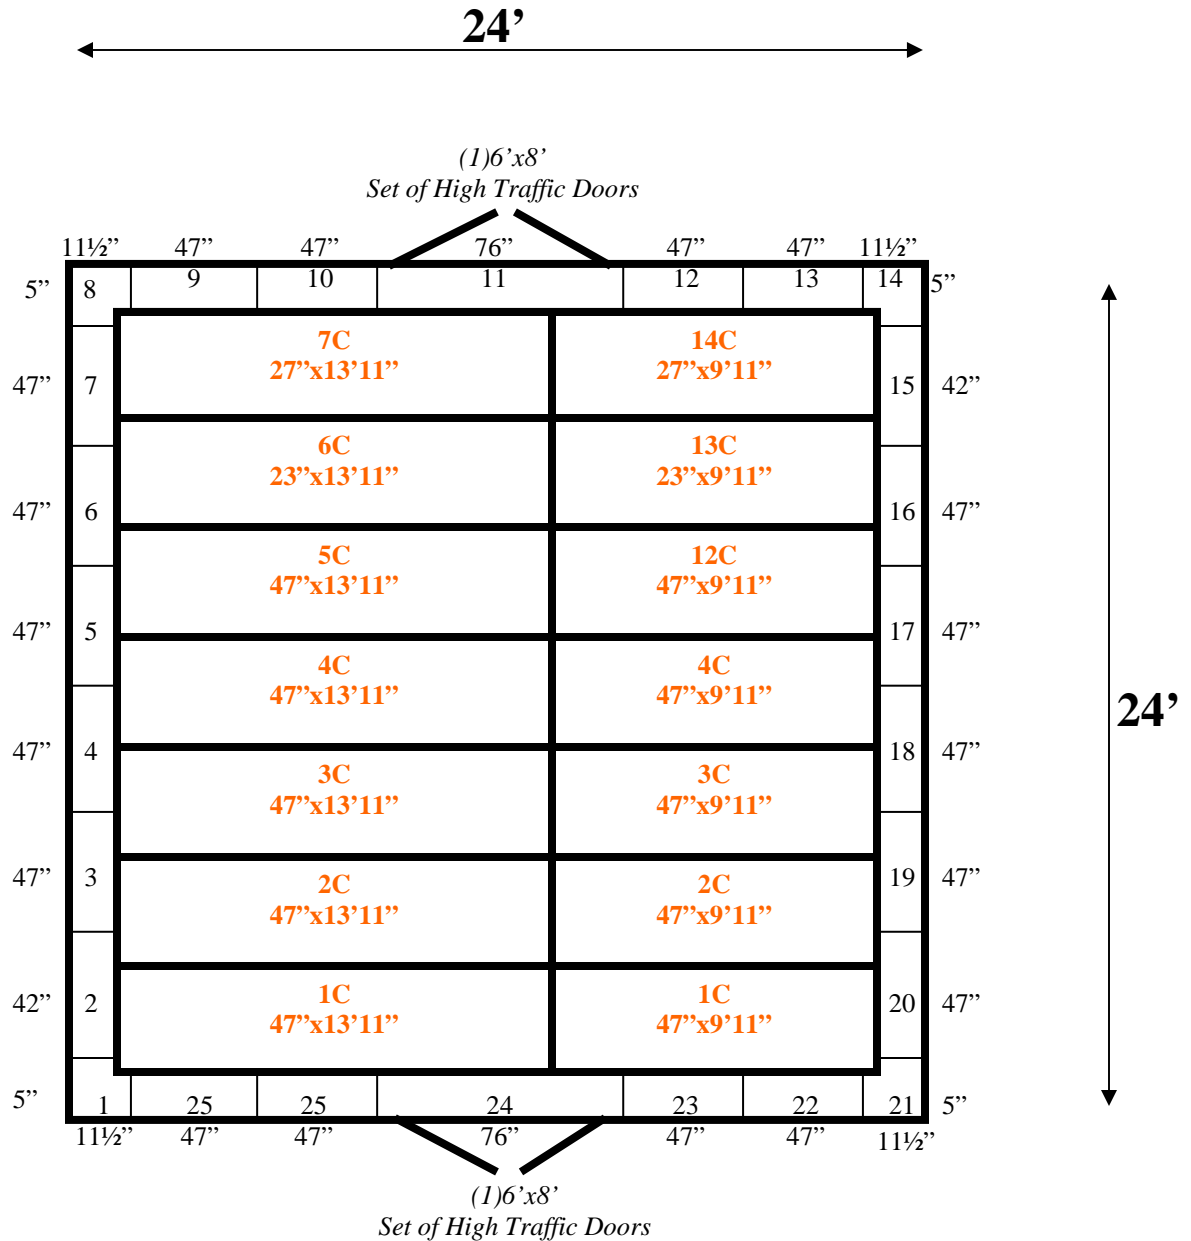

Ceiling support: ceiling hangers

**24' x 24' x 9'11" H  
Walk-In Cooler or Walk-In Freezer  
Wall & Ceiling Panels Diagram**

**41-11  
black**

**24' x 24' x 9'11" H  
Walk-In Cooler or Walk-In Freezer**

**41-11  
black**

**24' x 24' x 9'11" H**  
**Walk-In Cooler or Walk-In Freezer**

**41-11**  
**black**