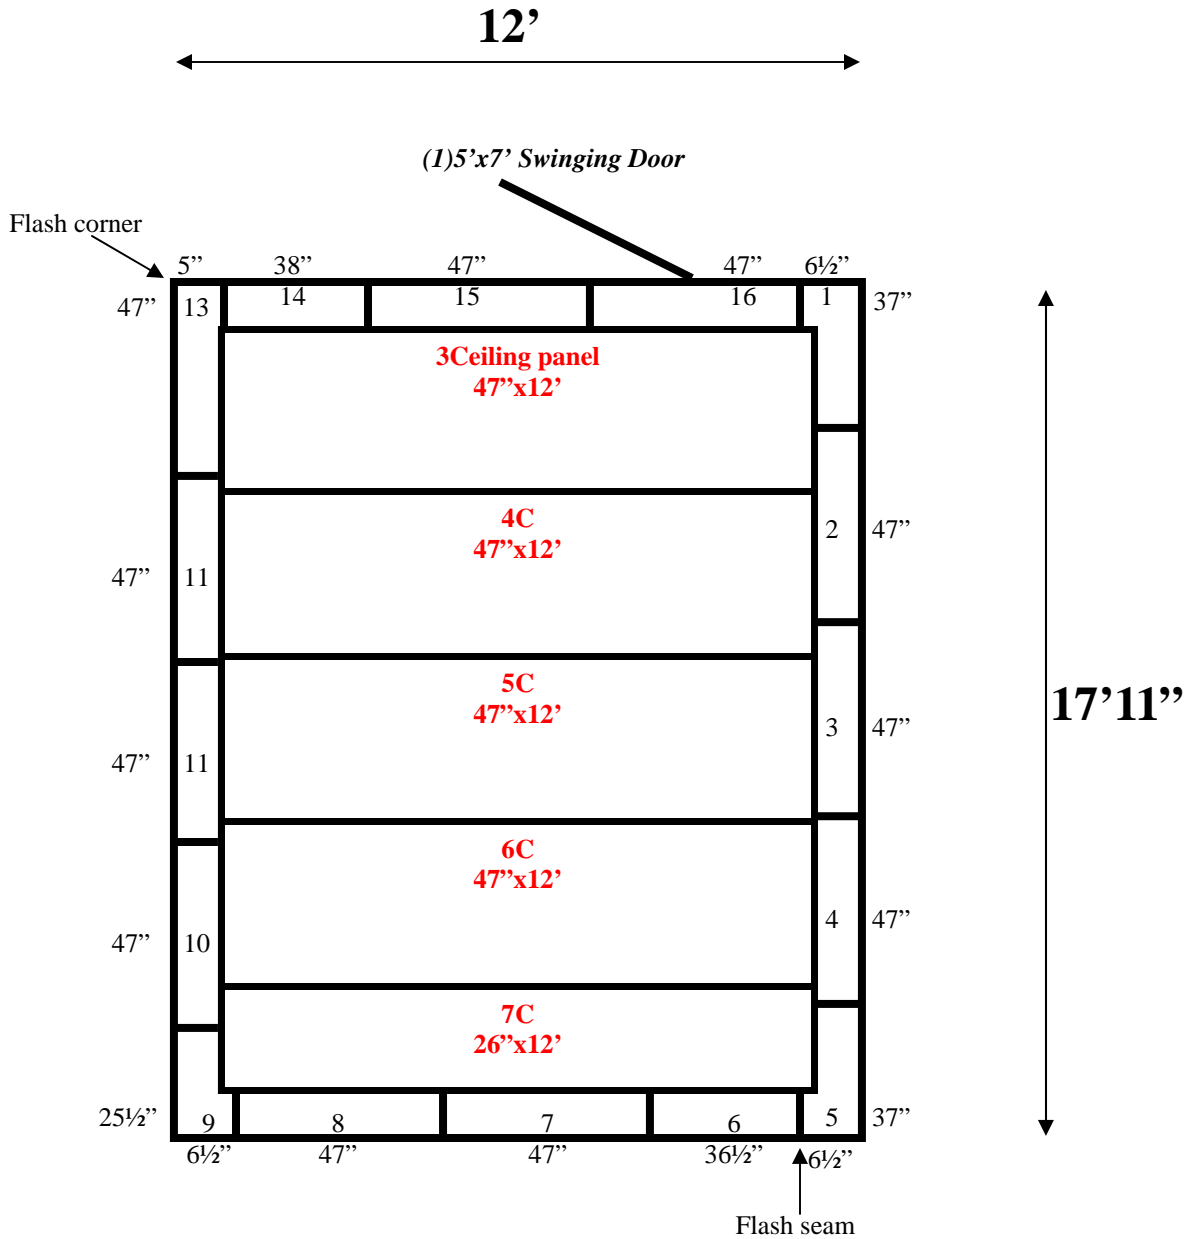

**12' x 17'11" x 9' H  
Walk-In Cooler or Walk-In Freezer  
Wall & Ceiling Panels Diagram**

45-11  
Dark blue

**12' x 17'11" x 9' H**  
**Walk-In Cooler or Walk-In Freezer**

**45-11**  
**Dark blue**