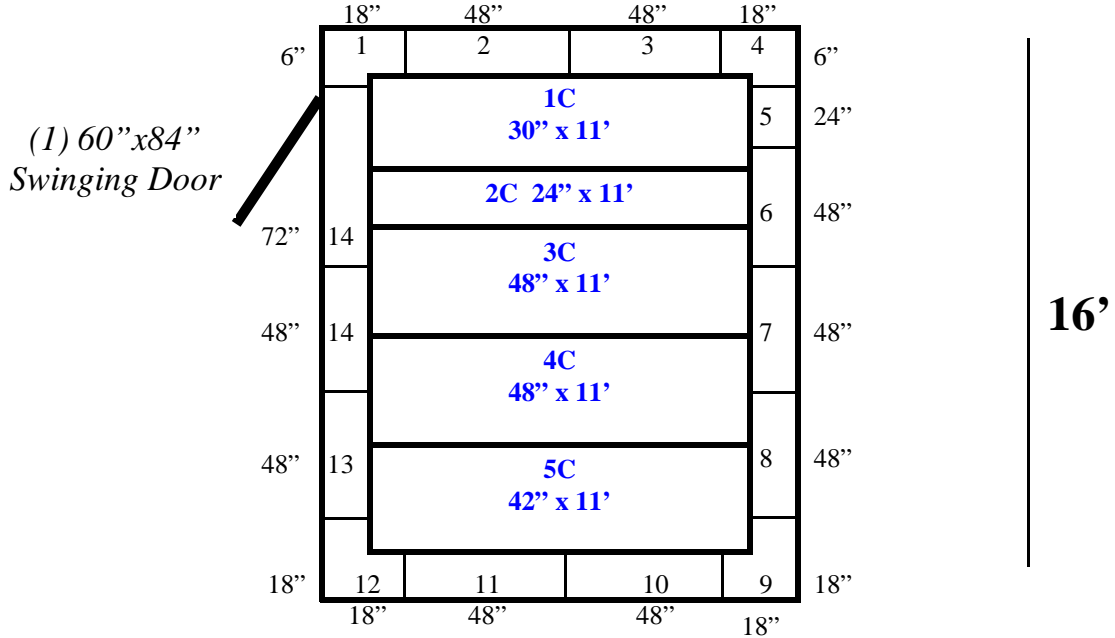

Wall & Ceiling Panels Diagram

11'

Floor Panels Diagram

11'

Interior ramp included.

11' x 16' x 10'10" H
Walk-In Freezer with Floor
Wall, Ceiling and Floor Panels Diagram

***11' x 16' x 10'10" H
Walk-In Freezer with Floor***