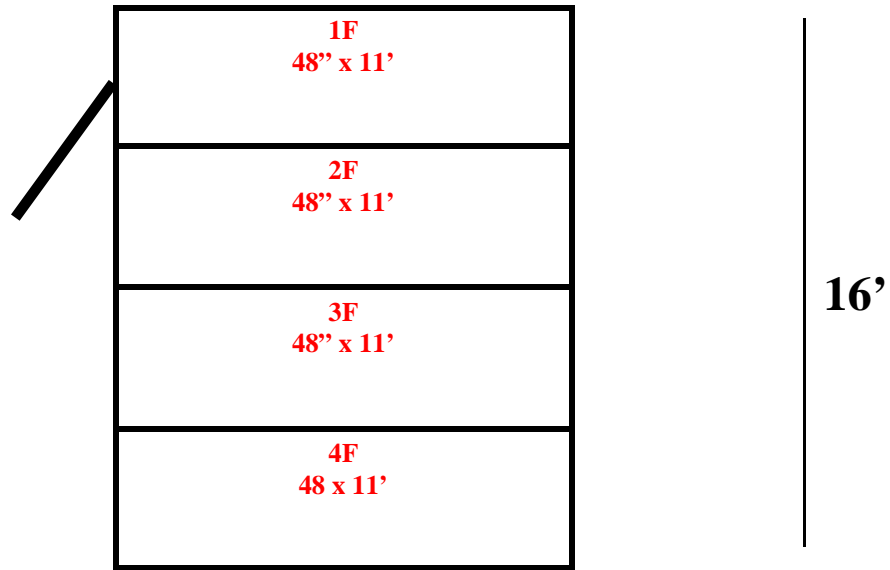

Wall & Ceiling Panels Diagram

11'

Floor Panels Diagram

11'

Interior ramp included.

11' x 16' x 10'10" H
Walk-In Freezer with Floor
Wall, Ceiling and Floor Panels Diagram

***11' x 16' x 10'10" H
Walk-In Freezer with Floor***