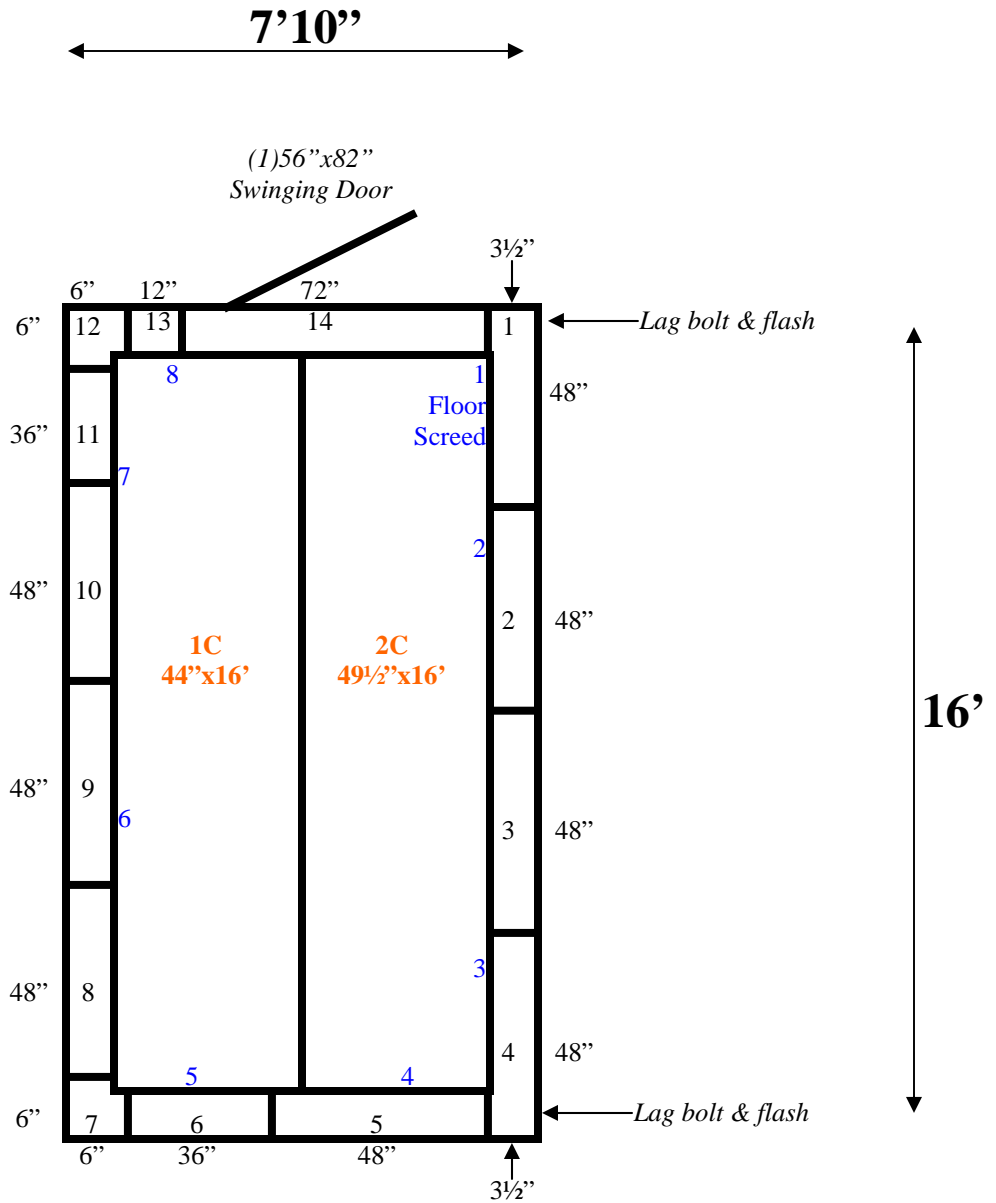

**7'10" x 16' x 10' H
Walk-In Cooler or Walk-In Freezer
Wall & Ceiling Panels Diagram**

71-10
orange

**7'10" x 16' x 10' H
Walk-In Cooler or Walk-In Freezer**

**71-10
orange**