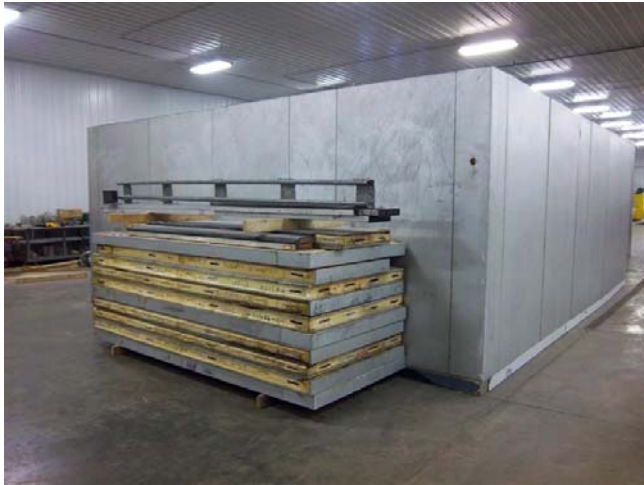

**19'4" x 22'4" x 8'8" H**  
**Walk-In Cooler or Walk-In Freezer**  
**Wall & Ceiling Panels Diagram**

26-11  
No color

**19'4" x 22'4" x 8'8" H**  
**Walk-In Cooler or Walk-In Freezer**

26-11  
No color

**19'4" x 22'4" x 8'8" H**  
**Walk-In Cooler or Walk-In Freezer**

26-11  
No color