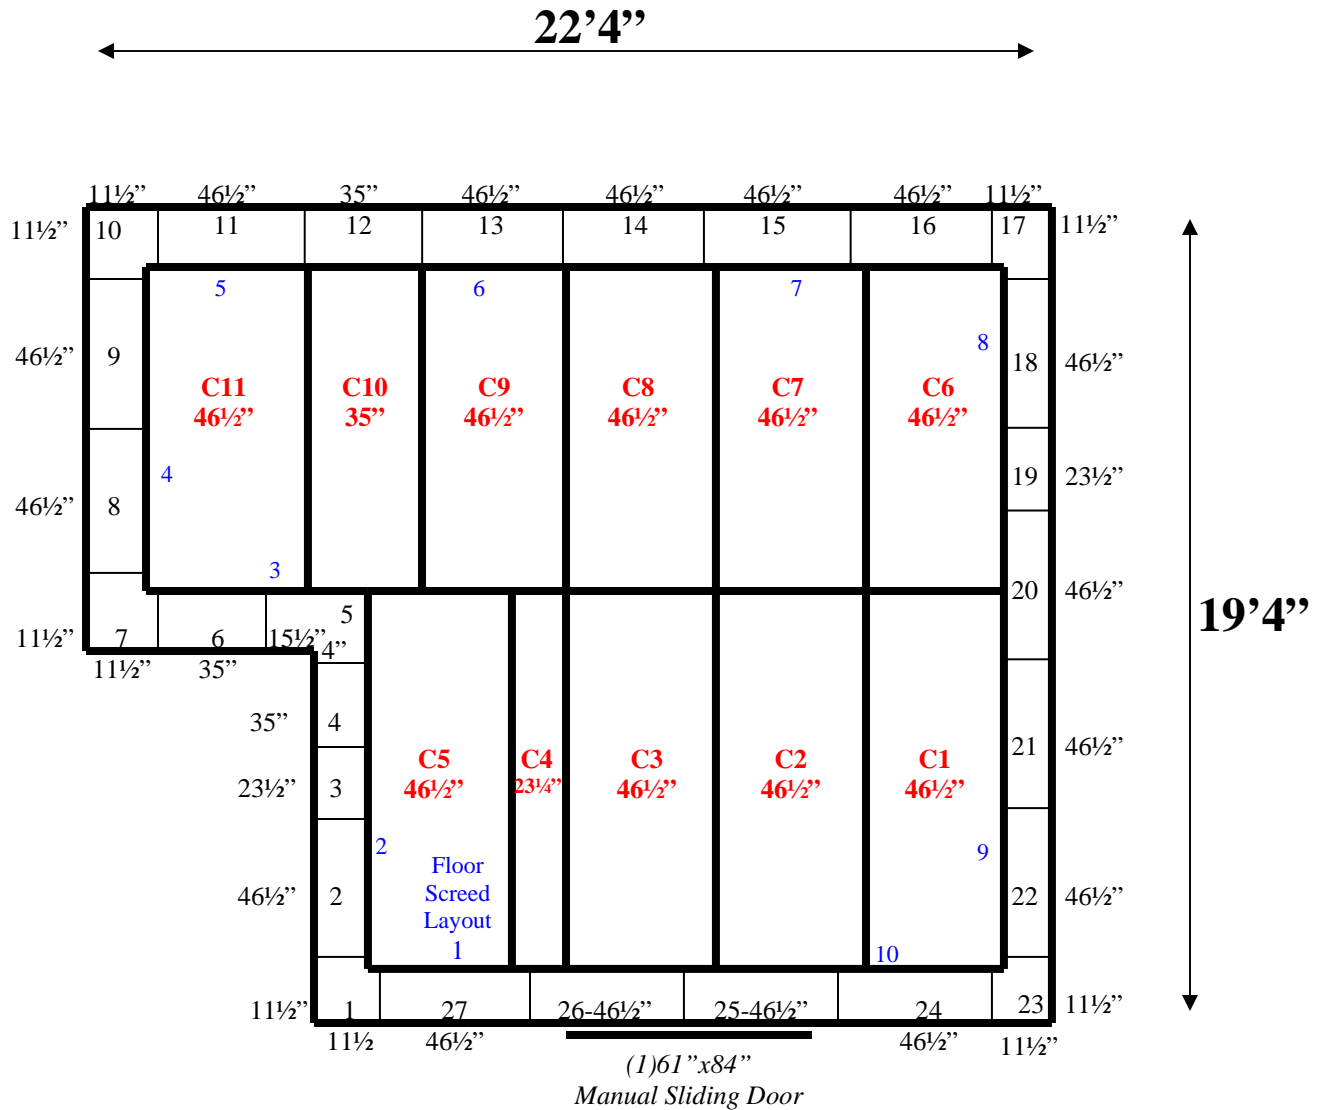

**19'4" x 22'4" x 8'8" H**  
**Walk-In Cooler or Walk-In Freezer**  
**Wall & Ceiling Panels Diagram**

26-11  
No color

**19'4" x 22'4" x 8'8" H**  
**Walk-In Cooler or Walk-In Freezer**

26-11  
No color

**19'4" x 22'4" x 8'8" H**  
**Walk-In Cooler or Walk-In Freezer**

26-11  
No color