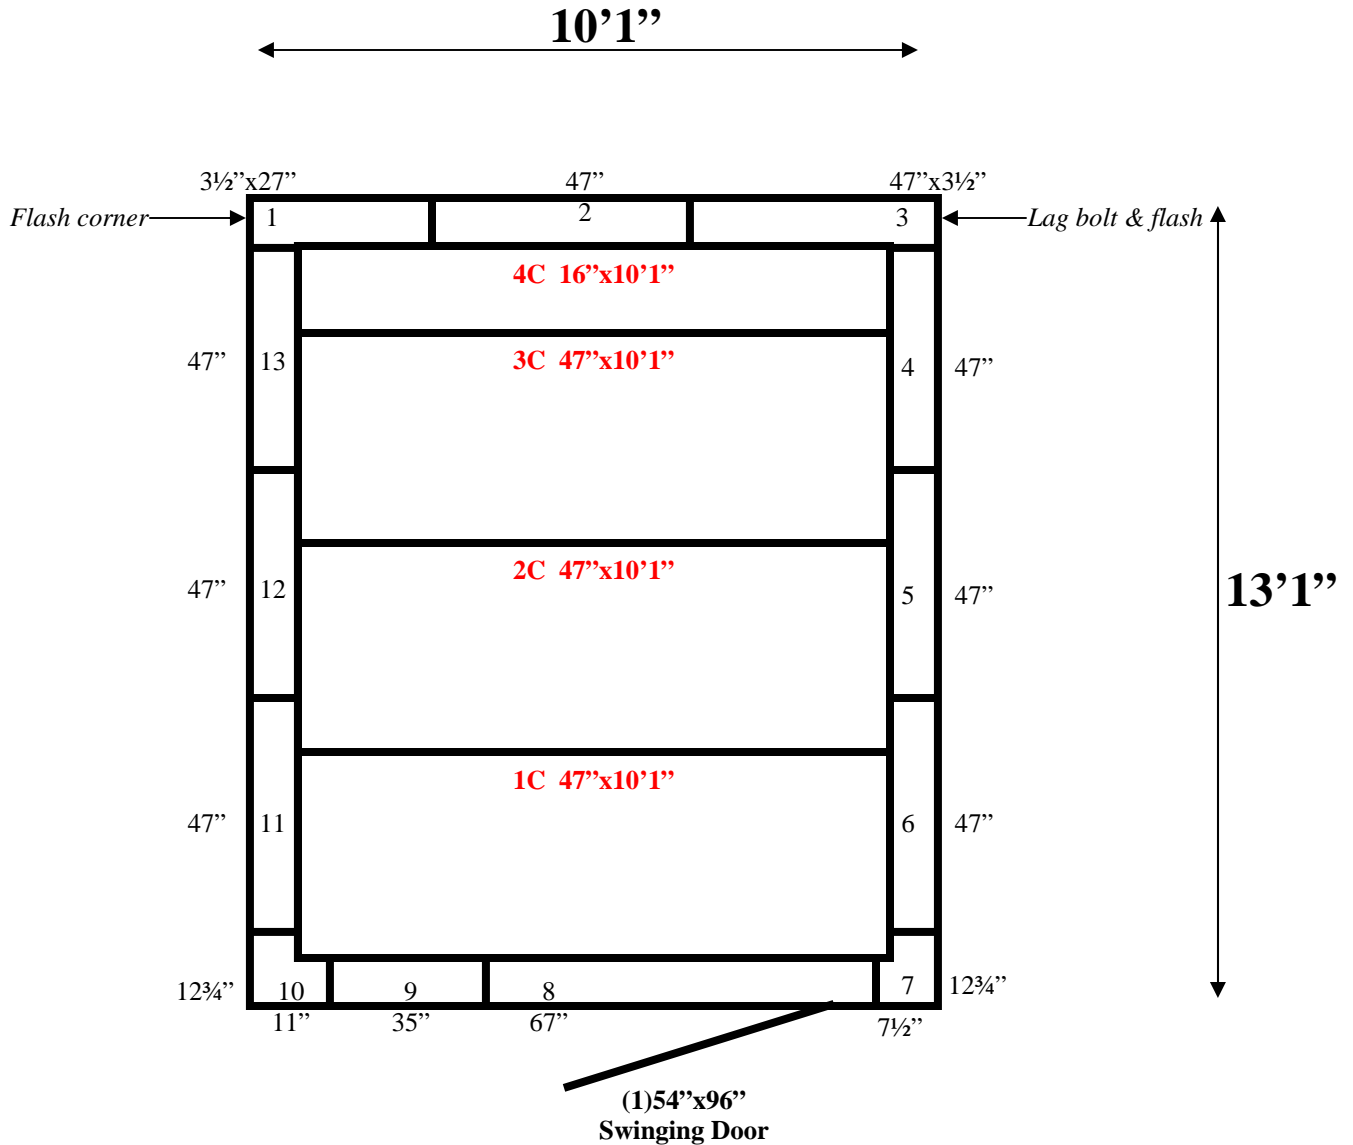

**10'1" x 13'1" x 10'2" H
Walk-In Cooler or Walk-In Freezer
Wall & Ceiling Panels Diagram**

500-11
purple

10'1" x 13'1" x 10'2" H
Walk-In Cooler or Walk-In Freezer

500-11
purple