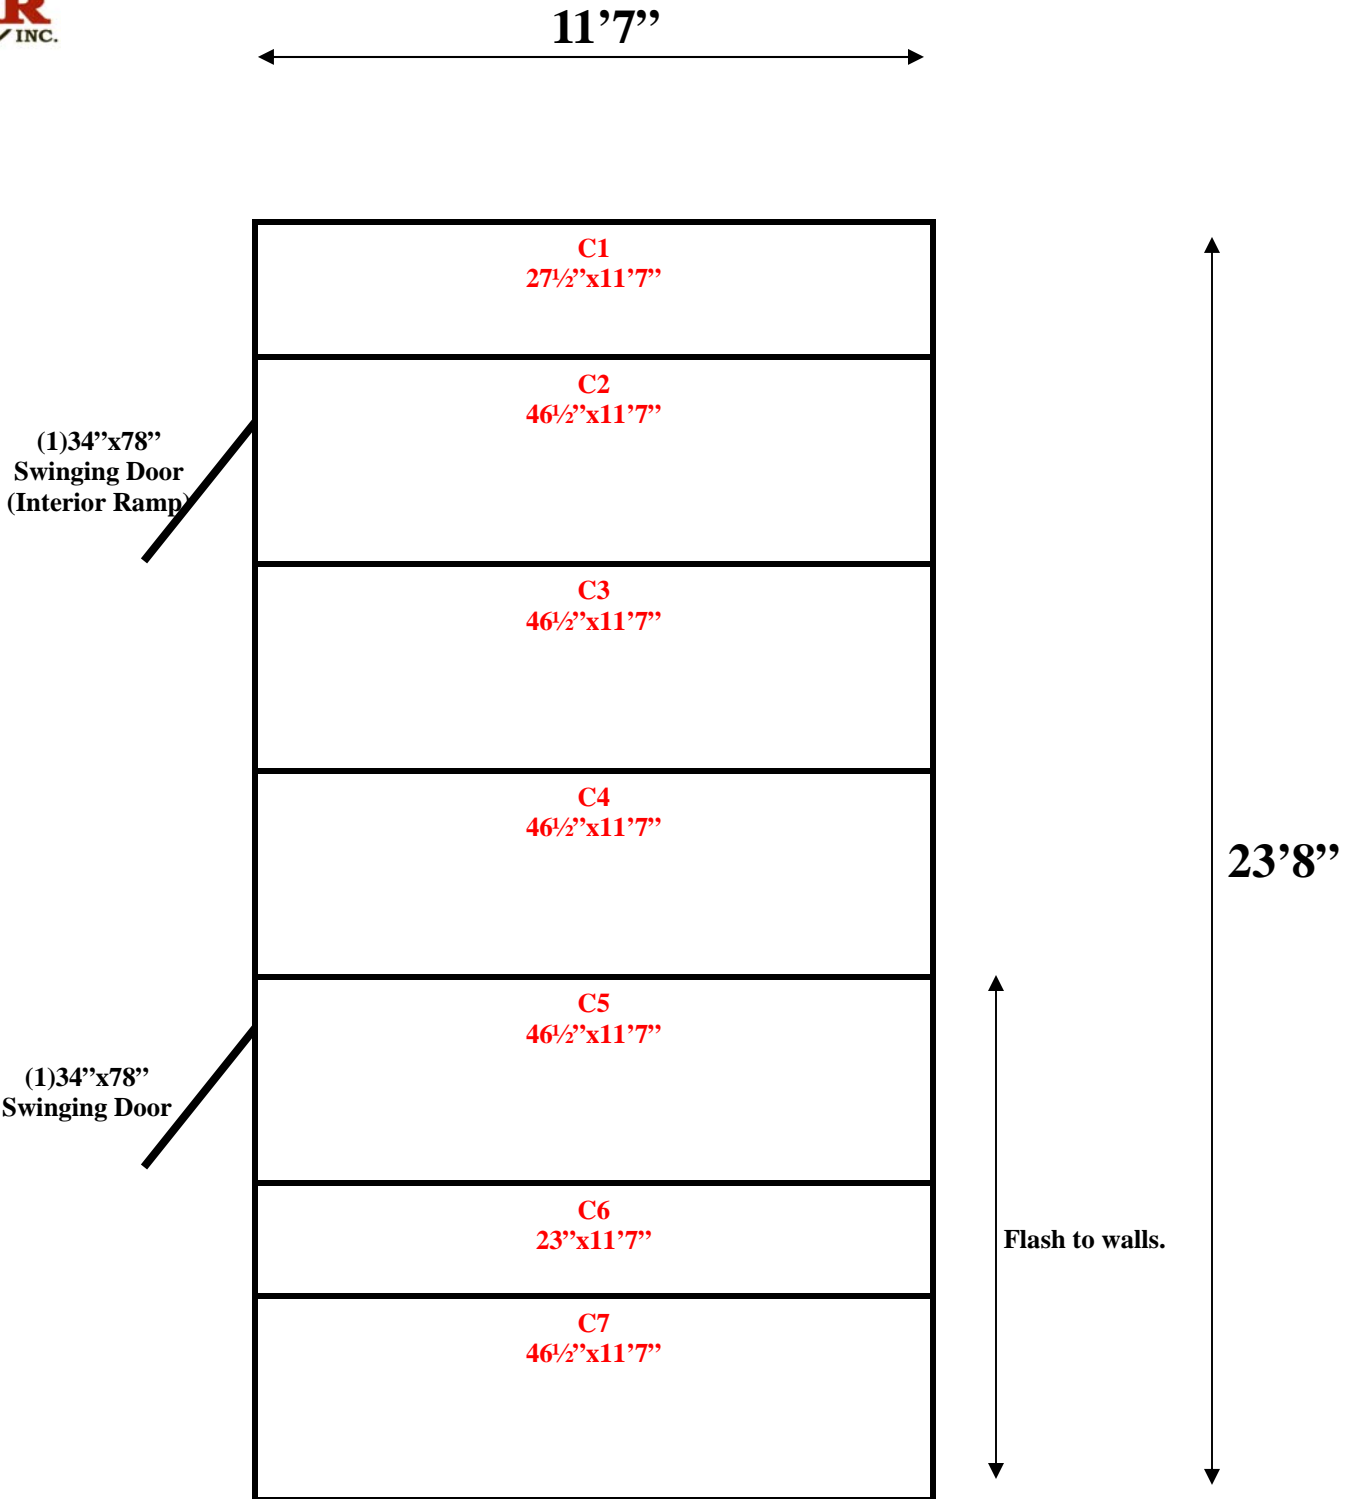

Flash 5C, 6C, 7C above door, no cams

**11'7" x 23'8" x 8'7" H**  
**Combination Walk-In Cooler /Freezer With Floor**  
**Wall & Floor Panels Diagram**

10-11  
 Navy blue

**11'7" x 23'8" x 8'7" H**  
**Combination Walk-In Cooler /Freezer With Floor**  
**Ceiling Panels Diagram**

**11'7" x 23'8" x 8'7" H**  
**Combination Walk-In Cooler /Freezer With Floor**

**10-11**  
**Navy blue**

**11'7" x 23'8" x 8'7" H**  
**Combination Walk-In Cooler /Freezer With Floor**

**10-11**  
**Navy blue**