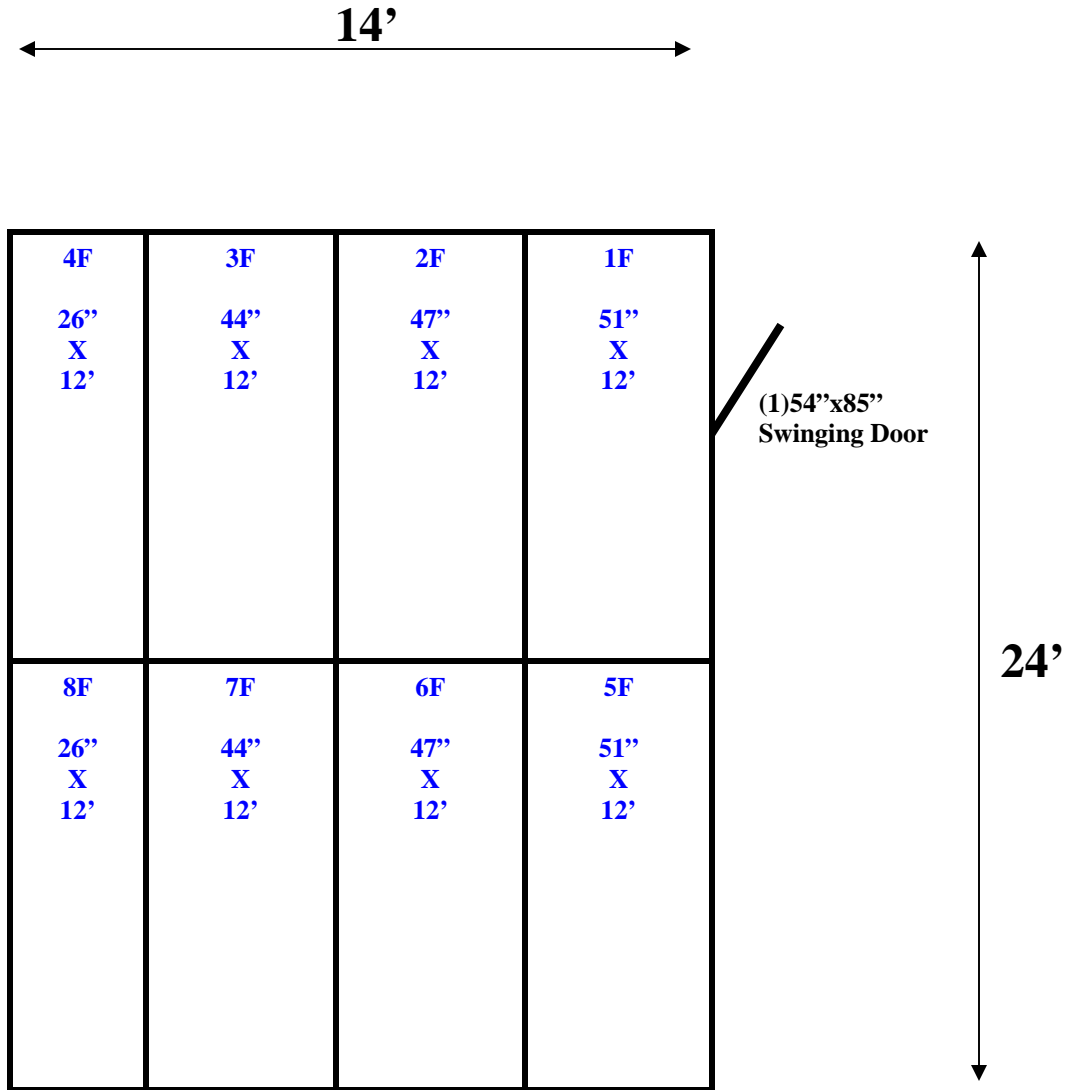

Ceiling support: Hangers

**14' x 24' x 10' H
Walk-In Freezer with Floor
Wall & Ceiling Panels Diagram**

23-11
Moss green

REFRIGERATION SUPERSTORE

World's Largest Inventory

New & Used Walk-In/ Drive-In Coolers/ Freezers/ Refrigeration Systems

1423 Planeview Drive, Oshkosh, WI 54904 Tel (920) 231-1711 Fax (920) 231-1701 www.barrinc.com

**14' x 24' x 10' H
Walk-In Freezer with Floor
Floor Panels Diagram**

23-11
Moss green

**14' x 24' x 10' H
Walk-In Freezer with Floor**