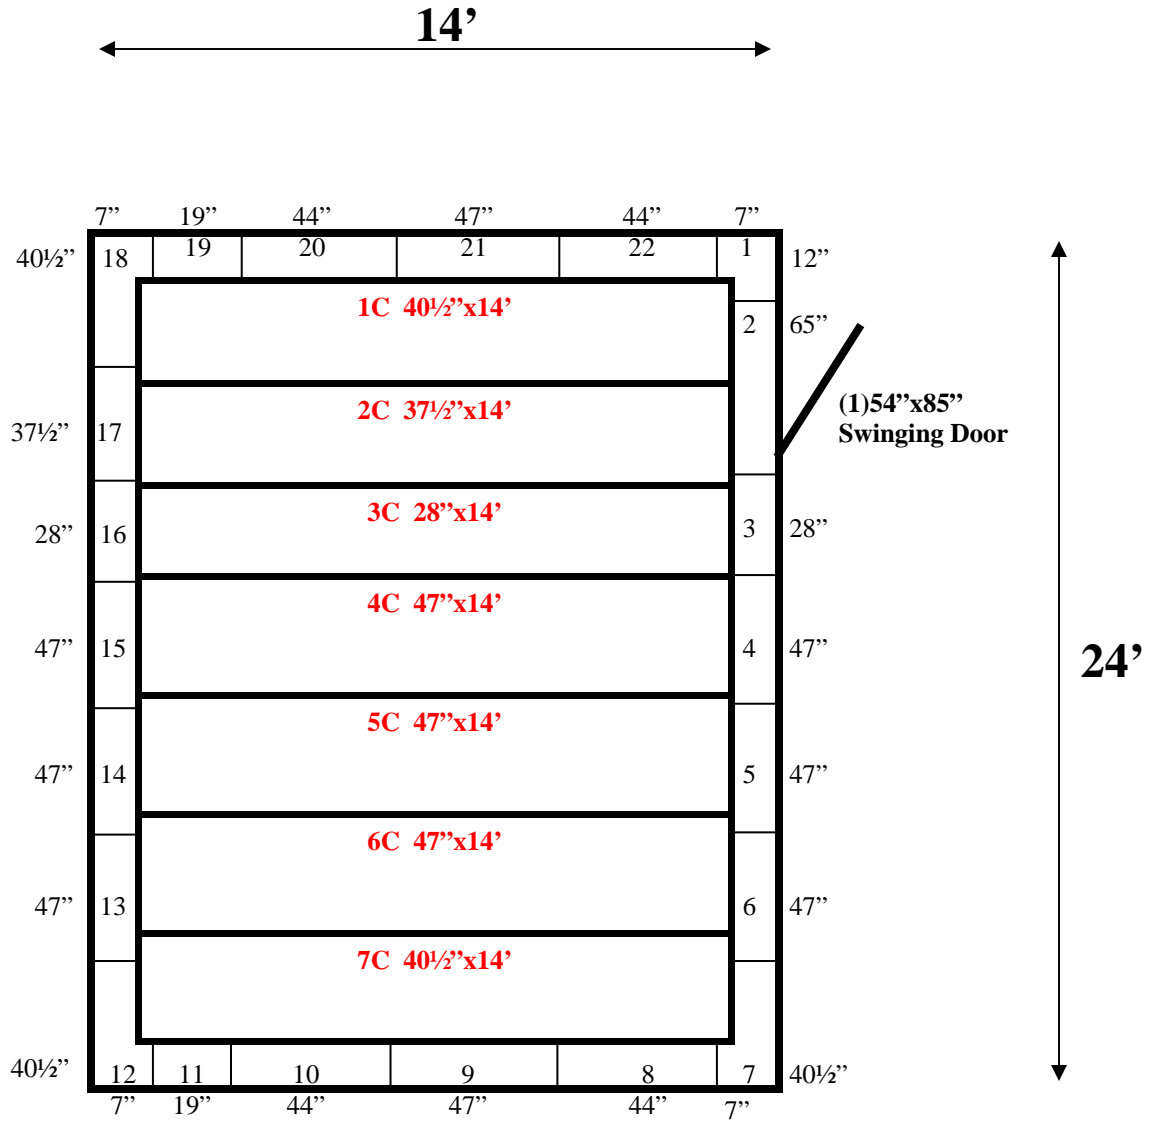

Ceiling support: Hangers

**14' x 24' x 10' H
Walk-In Freezer with Floor
Wall & Ceiling Panels Diagram**

23-11
Moss green

REFRIGERATION SUPERSTORE

World's Largest Inventory

New & Used Walk-In/ Drive-In Coolers/ Freezers/ Refrigeration Systems

1423 Planeview Drive, Oshkosh, WI 54904 Tel (920) 231-1711 Fax (920) 231-1701 www.barrinc.com

**14' x 24' x 10' H
Walk-In Freezer with Floor
Floor Panels Diagram**

23-11
Moss green

**14' x 24' x 10' H
Walk-In Freezer with Floor**