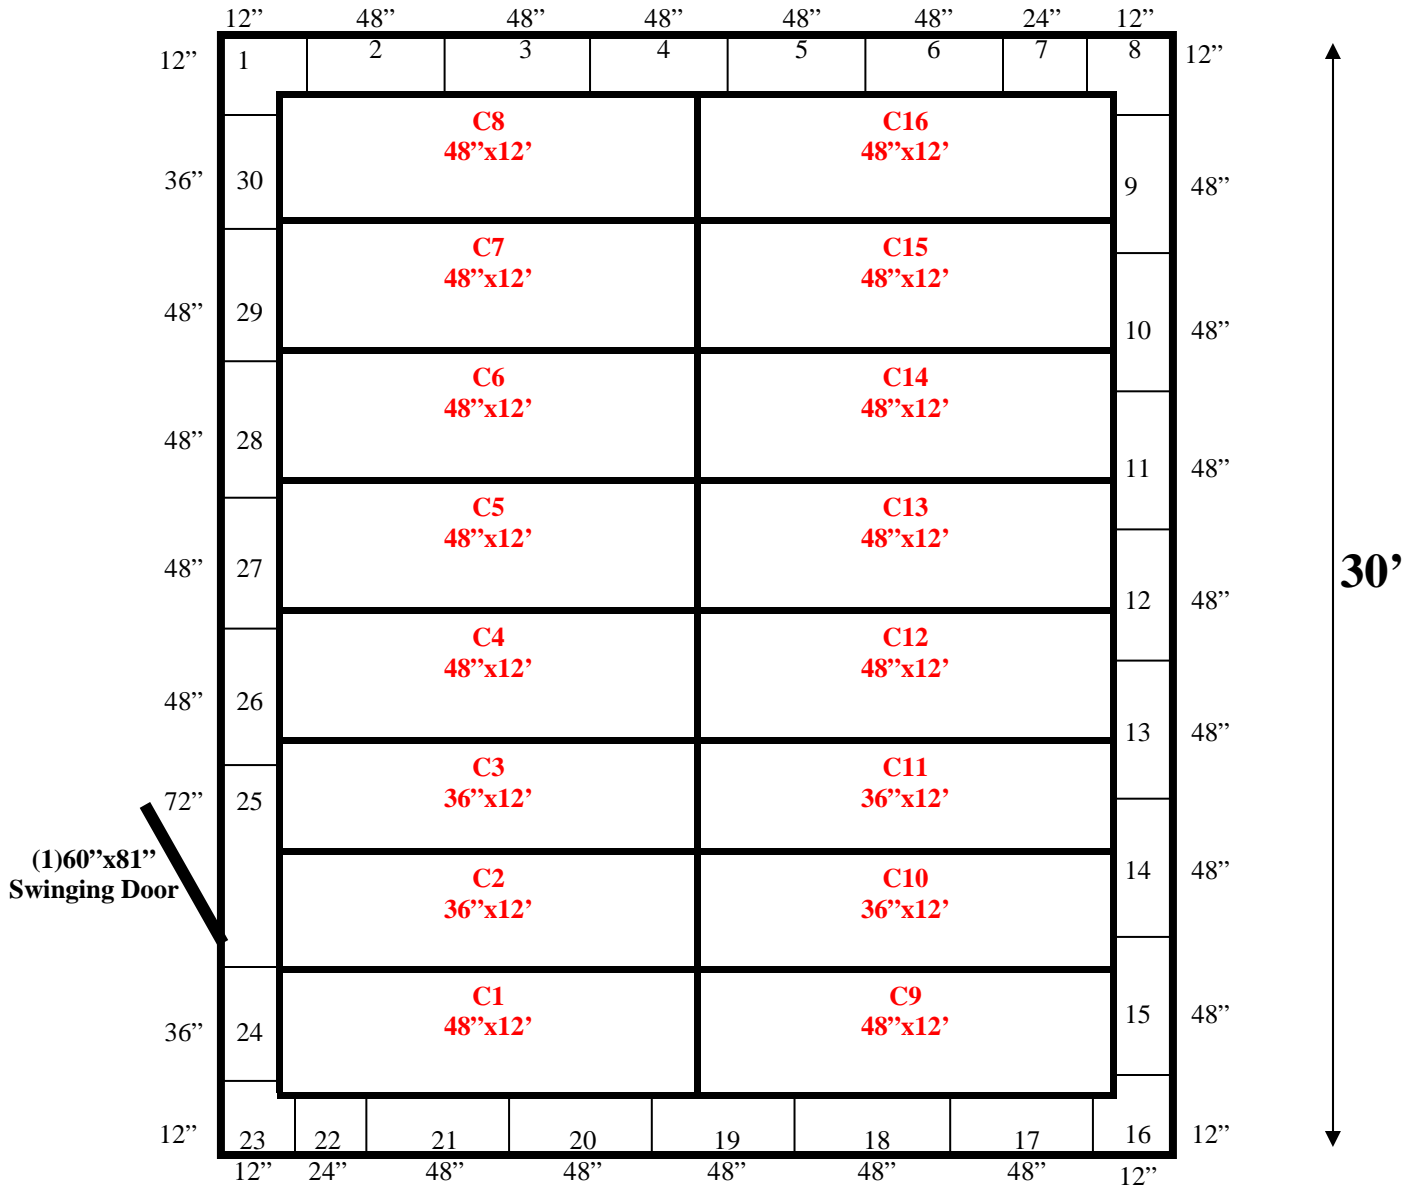

24'

Ceiling support:
Threaded rod & angle iron on clips

24' x 30' x 8'4" H
Walk-In Cooler or Walk-In Freezer
Wall & Ceiling Panels Diagram

13-11
Dark blue

24' x 30' x 8'4" H
Walk-In Cooler or Walk-In Freezer

13-11
Dark blue

24' x 30' x 8'4" H
Walk-In Cooler or Walk-In Freezer

13-11
Dark blue