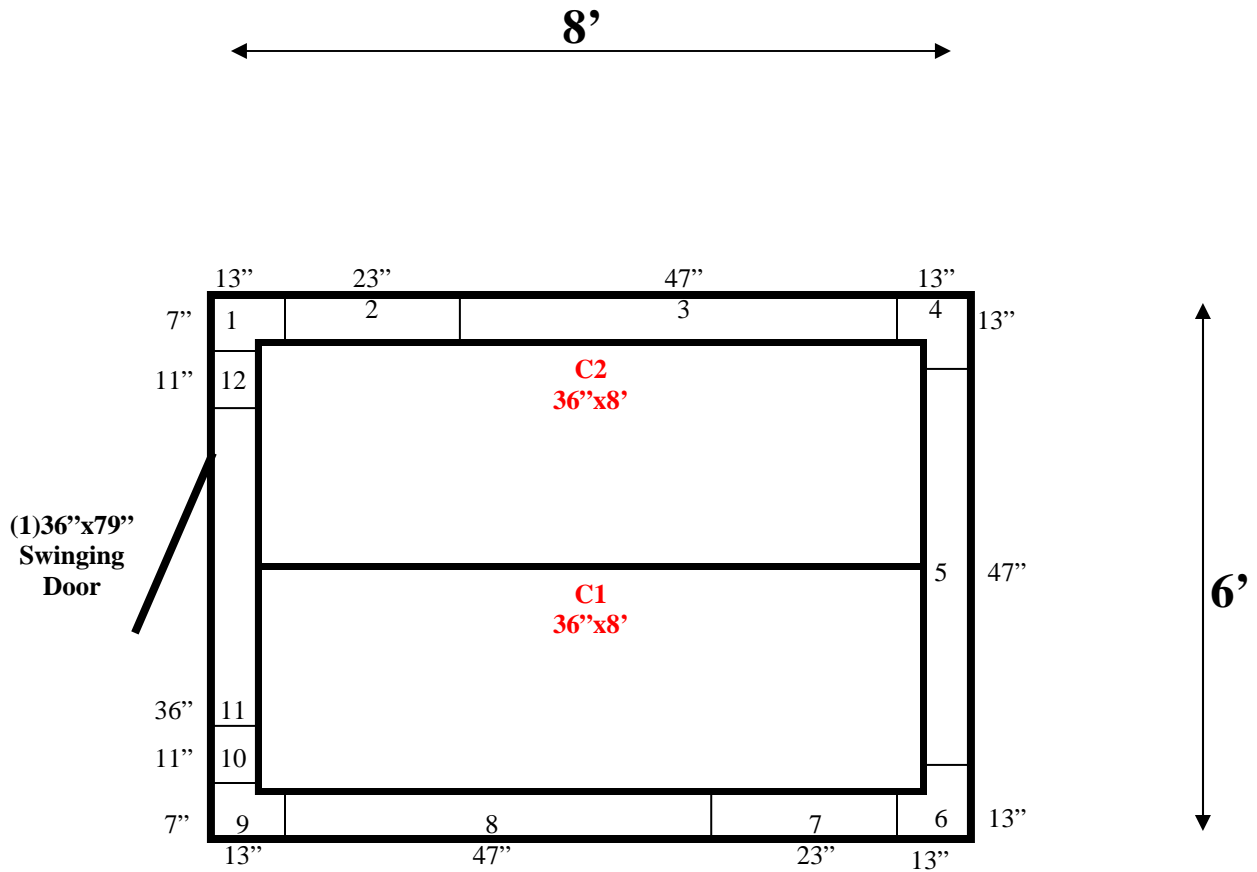

**6' x 8' x 10' H
Walk-In Cooler or Walk-In Freezer
Wall & Ceiling Panels Diagram**

27-11
purple

**6' x 8' x 10' H
Walk-In Cooler or Walk-In Freezer**

27-11
purple