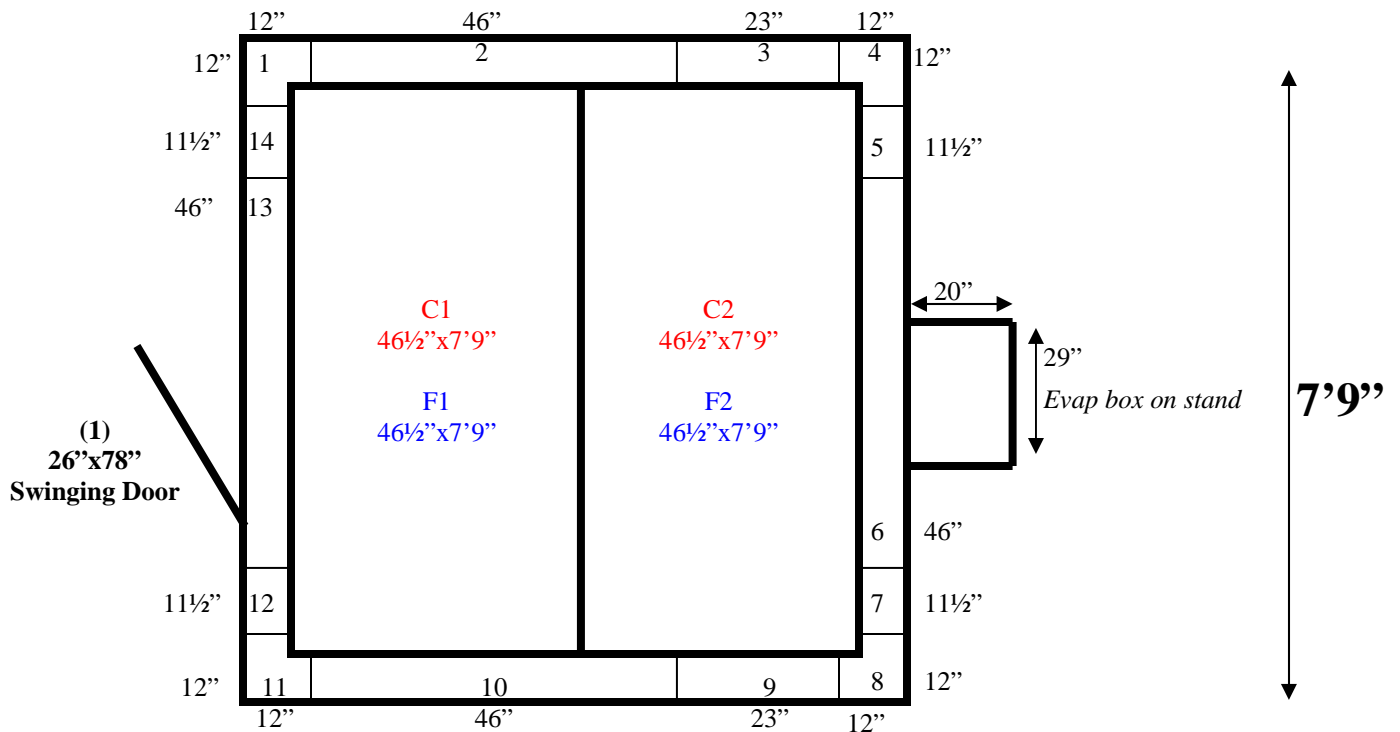

7'9" (9'5" with unit)

**7'9" x 7'9" (9'5" with unit) x 7'6" H  
Walk-In Freezer with Floor  
Wall, Ceiling & Floor Panels Diagram**

201-10  
Light blue

**7'9" x 7'9" (9'5" with unit) x 7'6" H  
Walk-In Freezer with Floor**

**201-10  
Light blue**