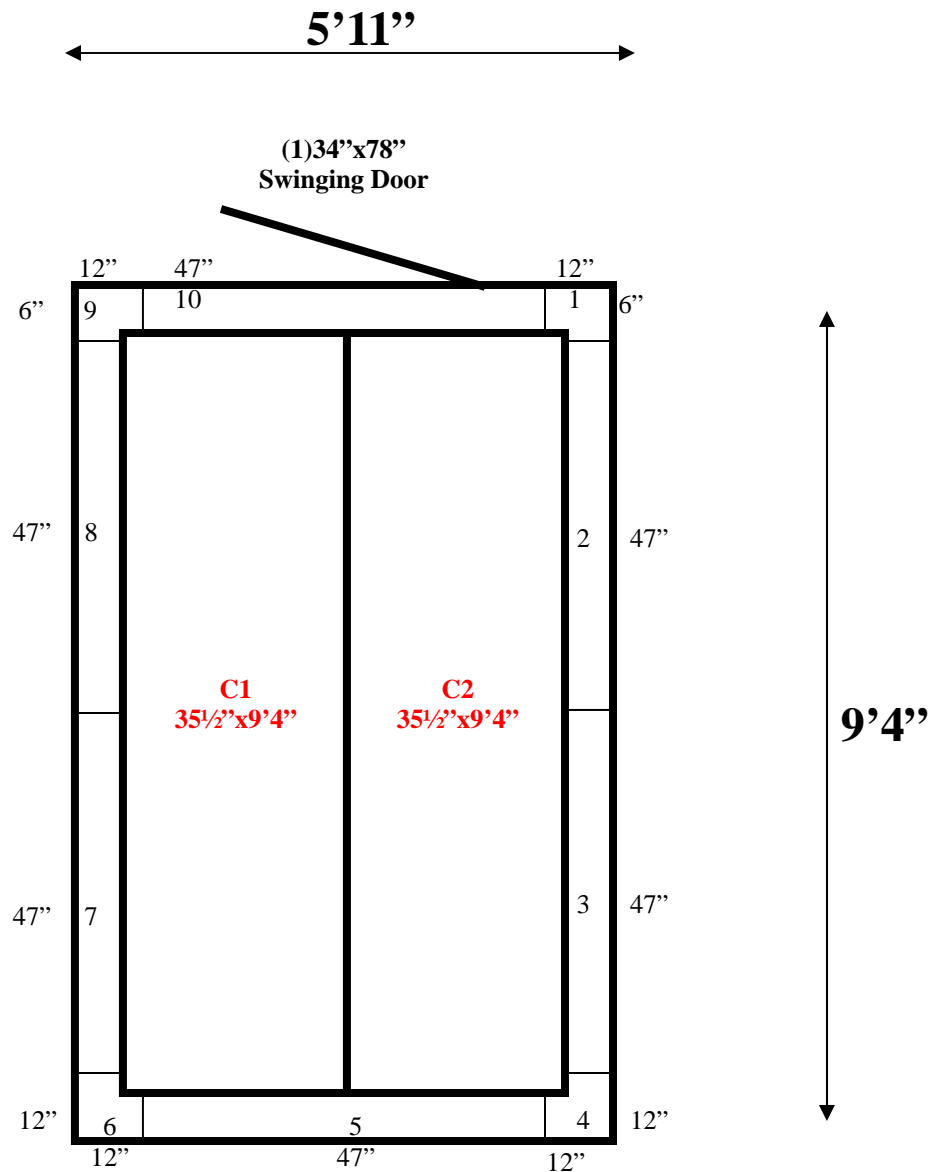

Flash ceiling to walls may not cam on two sides.

5'11" x 9'4" x 8'2" H
Walk-In Cooler or Walk-In Freezer
Wall & Ceiling Panels Diagram

159-10
Lt blue/ red

5'11" x 9'4" x 8'2" H
Walk-In Cooler or Walk-In Freezer

159-10
Lt blue/red