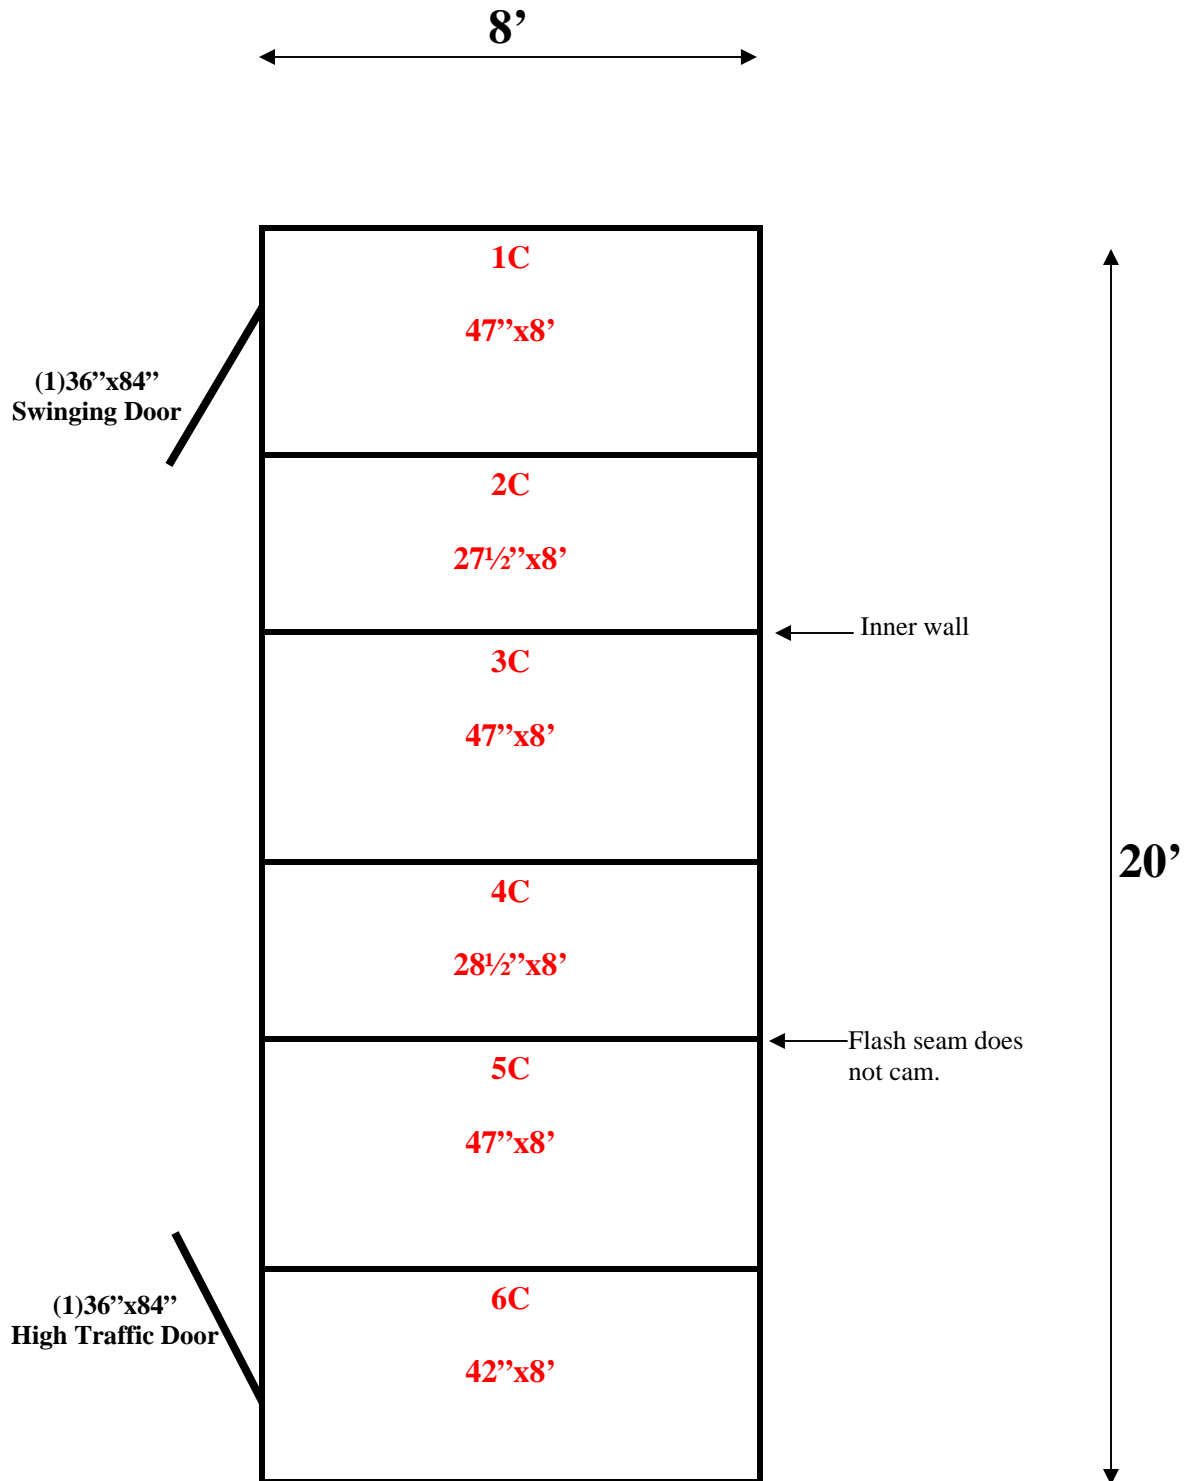

8' x 20' x 9'11" H
Combination Walk-In Cooler / Walk-In Freezer
Wall Panels Diagram

8' x 20' x 9'11" H
Combination Walk-In Cooler / Walk-In Freezer
Ceiling Panels Diagram

**8' x 20' x 9'11" H
Combination Walk-In Cooler / Walk-In Freezer**

**9-11
pink**

**8' x 20' x 9'11" H
Combination Walk-In Cooler / Walk-In Freezer**

**9-11
pink**