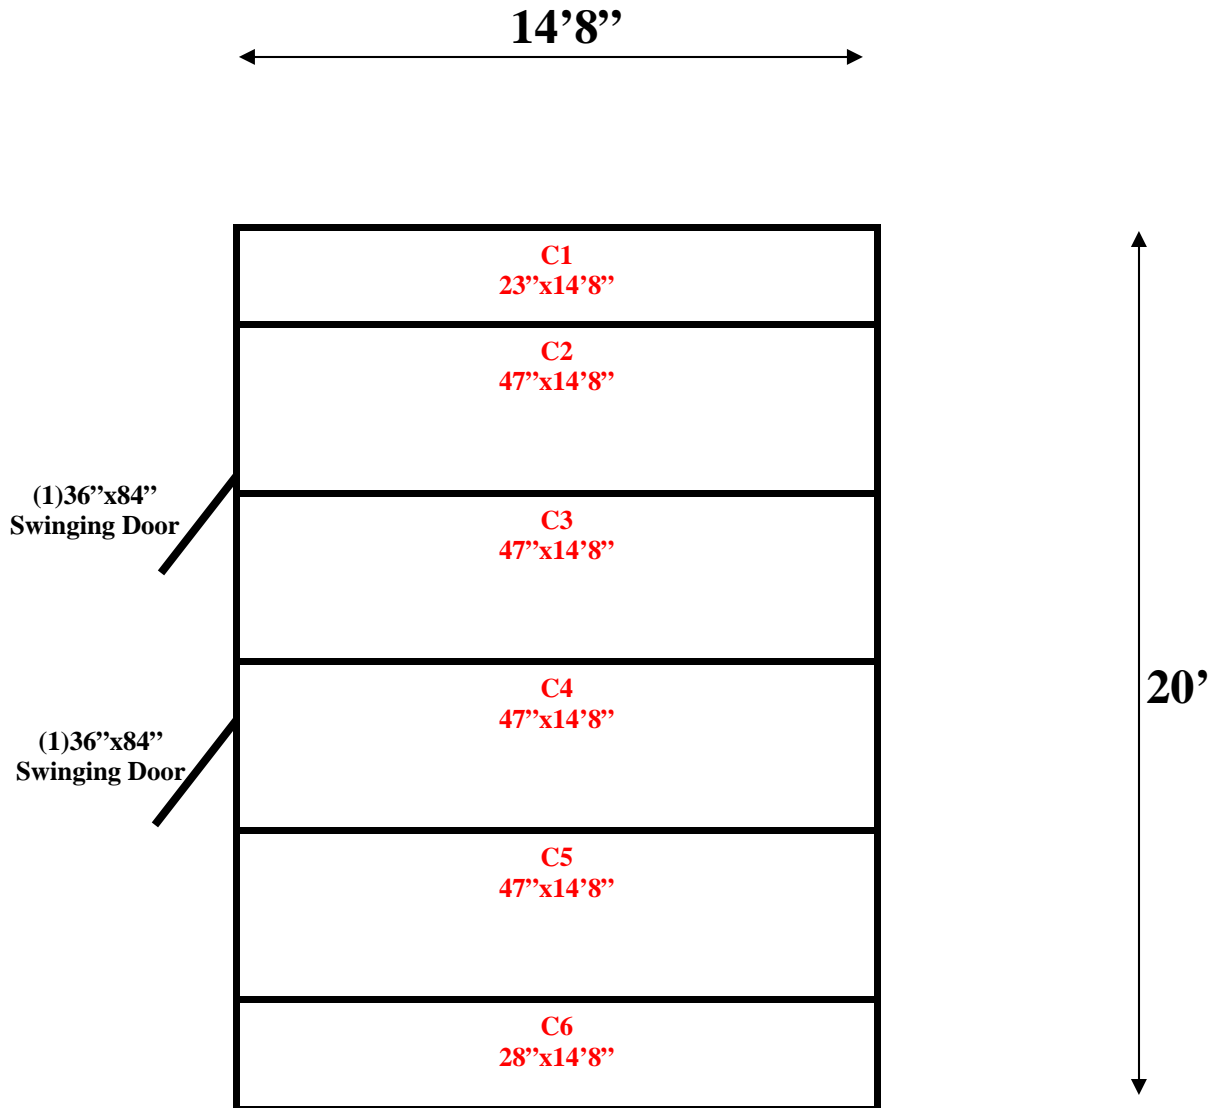

**14'8" x 20' x 9'5" H  
Combination Walk-In Cooler /Freezer  
Wall Panels Diagram**

**14'8" x 20' x 9'5" H  
Combination Walk-In Cooler /Freezer  
Ceiling Panels Diagram**

**14'8" x 20' x 9'5" H  
Combination Walk-In Cooler /Freezer**

**13-11  
yellow**

**14'8" x 20' x 9'5" H  
Combination Walk-In Cooler /Freezer**

**13-11  
yellow**