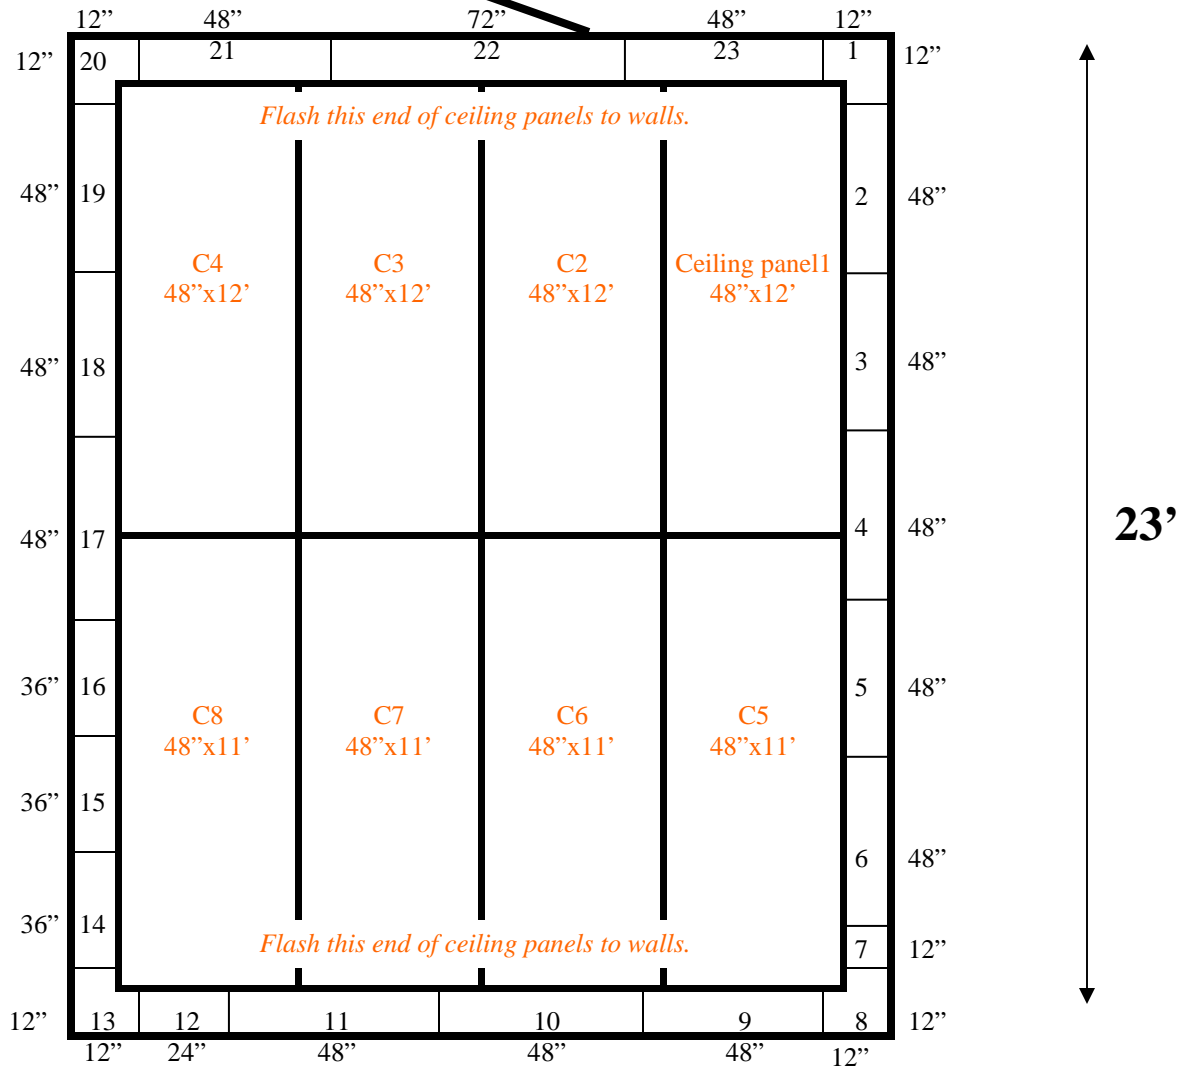

16'

(1)60"x81"
Swinging Door

**16' x 23' x 8'4" H
Walk-In Cooler or Walk-In Freezer
Wall & Ceiling Panels Diagram**

13-11
Rusty Peach

**16' x 23' x 8'4" H
Walk-In Cooler or Walk-In Freezer**

**13-11
Rusty Peach**