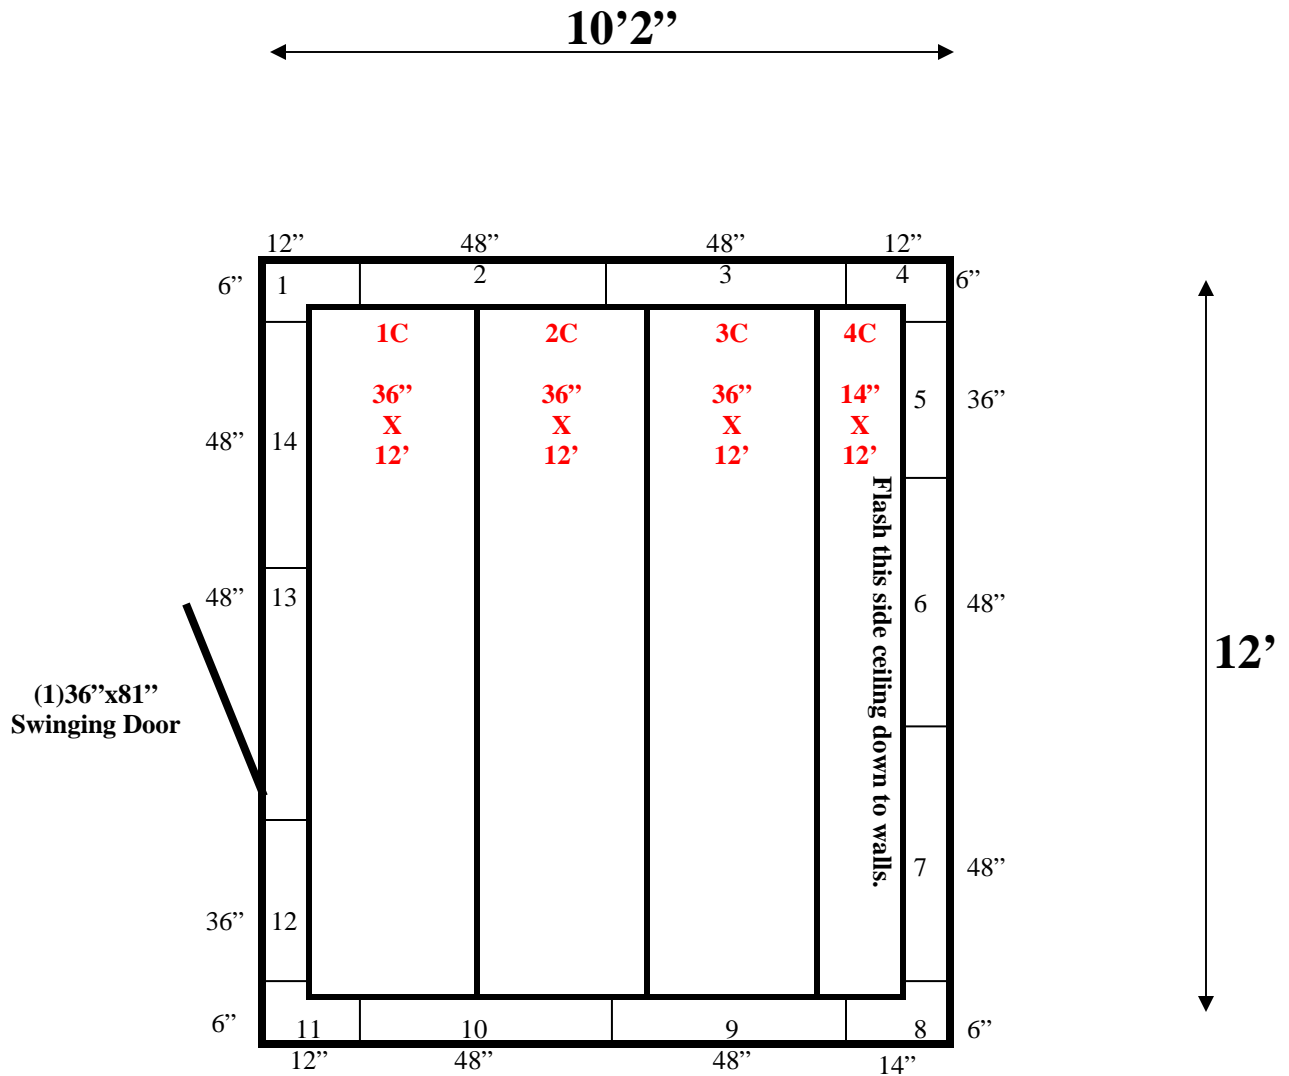

**10'2" x 12' x 9'4" H
Walk-In Cooler or Walk-In Freezer
Wall & Ceiling Panels Diagram**

13-11
Blue orange

**10'2" x 12' x 9'4" H
Walk-In Cooler or Walk-In Freezer**

**13-11
Blue orange**