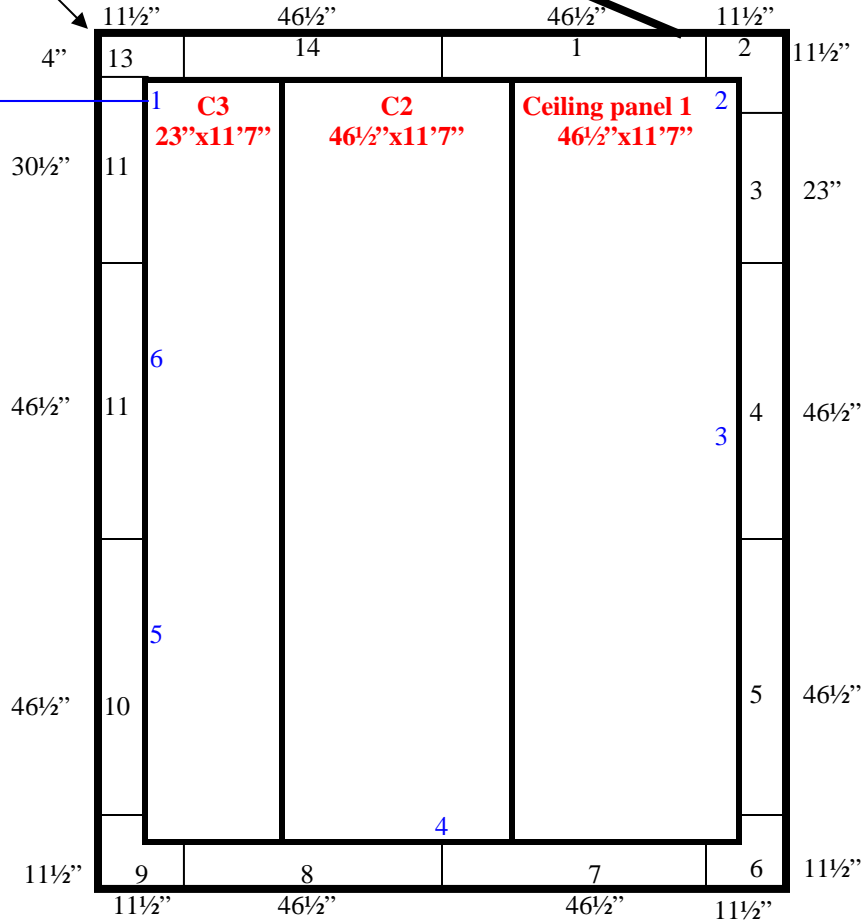

9'8"

(1)34"x78"  
Swinging Door

Flash corner

Floor screed layout

9'8" x 11'7" x 8'7" H  
Walk-In Cooler or Walk-In Freezer  
Wall & Ceiling Panels Diagram

10-11  
purple

**9'8" x 11'7" x 8'7" H**  
**Walk-In Cooler or Walk-In Freezer**