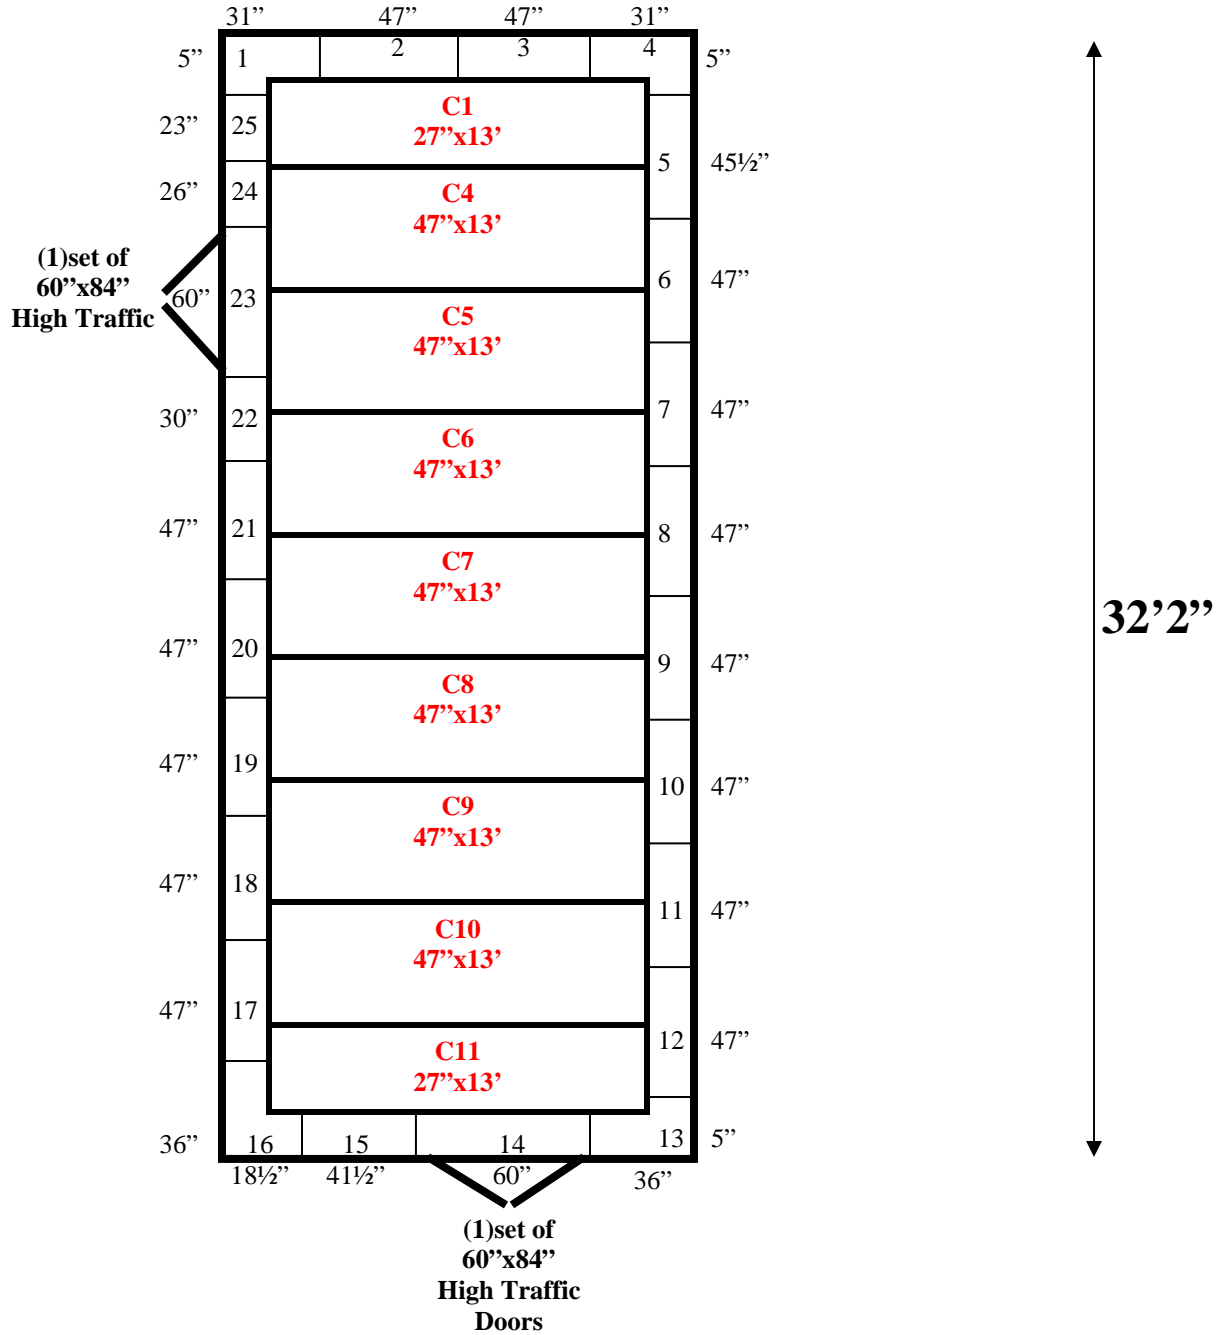

13'

**13' x 32'2" x 9'11" H
Walk-In Cooler or Walk-In Freezer
Wall & Ceiling Panels Diagram**

**13' x 32'2" x 9'11" H
Walk-In Cooler or Walk-In Freezer**

**2-11
Green Orange**

13' x 32'2" x 9'11" H
Walk-In Cooler or Walk-In Freezer

2-11
Green Orange