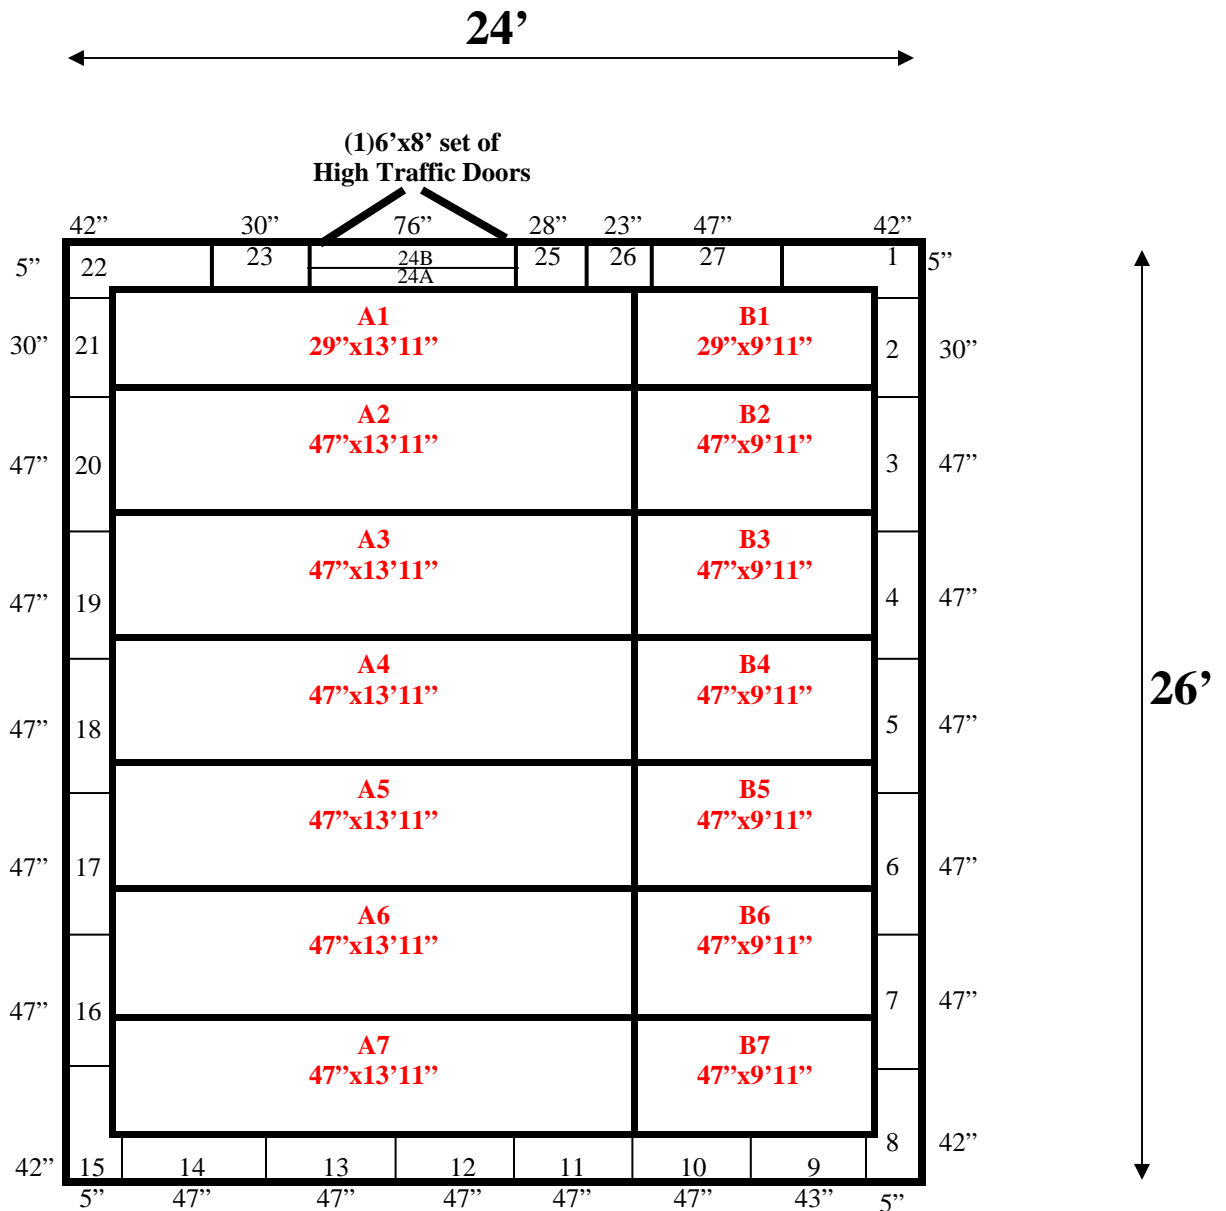

**24' x 26' x 16' H
Walk-In Cooler or Walk-In Freezer
Wall & Ceiling Panels Diagram**

9-11
orange

**24' x 26' x 16' H
Walk-In Cooler or Walk-In Freezer**

**9-11
orange**

**24' x 26' x 16' H
Walk-In Cooler or Walk-In Freezer**