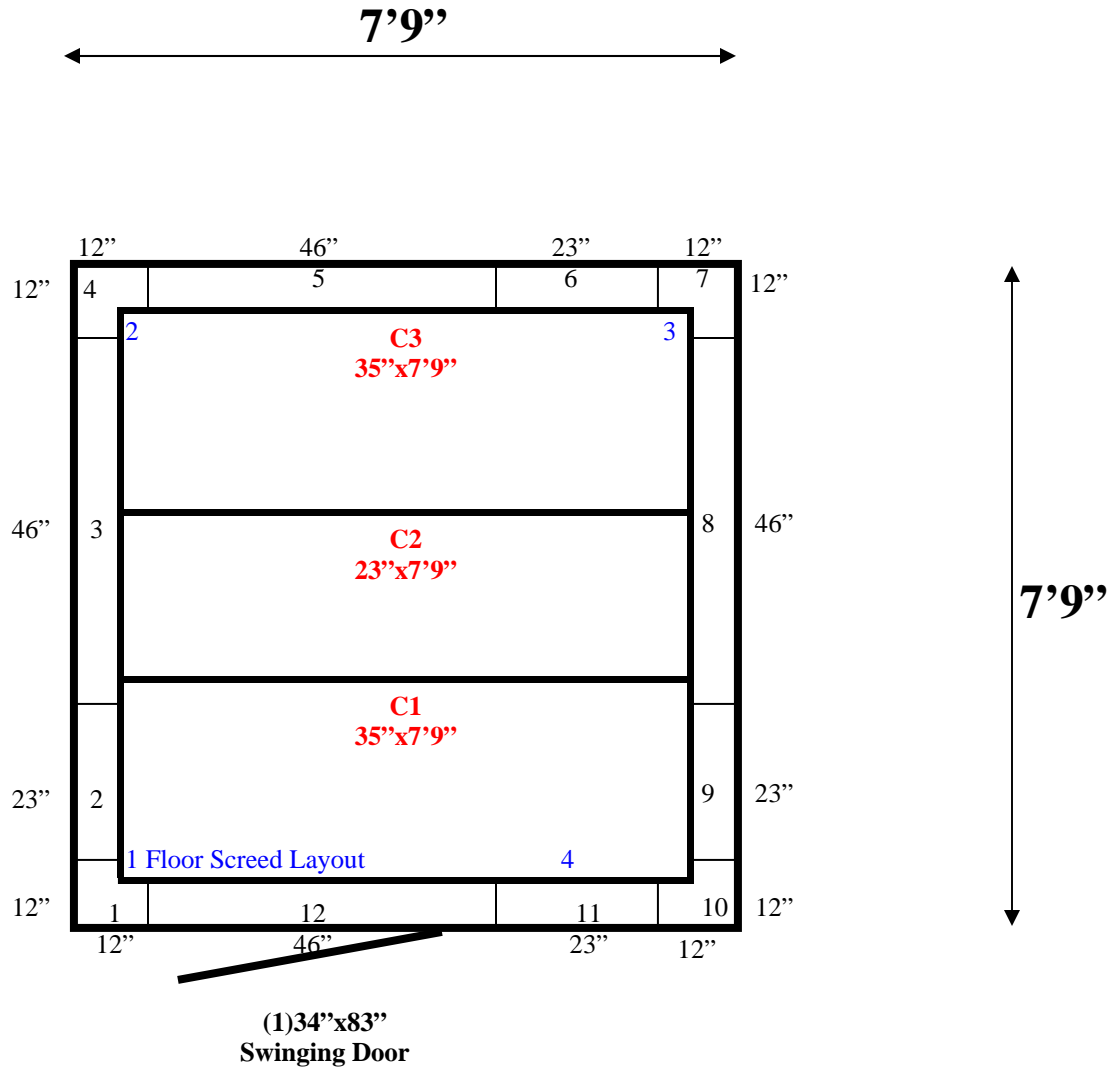

**7'9" x 7'9" x 10'4" H  
Walk-In Cooler or Walk-In Freezer  
Wall & Ceiling Panels Diagram**

4-11  
Dark green

**7'9" x 7'9" x 10'4" H  
Walk-In Cooler or Walk-In Freezer**