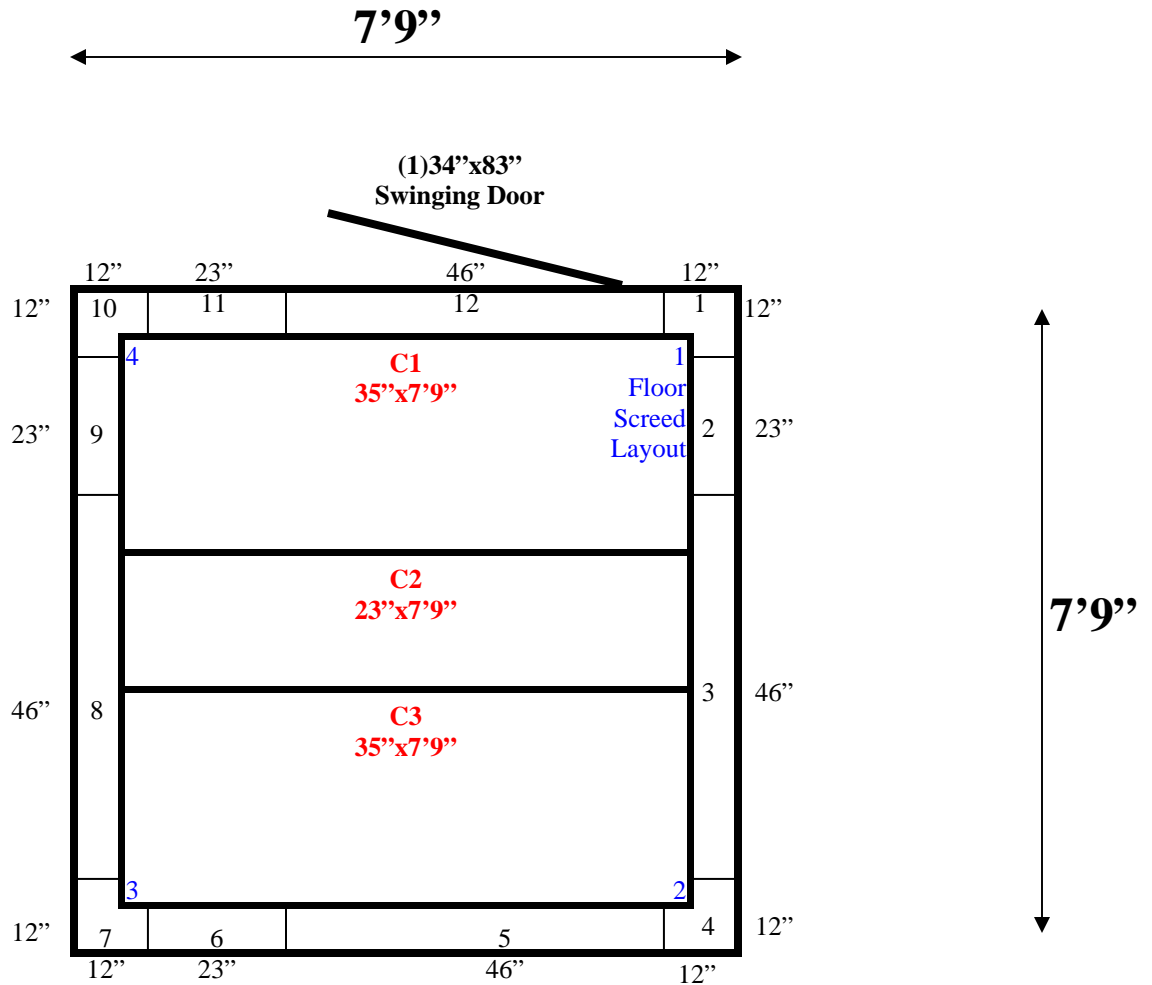

**7'9" x 7'9" x 10'4" H  
Walk-In Cooler or Walk-In Freezer  
Wall & Ceiling Panels Diagram**

**7'9" x 7'9" x 10'4" H  
Walk-In Cooler or Walk-In Freezer**

**4-11  
Light blue**