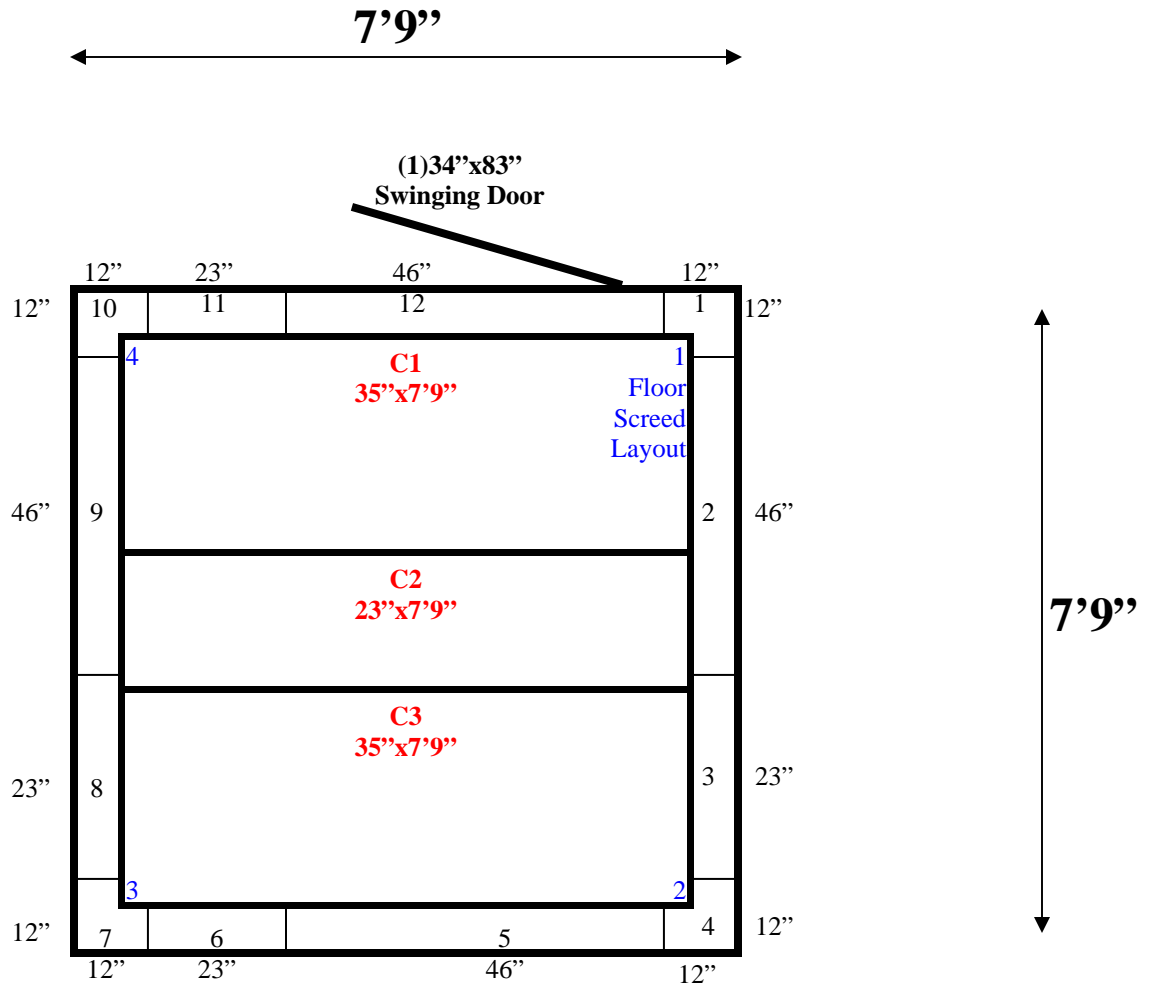

**7'9" x 7'9" x 10'4" H
Walk-In Cooler or Walk-In Freezer
Wall & Ceiling Panels Diagram**

**7'9" x 7'9" x 10'4" H
Walk-In Cooler or Walk-In Freezer**