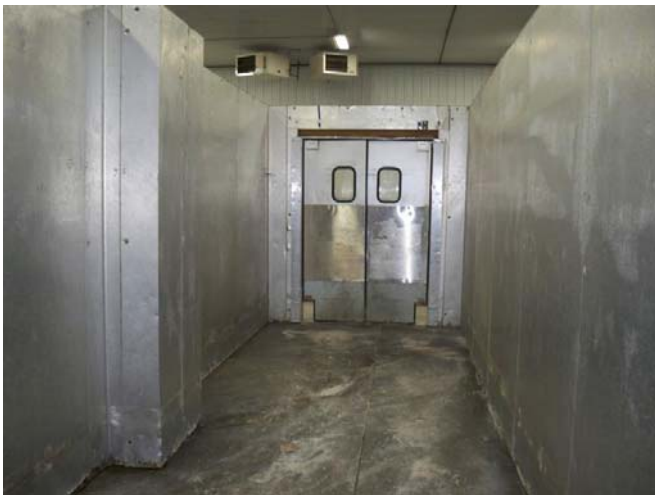

7'9"

(1)60"x84"
Swinging Door

23'1"

(1)set of 56"x80"
High Traffic Doors

7'9" x 23'1" x 8'2" H
Walk-In Cooler or Walk-In Freezer
Wall & Ceiling Panels Diagram

166-10
orange

**7'9" x 23'1" x 8'2" H
Walk-In Cooler or Walk-In Freezer**