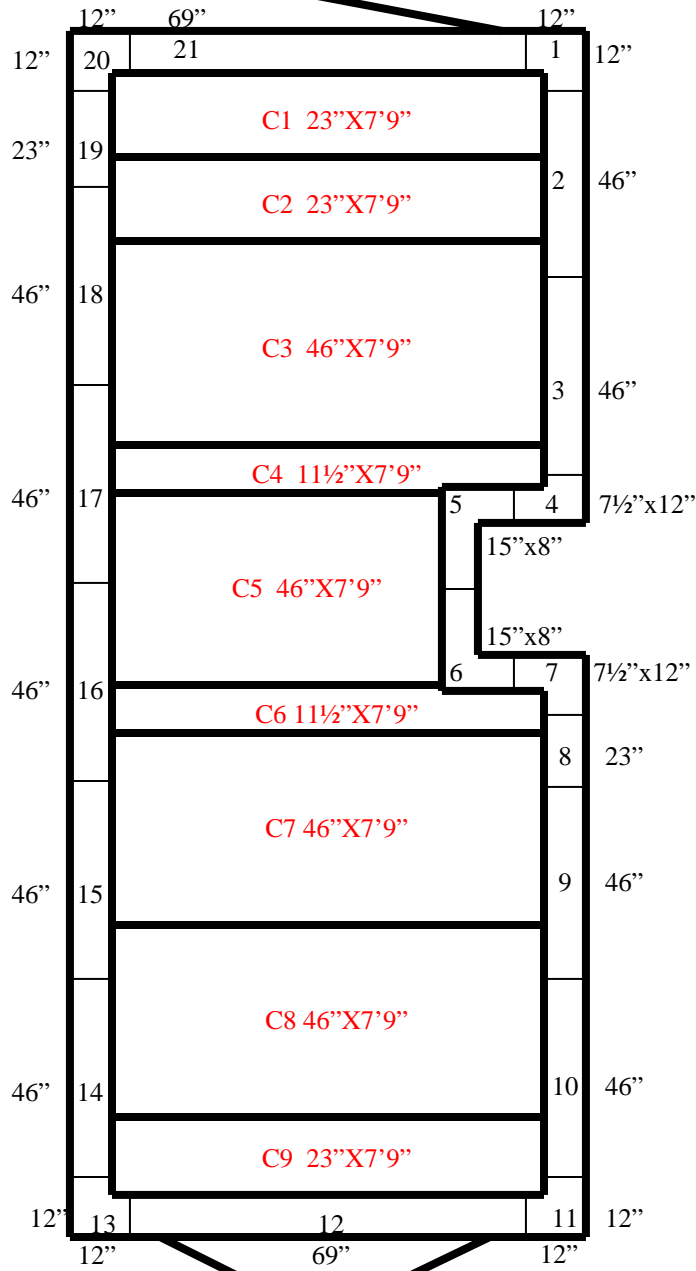

7'9"

(1)60"x84"
Swinging Door

23'1"

(1)set of 56"x80"
High Traffic Doors

7'9" x 23'1" x 8'2" H
Walk-In Cooler or Walk-In Freezer
Wall & Ceiling Panels Diagram

166-10
orange

**7'9" x 23'1" x 8'2" H
Walk-In Cooler or Walk-In Freezer**

**166-10
orange**