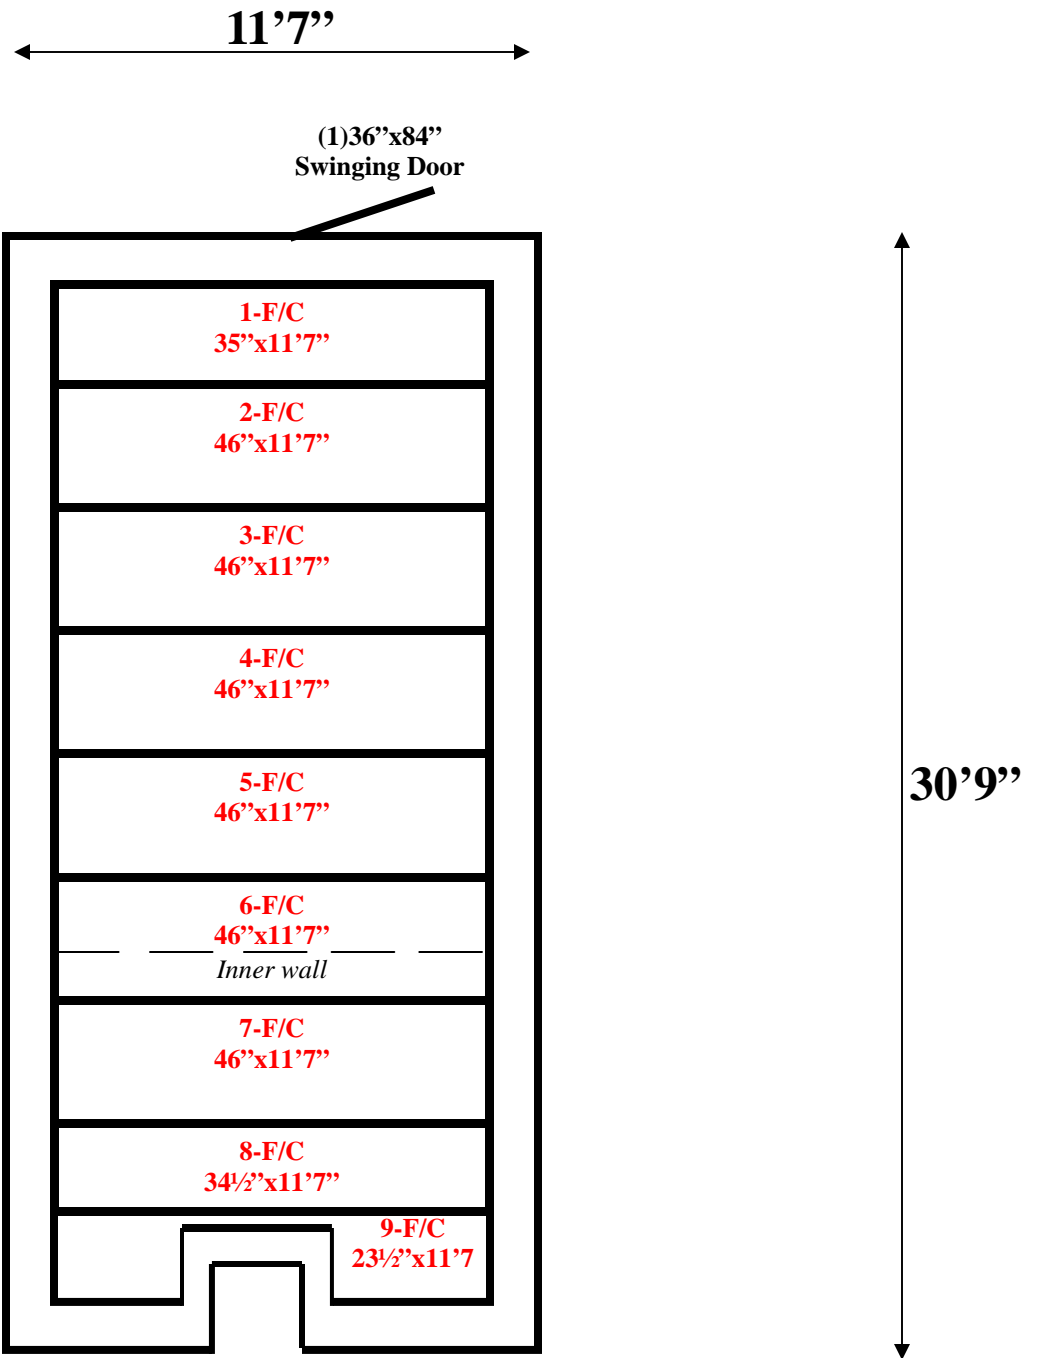

11'7" x 30'9" x 8'7" H
Walk-In Combination Cooler/Freezer
Wall Panels Diagram

5-11
pink

Floor & Ceiling Panels layout the same.

11'7" x 30'9" x 8'7" H
Walk-In Combination Cooler/Freezer
Ceiling & Floor Panels Diagram

5-11
pink

11'7" x 30'9" x 8'7" H
Walk-In Combination Cooler/Freezer

5-11
pink

11'7" x 30'9" x 8'7" H
Walk-In Combination Cooler/Freezer

5-11
pink