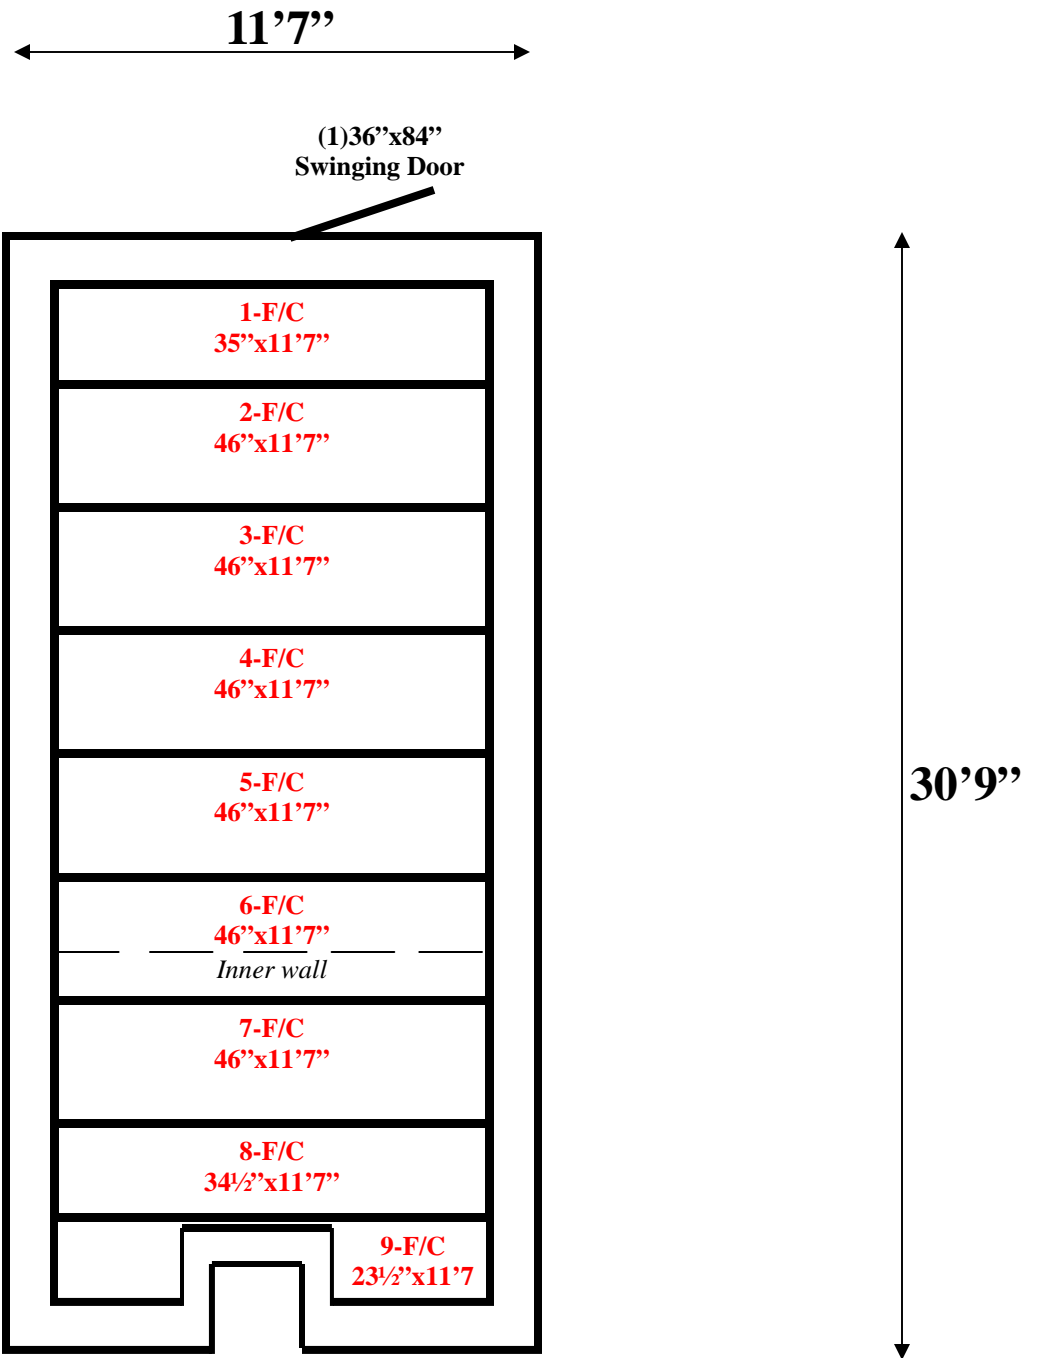

**11'7" x 30'9" x 8'7" H**  
**Walk-In Combination Cooler/Freezer**  
**Wall Panels Diagram**

Floor & Ceiling Panels layout the same.

Factory floor with diamond plate.

**11'7" x 30'9" x 8'7" H**  
**Walk-In Combination Cooler/Freezer**  
**Ceiling & Floor Panels Diagram**

5-11  
brown

**11'7" x 30'9" x 8'7" H**  
**Walk-In Combination Cooler/Freezer**

**5-11**  
**brown**

**11'7" x 30'9" x 8'7" H**  
**Walk-In Combination Cooler/Freezer**

5-11  
brown