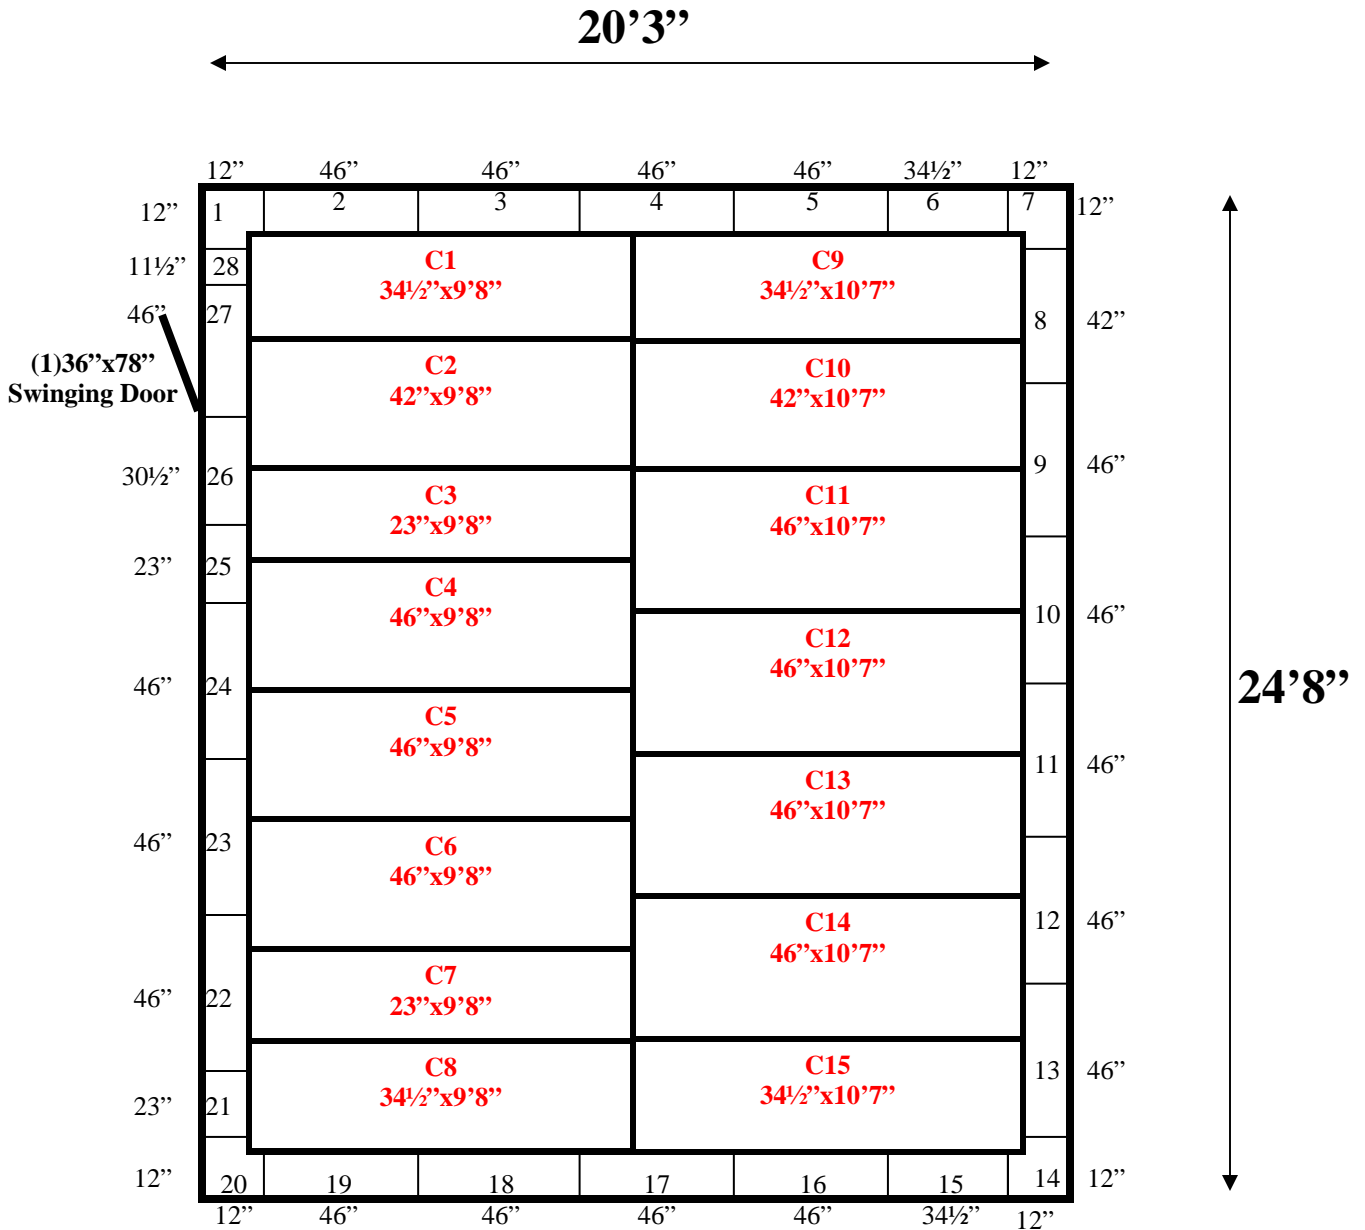

Ceiling support: Ceiling hangers

20'3" x 24'8" x 8'7" H
Walk-In Cooler or Walk-In Freezer
Wall & Ceiling Panels Diagram

7-2011
Meadow green

20'3" x 24'8" x 8'7" H
Walk-In Cooler or Walk-In Freezer

20'3" x 24'8" x 8'7" H
Walk-In Cooler or Walk-In Freezer