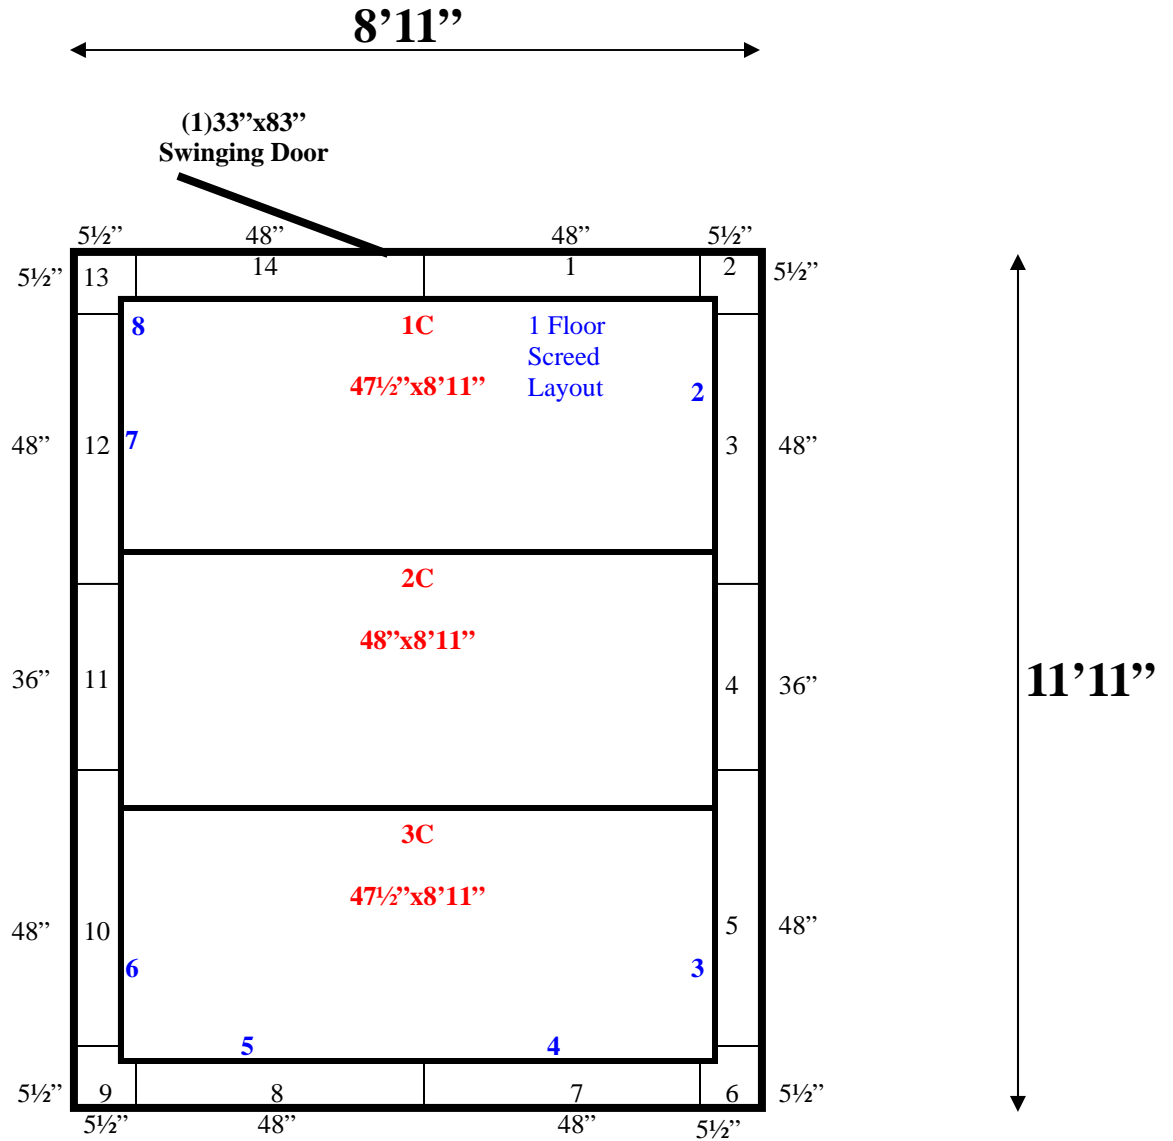

**8'11" x 11'11" x 10' H
Walk-In Cooler or Walk-In Freezer
Wall & Ceiling Panels Diagram**

200-10
Dark blue

**8'11" x 11'11" x 10' H
Walk-In Cooler or Walk-In Freezer**

**200-10
Dark Blue**