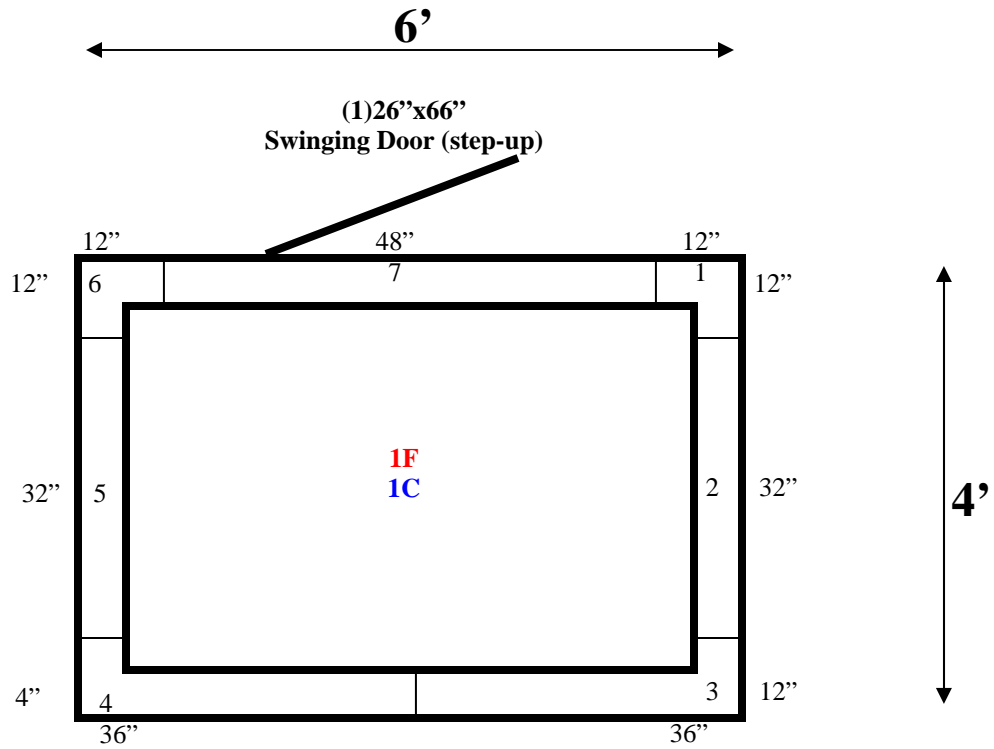

Ceiling & Floor panel layout the same.

**4' x 6' x 6'7" H (7'9" H with unit)  
Walk-In Freezer With Floor  
Wall, Ceiling & Floor Panels Diagram**

196-10  
No color

**4' x 6' x 6'7" H (7'9" H with unit)  
Walk-In Freezer With Floor**