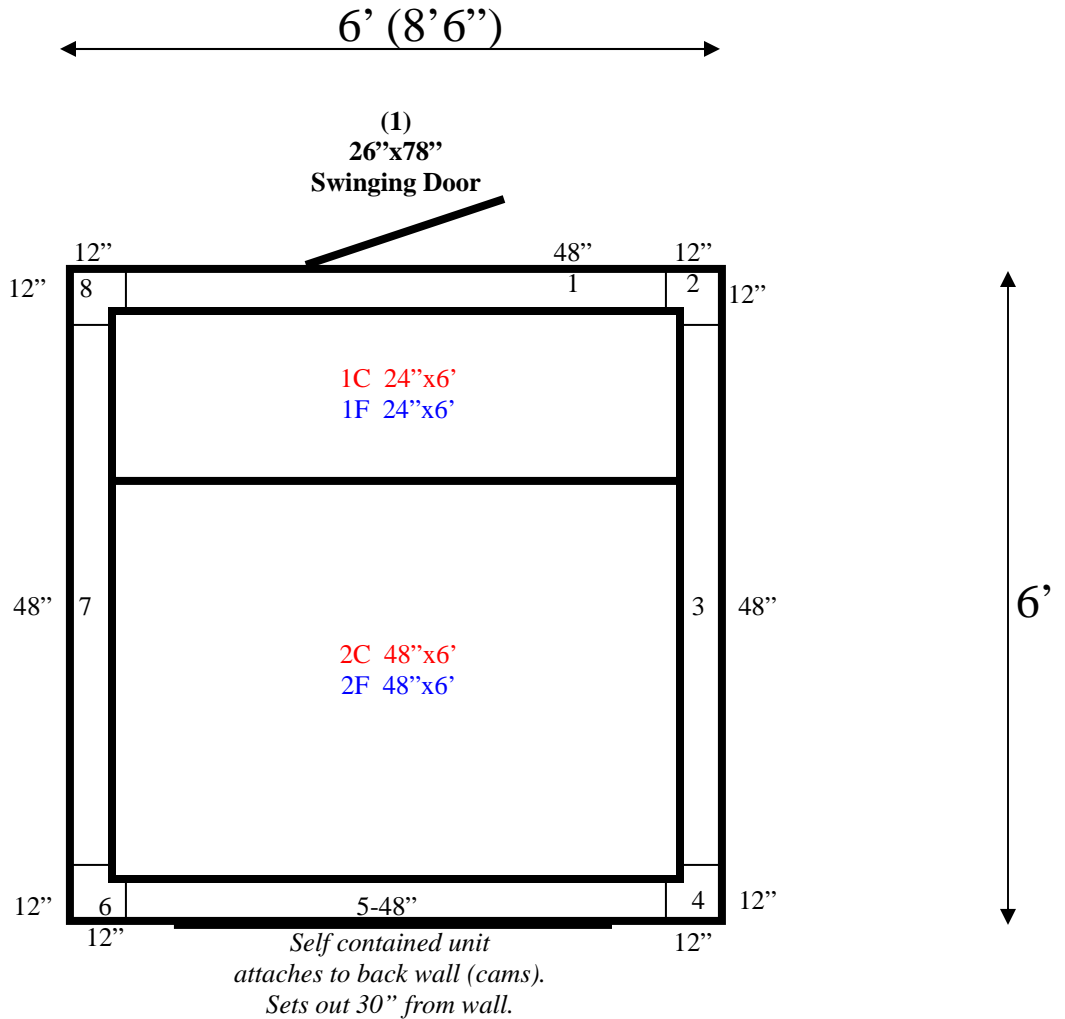

**6' x 6' (8'6") x 7'7" H
Walk-In Freezer With Floor
Wall, Ceiling & Floor Panels Diagram**

191-10
Lt blue

**6' x 6' (8'6") x 7'7" H
Walk-In Freezer With Floor**

**191-10
Lt Blue**

**6' x 6' (8'6") x 7'7" H
Walk-In Freezer With Floor**

**191-10
Lt Blue**