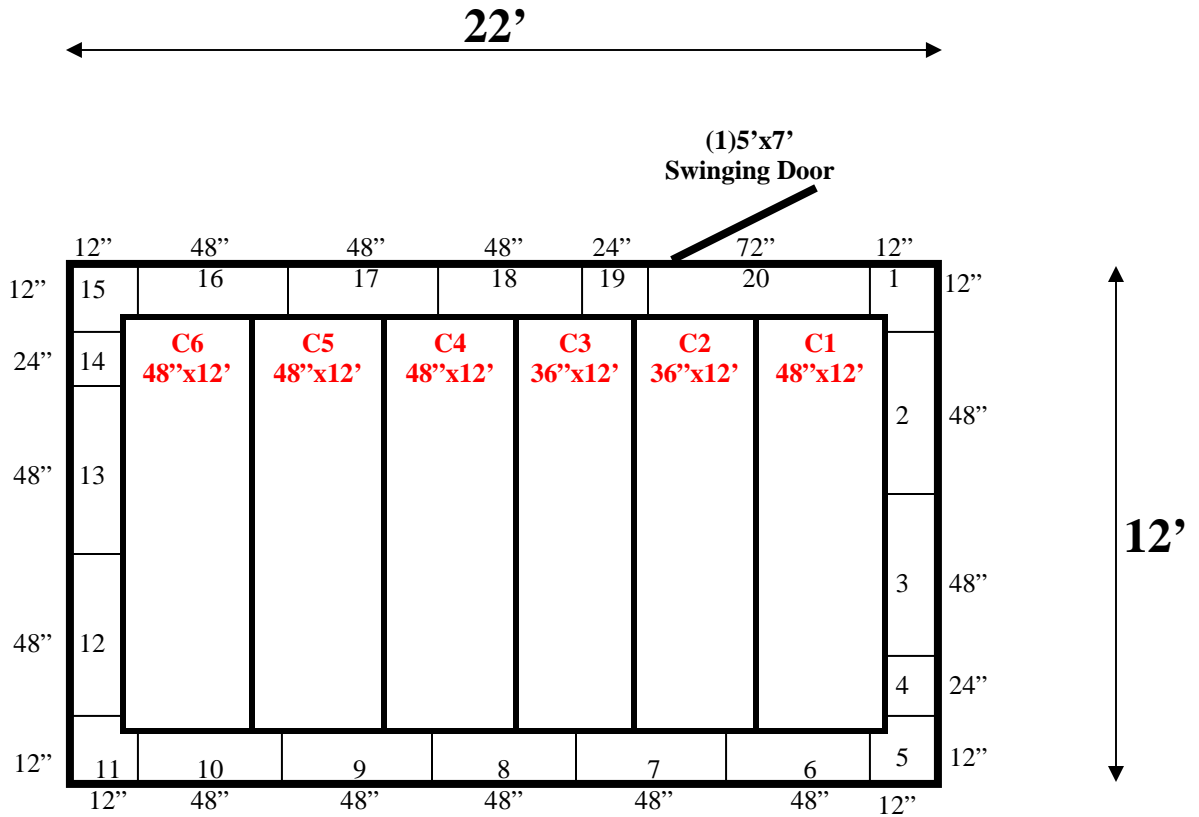

**12' x 22' x 10' H
Walk-In Cooler or Walk-In Freezer
Wall & Ceiling Panels Diagram**

203-10
chestnut

12' x 22' x 10' H
Walk-In Cooler or Walk-In Freezer

203-10
chestnut