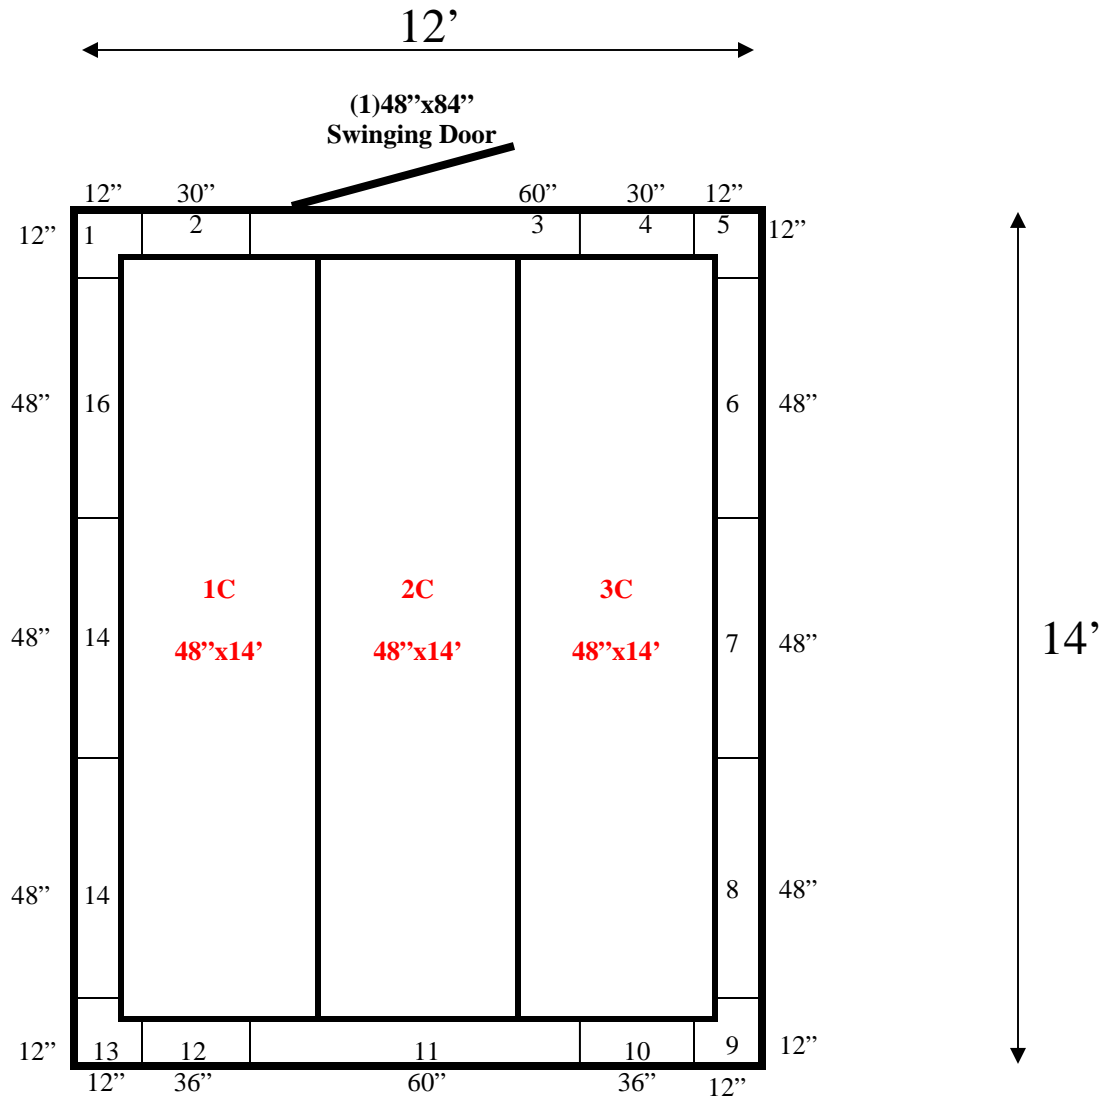

**12' x 14' x 10' H
Walk-In Cooler or Walk-In Freezer
Wall & Ceiling Panels Diagram**

197-10
Grey

12' x 14' x 10' H
Walk-In Cooler or Walk-In Freezer

197-10
grey