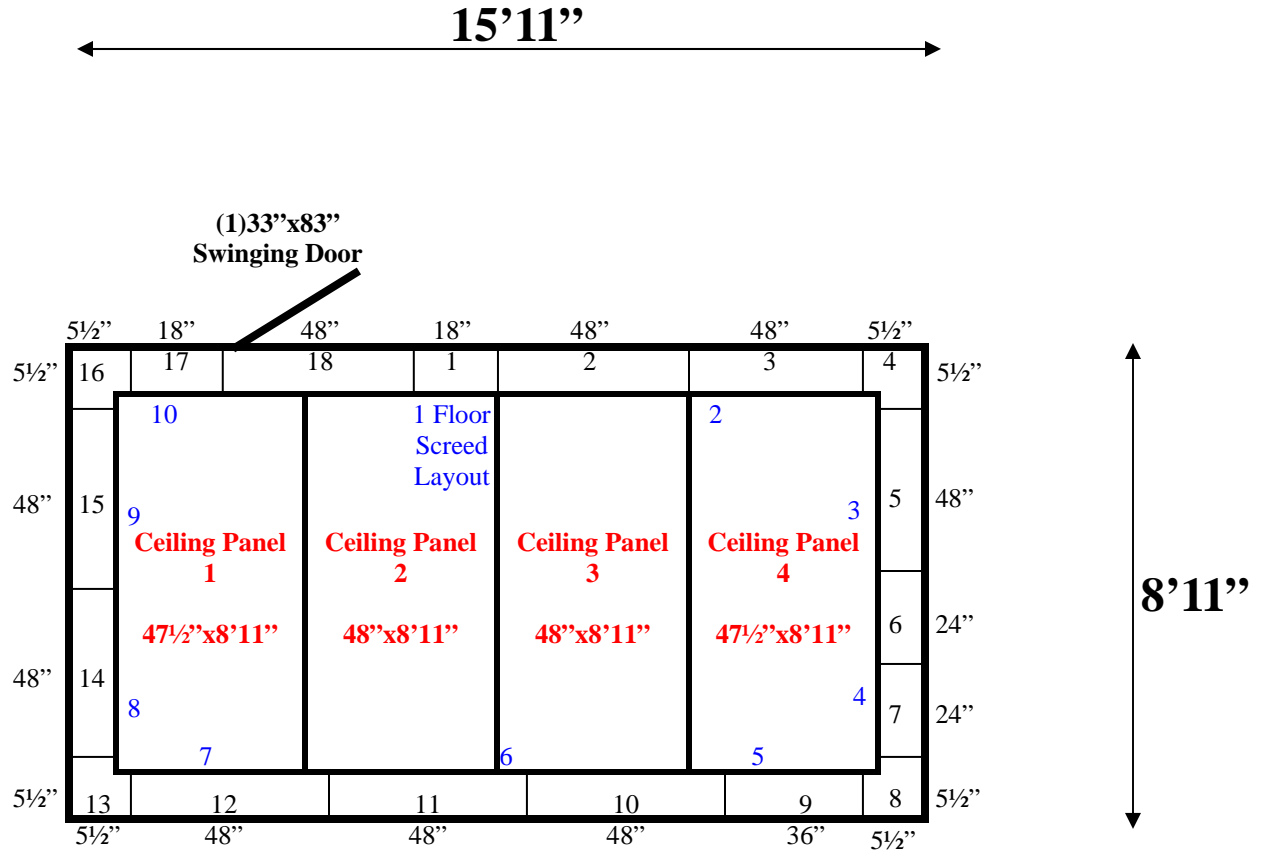

8'11" x 15'11" x 10' H
Walk-In Cooler or Walk-In Freezer
Wall & Ceiling Panels Diagram

200-10
brown

**8'11" x 15'11" x 10' H
Walk-In Cooler or Walk-In Freezer**

**200-10
brown**

8'11" x 15'11" x 10' H
Walk-In Cooler or Walk-In Freezer

200-10
brown