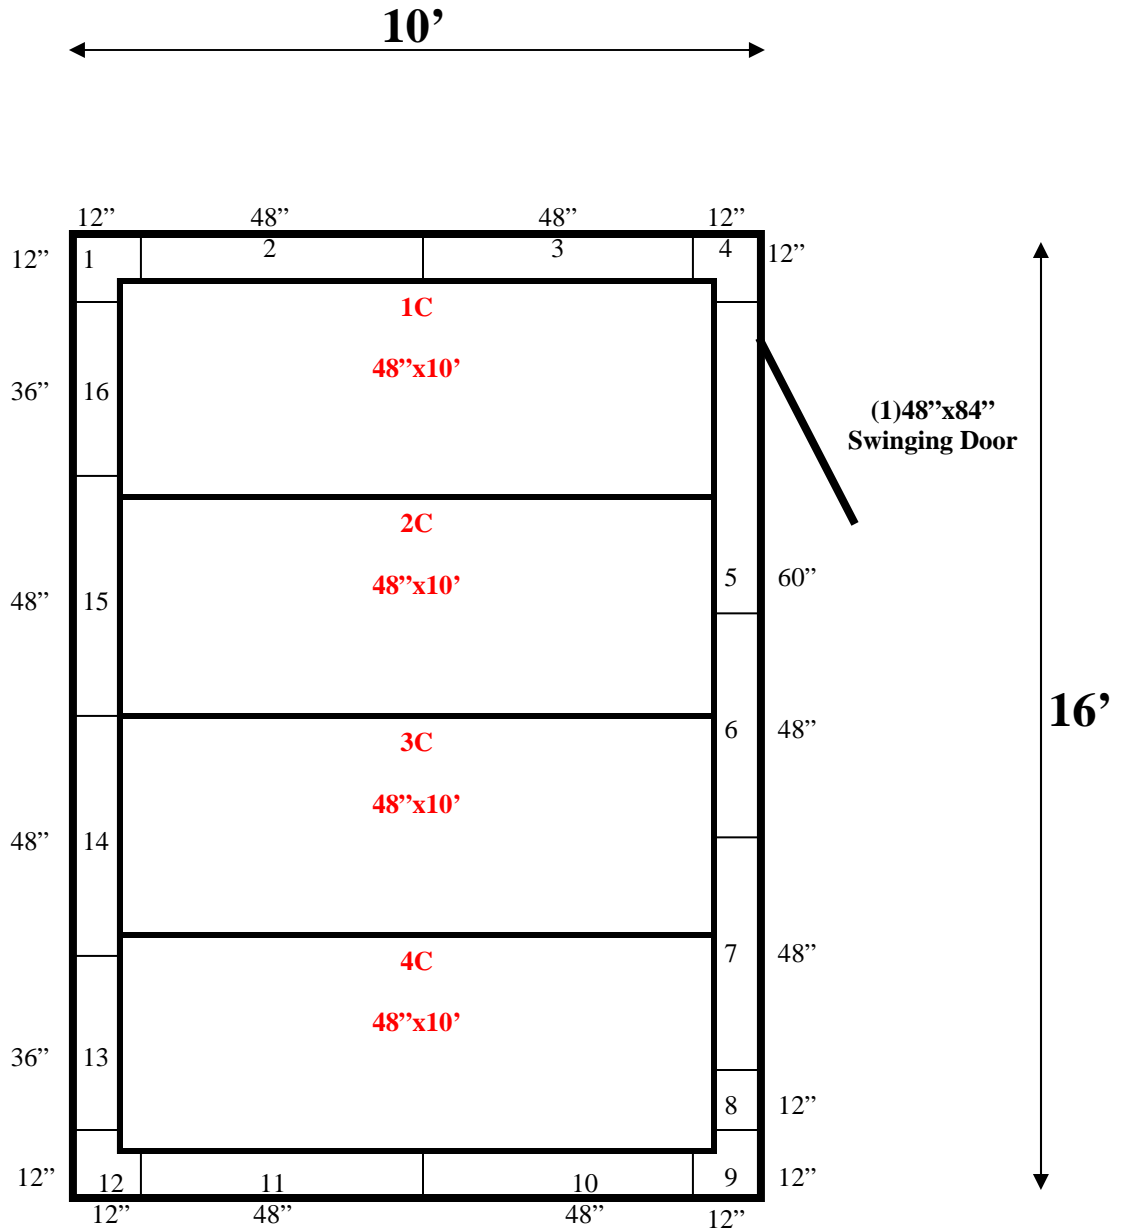

**10' x 16' x 10'4" H
Walk-In Cooler or Walk-In Freezer
Wall & Ceiling Panels Diagram**

197-10
Lt blue

**10' x 16' x 10'4" H
Walk-In Cooler or Walk-In Freezer**

**197-10
Lt blue**