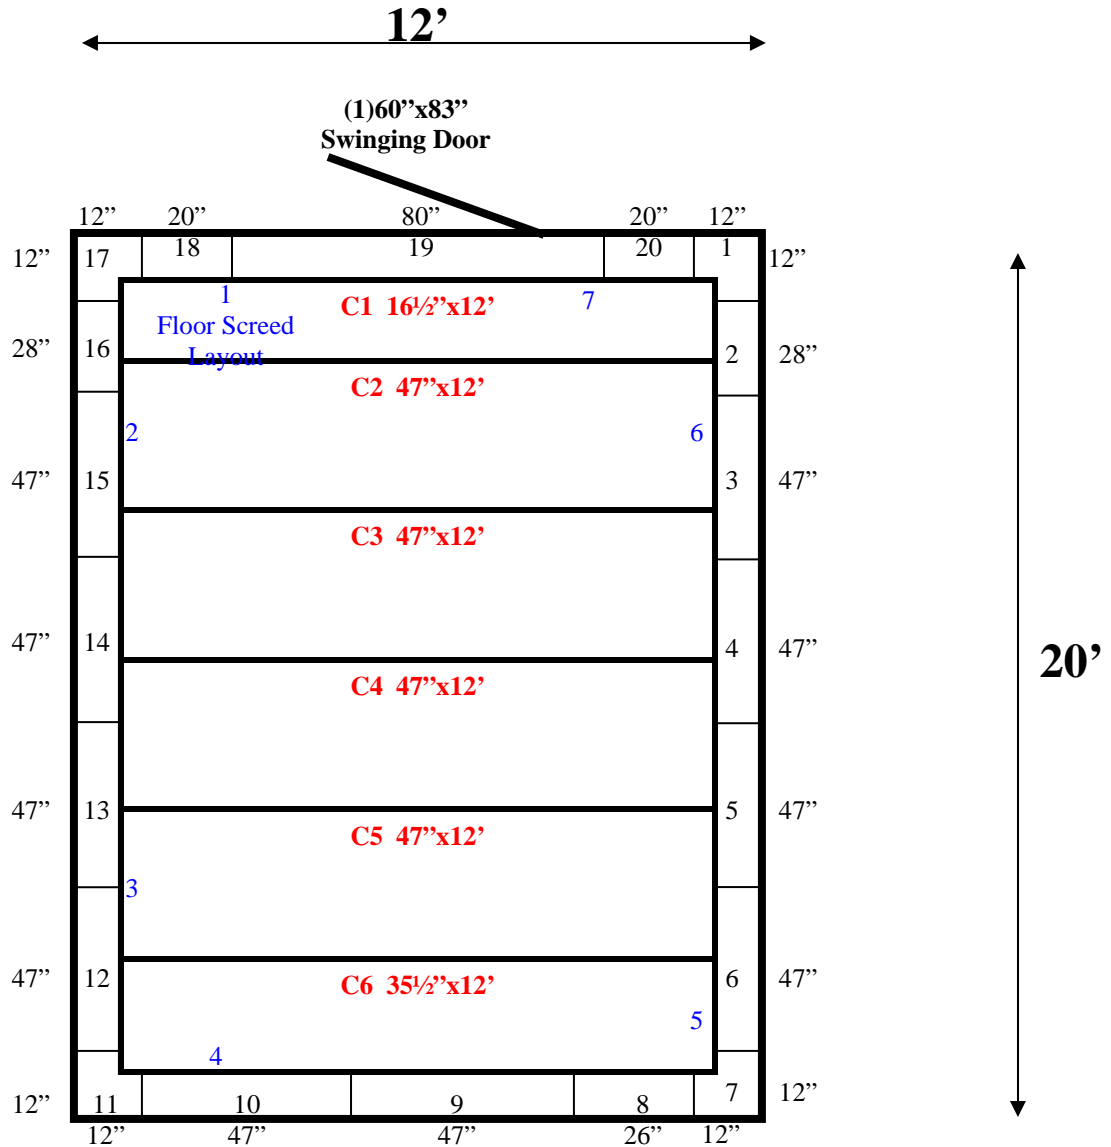

12' x 20' x 8'4" H
Walk-In Cooler or Walk-In Freezer
Wall & Ceiling Panels Diagram

159-10
blue

**12' x 20' x 8'4" H
Walk-In Cooler or Walk-In Freezer**

**159-10
blue**