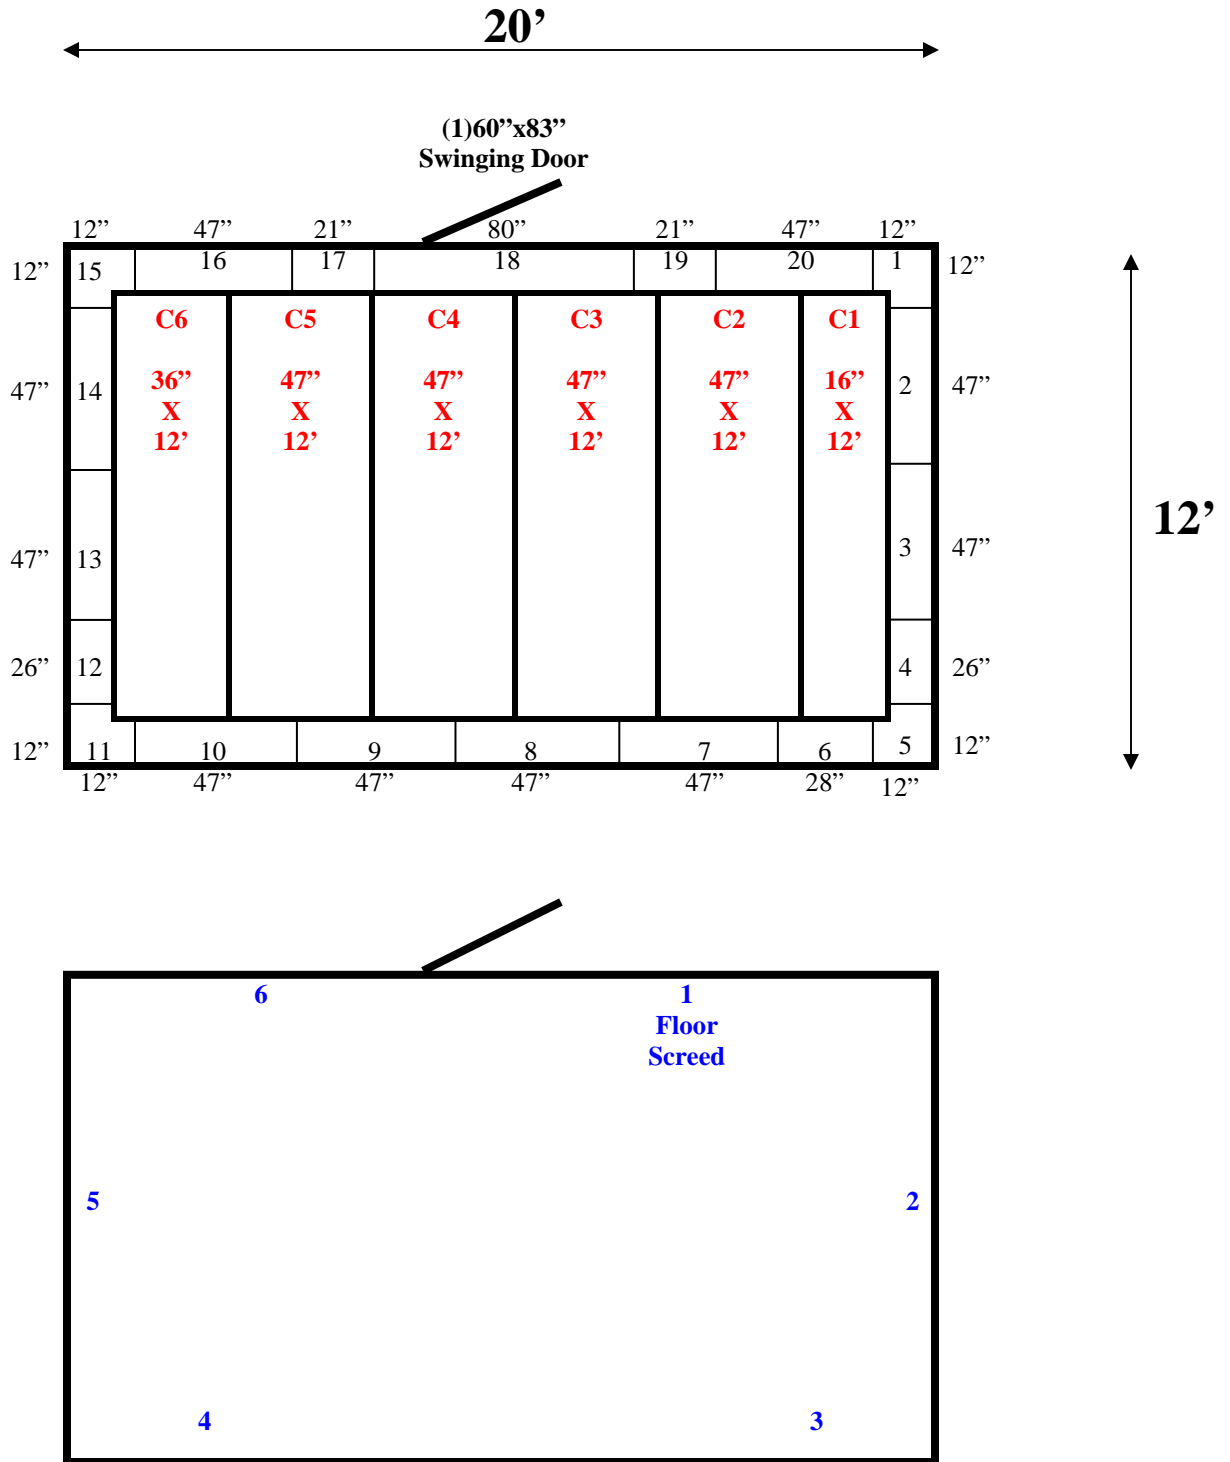

**12' x 20' x 8'4" H**  
**Walk-In Cooler or Walk-In Freezer**  
**Wall & Ceiling Panels Diagram**

159-10  
Mauve

**12' x 20' x 8'4" H  
Walk-In Cooler or Walk-In Freezer**

**159-10  
Mauve**