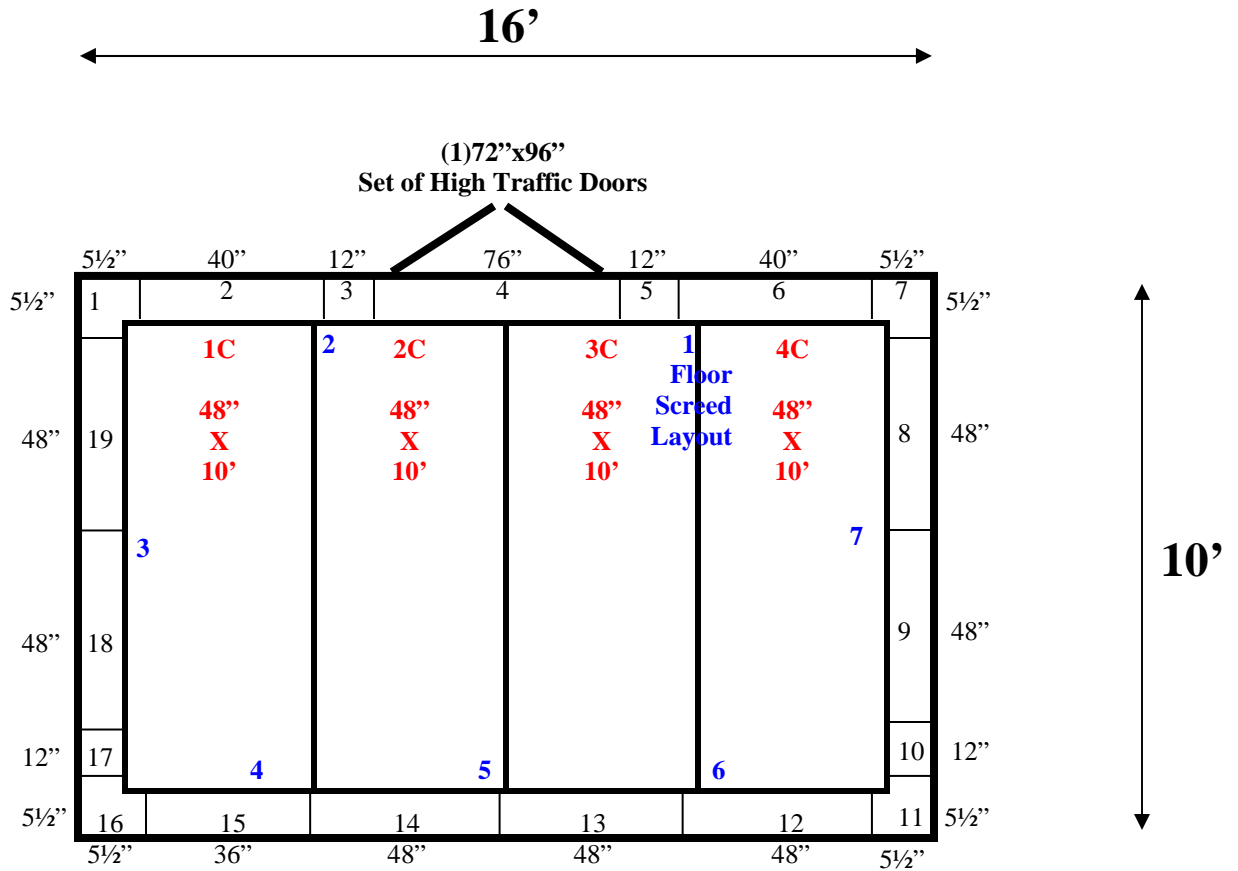

**10' x 16' x 10' H**  
**Walk-In Cooler or Walk-In Freezer**  
**Wall & Ceiling Panels Diagram**

198-10  
Lt blue

**10' x 16' x 10' H**  
**Walk-In Cooler or Walk-In Freezer**

**198-10**  
**Lt blue**