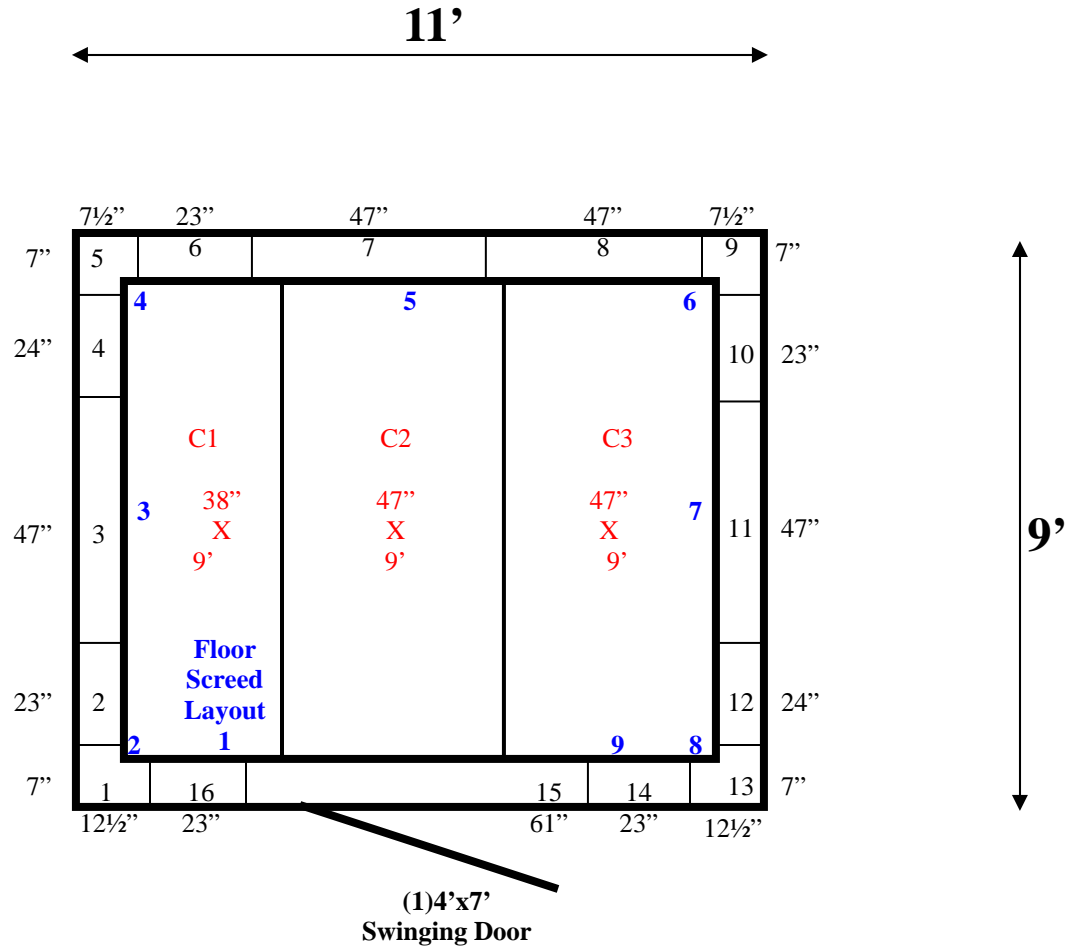

**9' x 11' x 8'4" H**  
**Walk-In Cooler or Walk-In Freezer**  
**Wall & Ceiling Panels Diagram**

159-10  
red

**9' x 11' x 8'4" H  
Walk-In Cooler or Walk-In Freezer**

**159-10  
red**