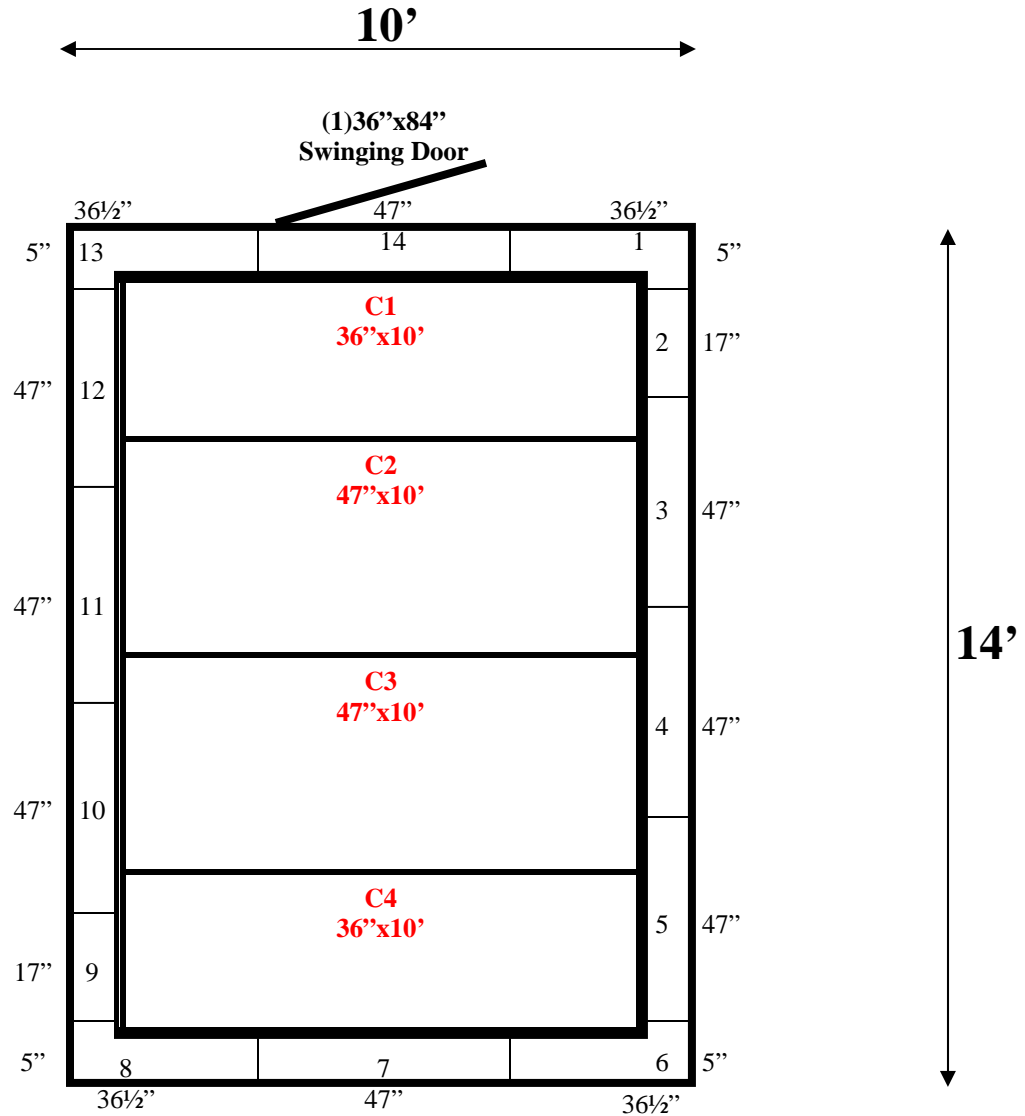

**10' x 14' x 9'11" H  
Walk-In Cooler or Walk-In Freezer  
Wall & Ceiling Panels Diagram**

200-10  
purple

**10' x 14' x 9'11" H  
Walk-In Cooler or Walk-In Freezer**

**200-10  
purple**