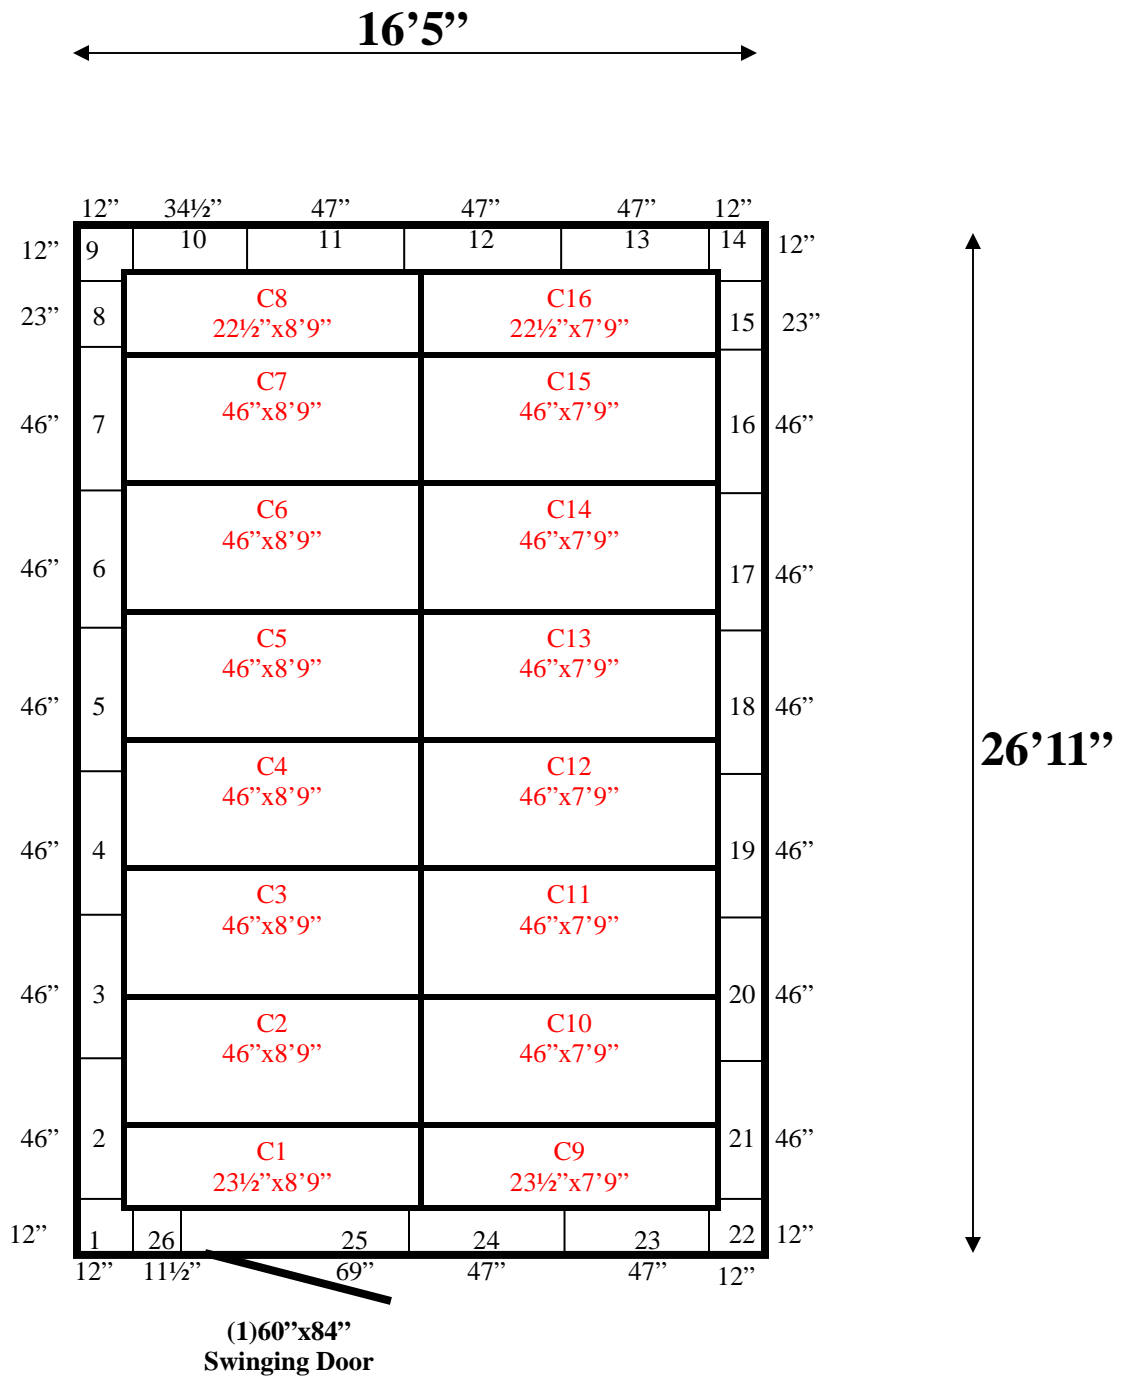

16'5" x 26'11" x 10'2" H
Walk-In Cooler or Walk-In Freezer
Wall & Ceiling Panels Diagram

166-10
blue

**16'5" x 26'11" x 10'2" H
Walk-In Cooler or Walk-In Freezer**

**166-10
blue**

16'5" x 26'11" x 10'2" H
Walk-In Cooler or Walk-In Freezer

166-10
blue