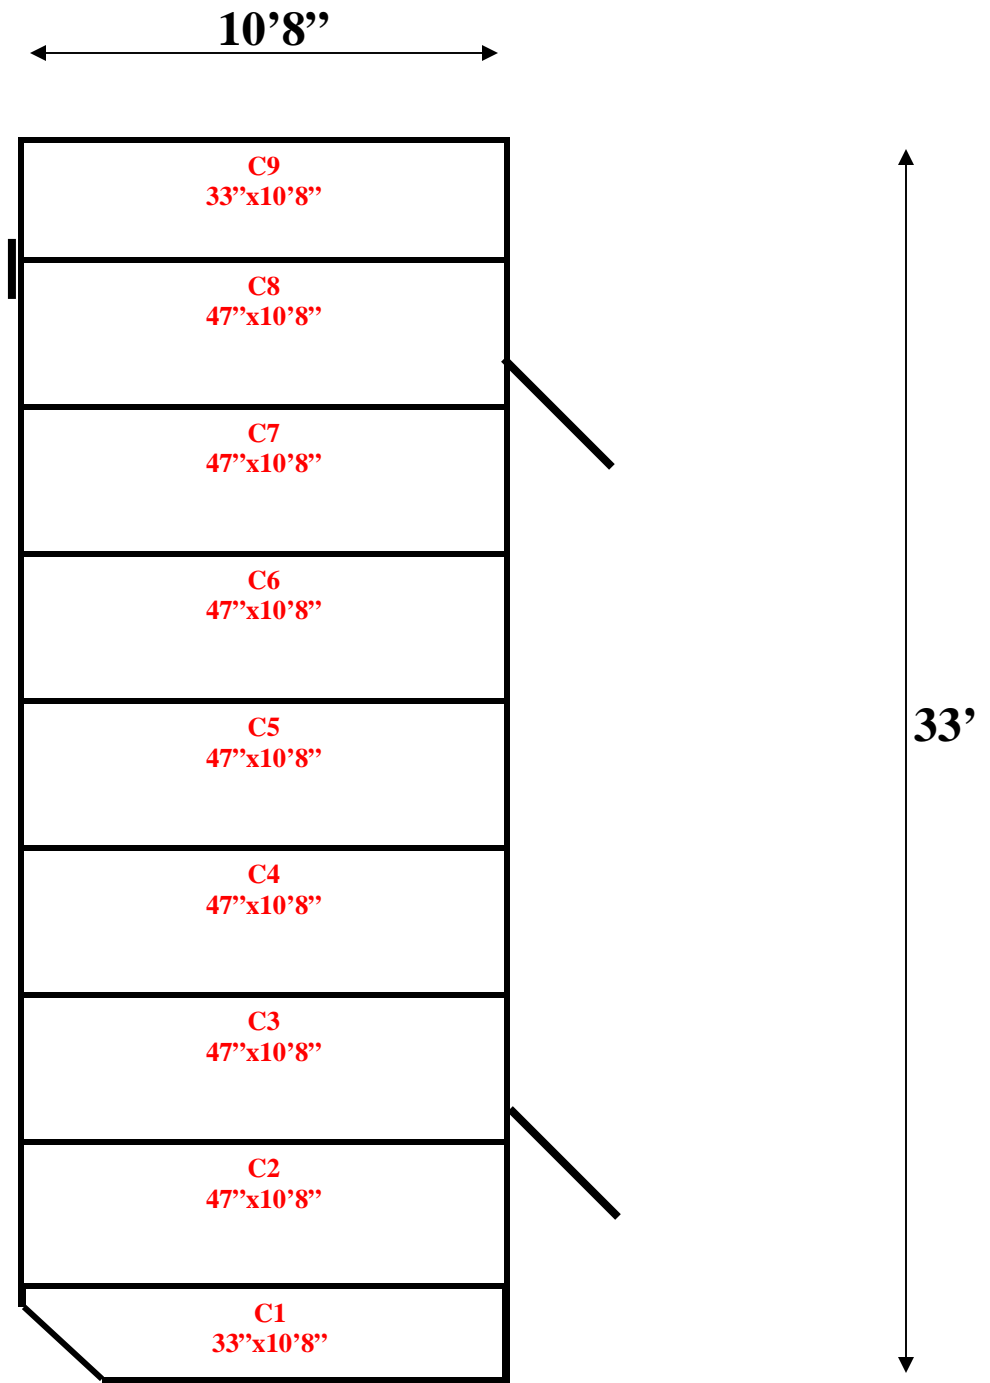

**10'8" x 33' x 10' H  
Combination Walk-In Cooler / Walk-In Freezer  
Wall Panels Diagram**

130-10  
Blue

**REFRIGERATION SUPERSTORE**

*World's Largest Inventory*

*New & Used Walk-In/ Drive-In Coolers/ Freezers/ Refrigeration Systems*

1423 Planeview Drive, Oshkosh, WI 54904 Tel (920) 231-1711 Fax (920) 231-1701 www.barrinc.com

**10'8" x 33' x 10' H  
Combination Walk-In Cooler / Walk-In Freezer  
Ceiling Panels Diagram**

130-10  
Blue

**10'8" x 33' x 10' H  
Combination Walk-In Cooler / Walk-In Freezer**

**130-10  
blue**

**10'8" x 33' x 10' H**  
**Combination Walk-In Cooler / Walk-In Freezer**

**130-10**  
**blue**