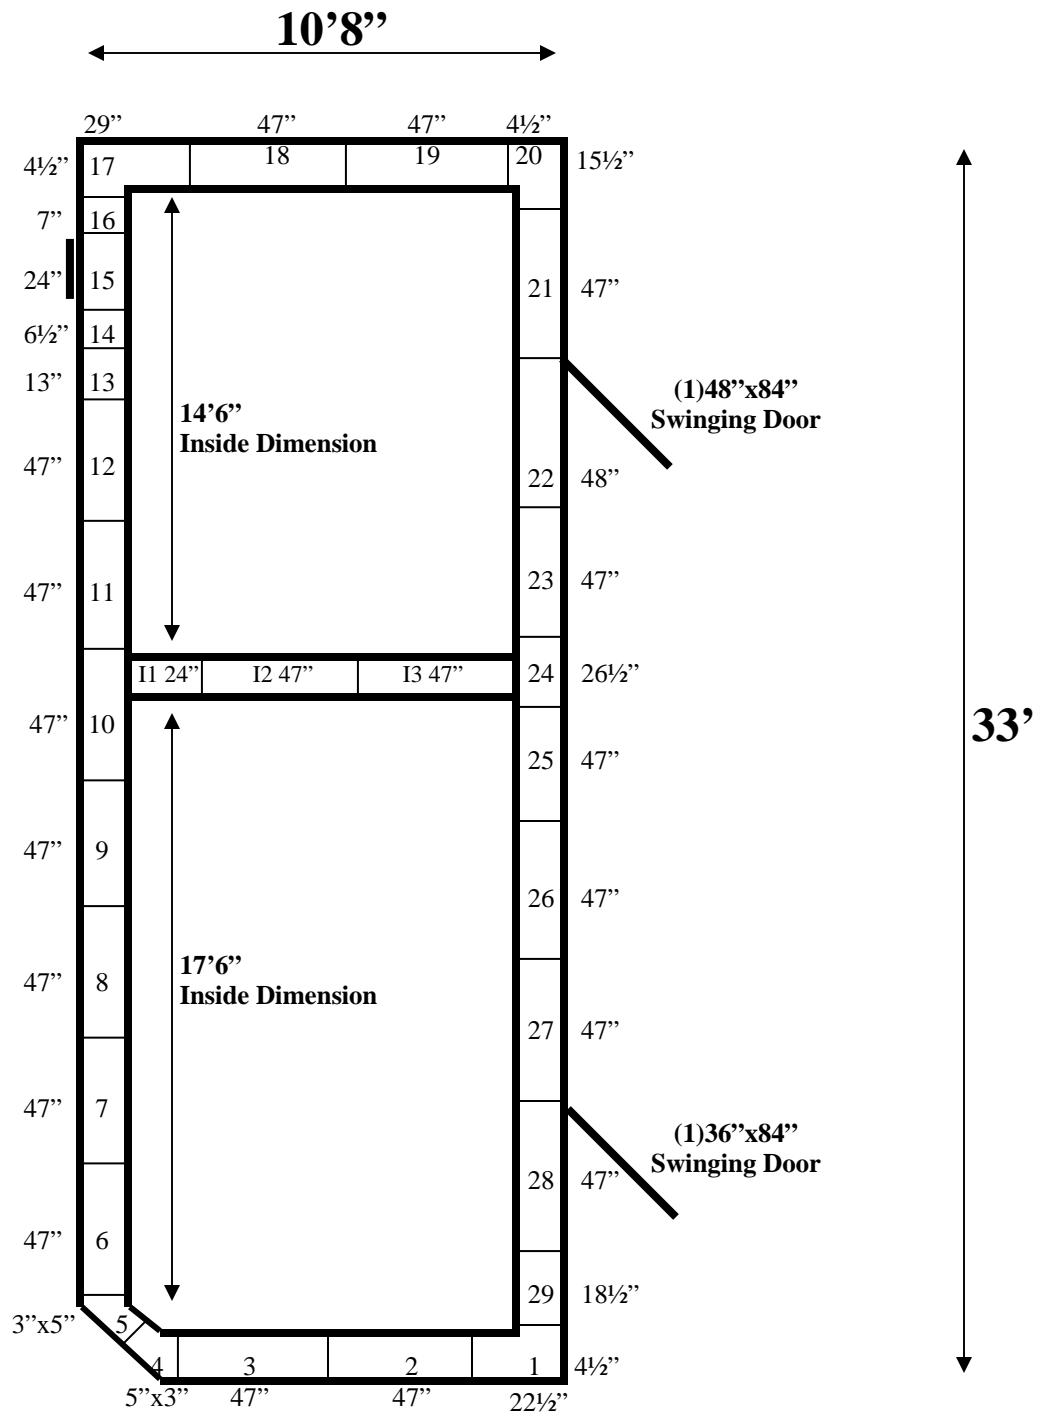

**10'8" x 33' x 10' H  
Combination Walk-In Cooler / Walk-In Freezer  
Wall Panels Diagram**

130-10  
Blue

**REFRIGERATION SUPERSTORE**

*World's Largest Inventory*

*New & Used Walk-In/ Drive-In Coolers/ Freezers/ Refrigeration Systems*

1423 Planeview Drive, Oshkosh, WI 54904 Tel (920) 231-1711 Fax (920) 231-1701 www.barrinc.com

**10'8" x 33' x 10' H  
Combination Walk-In Cooler / Walk-In Freezer  
Ceiling Panels Diagram**

130-10  
Blue

**10'8" x 33' x 10' H  
Combination Walk-In Cooler / Walk-In Freezer**

**130-10  
blue**

**10'8" x 33' x 10' H**  
**Combination Walk-In Cooler / Walk-In Freezer**

**130-10**  
**blue**