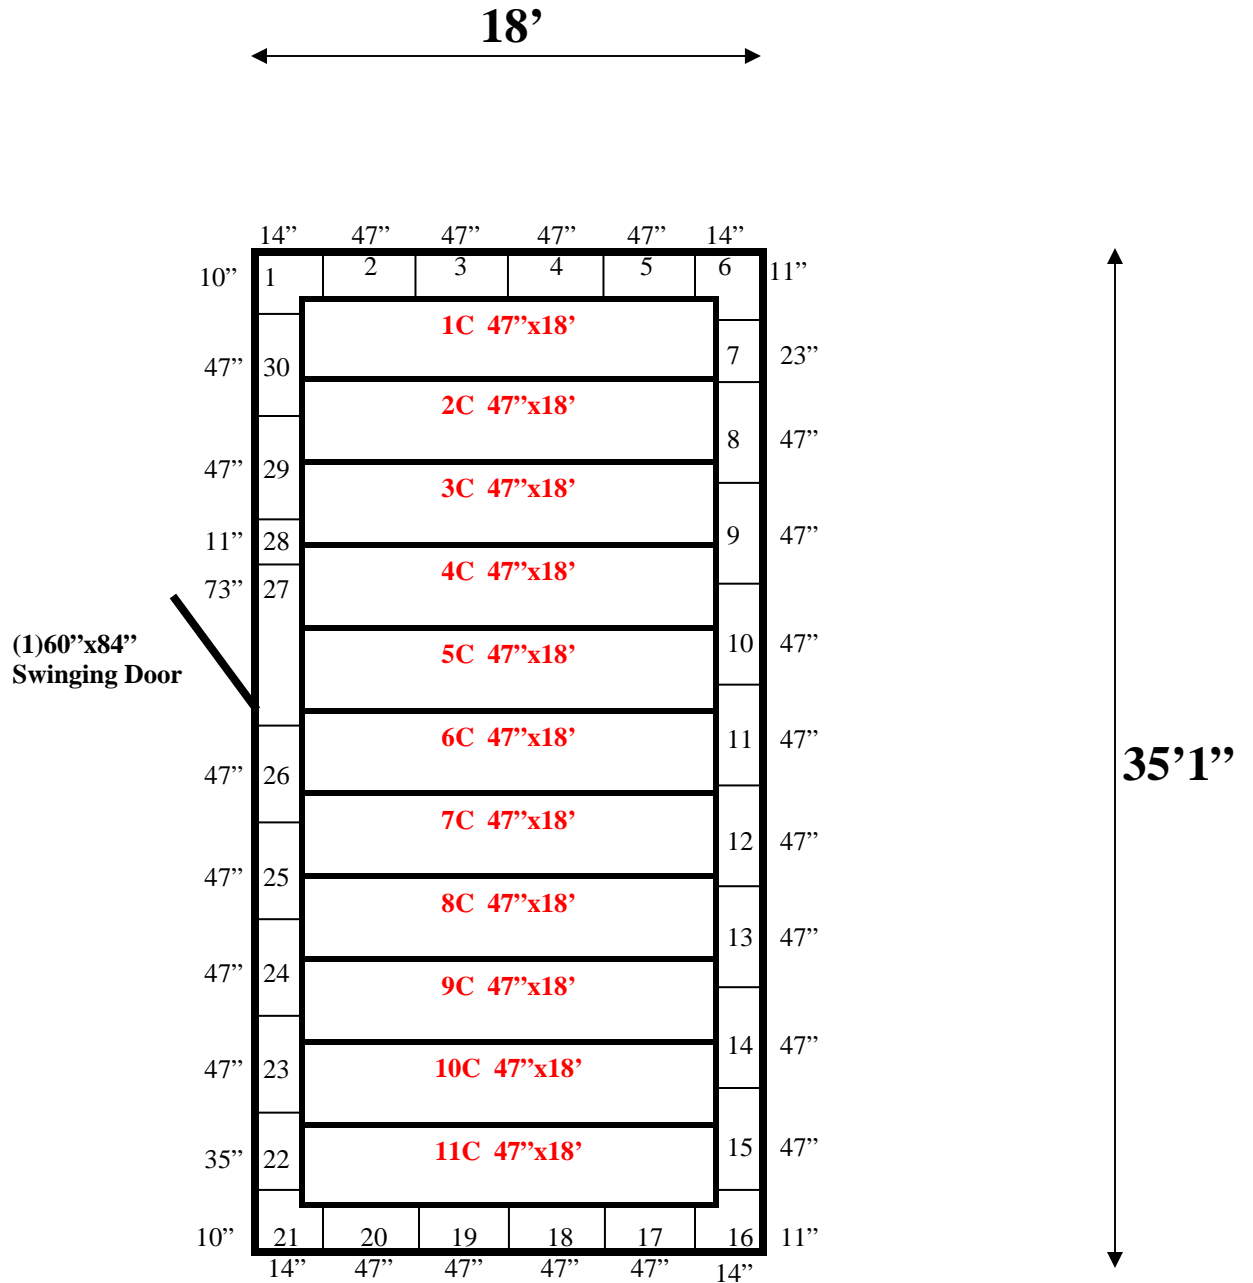

18' x 35'1" x 9'9" H
Walk-In Cooler or Walk-In Freezer
Wall & Ceiling Panels Diagram

181-10
No color

18' x 35'1" x 9'9" H
Walk-In Cooler or Walk-In Freezer

181-10
No color

18' x 35'1" x 9'9" H
Walk-In Cooler or Walk-In Freezer

181-10
No color