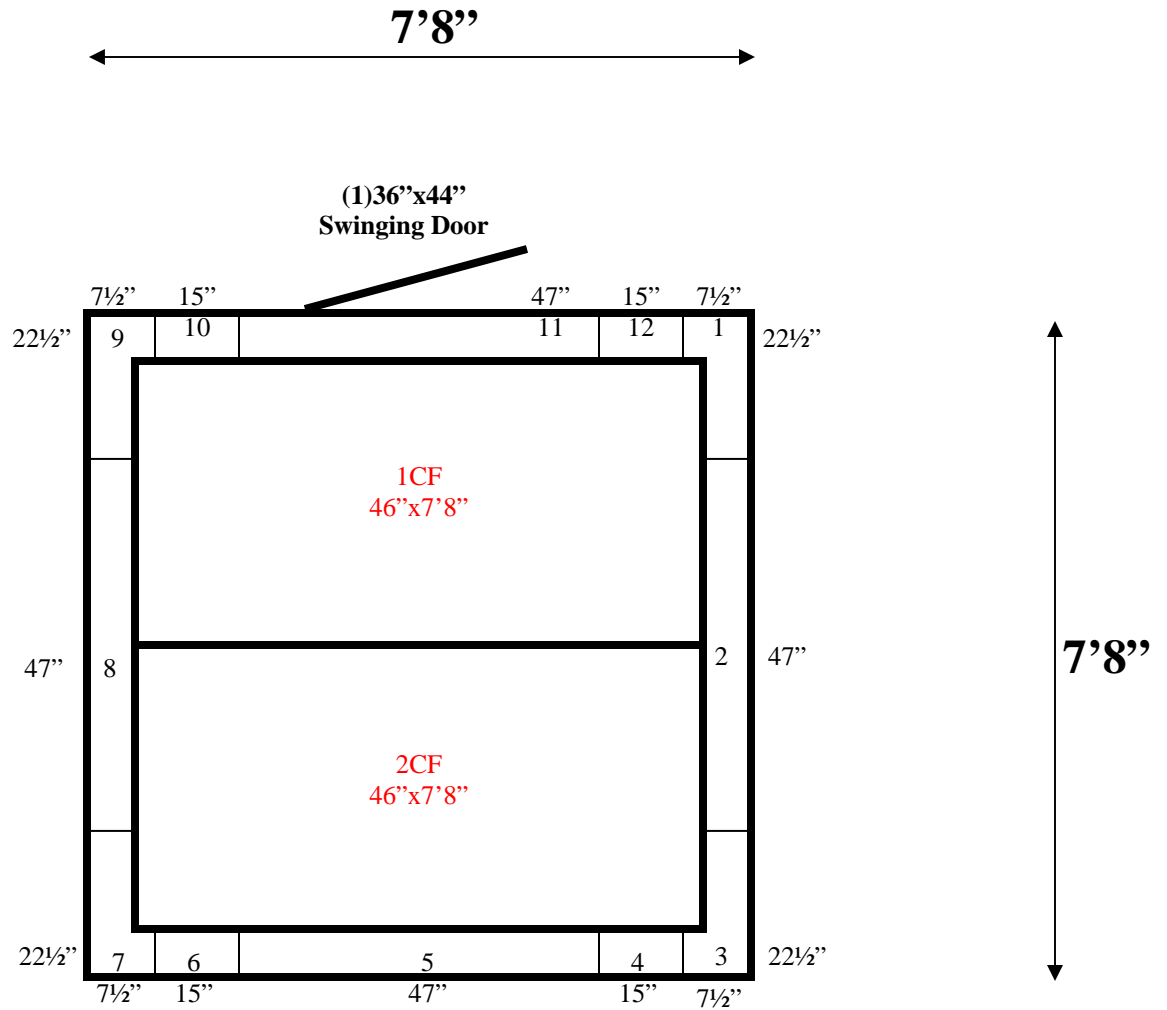

**Ceiling & Floor panels layout the same.
(1) New 3'x7' Swinging Door**

**7'8" x 7'8" x 9' H
Walk-In Freezer With Floor
Wall, Floor & Ceiling Panels Diagram**

125-10
Green

**7'8" x 7'8" x 9' H
Walk-In Freezer With Floor**

**125-10
Green**

7'8" x 7'8" x 9' H
Walk-In Freezer With Floor

125-10
Green