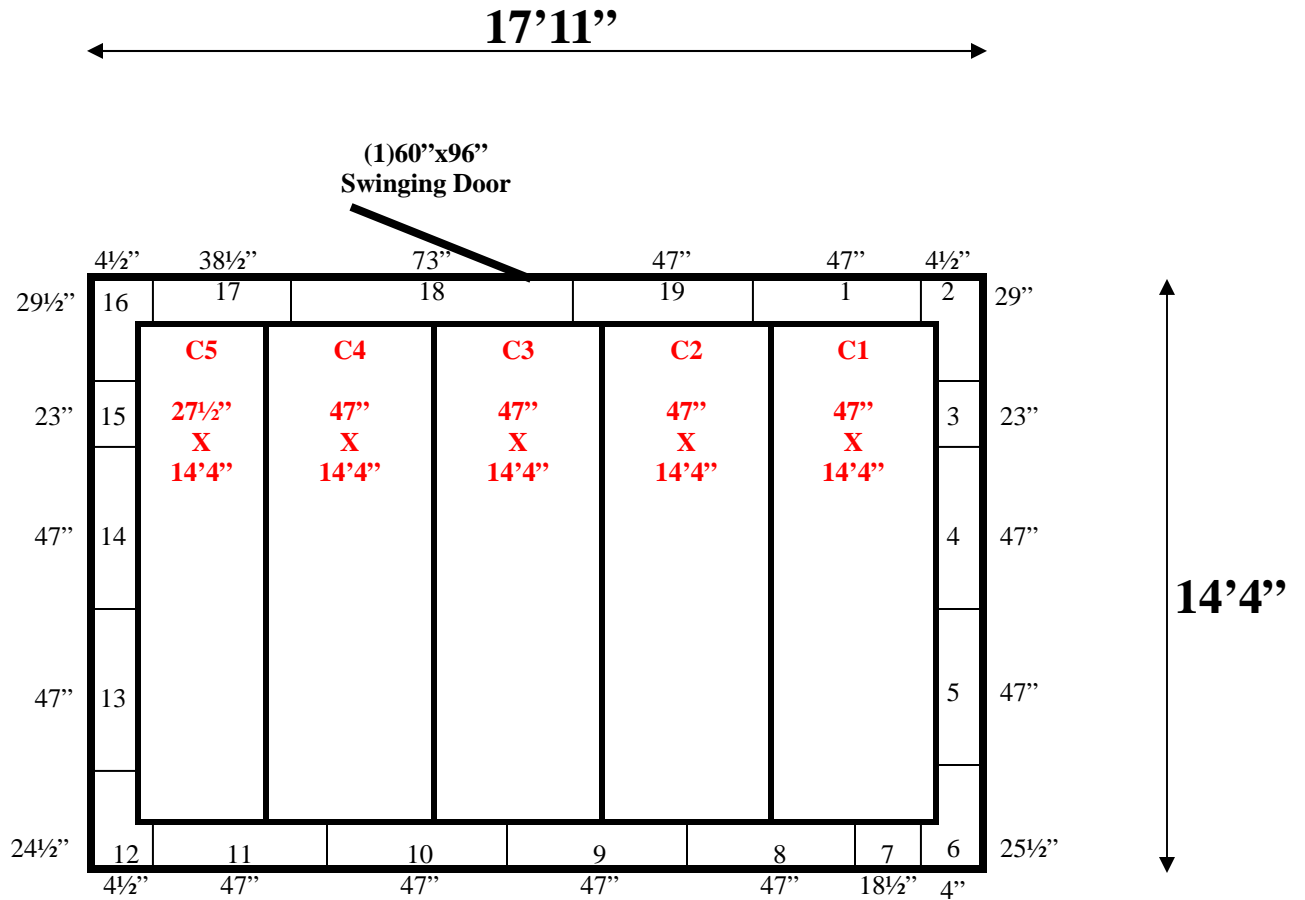

**14'4" x 17'11" x 10'1" H**  
**Walk-In Cooler or Walk-In Freezer**  
**Wall & Ceiling Panels Diagram**

130-10  
Grey/Purple

**14'4" x 17'11" x 10'1" H  
Walk-In Cooler or Walk-In Freezer**

**130-10  
Grey/Purple**

**14'4" x 17'11" x 10'1" H**  
**Walk-In Cooler or Walk-In Freezer**

**130-10**  
**Grey/Purple**