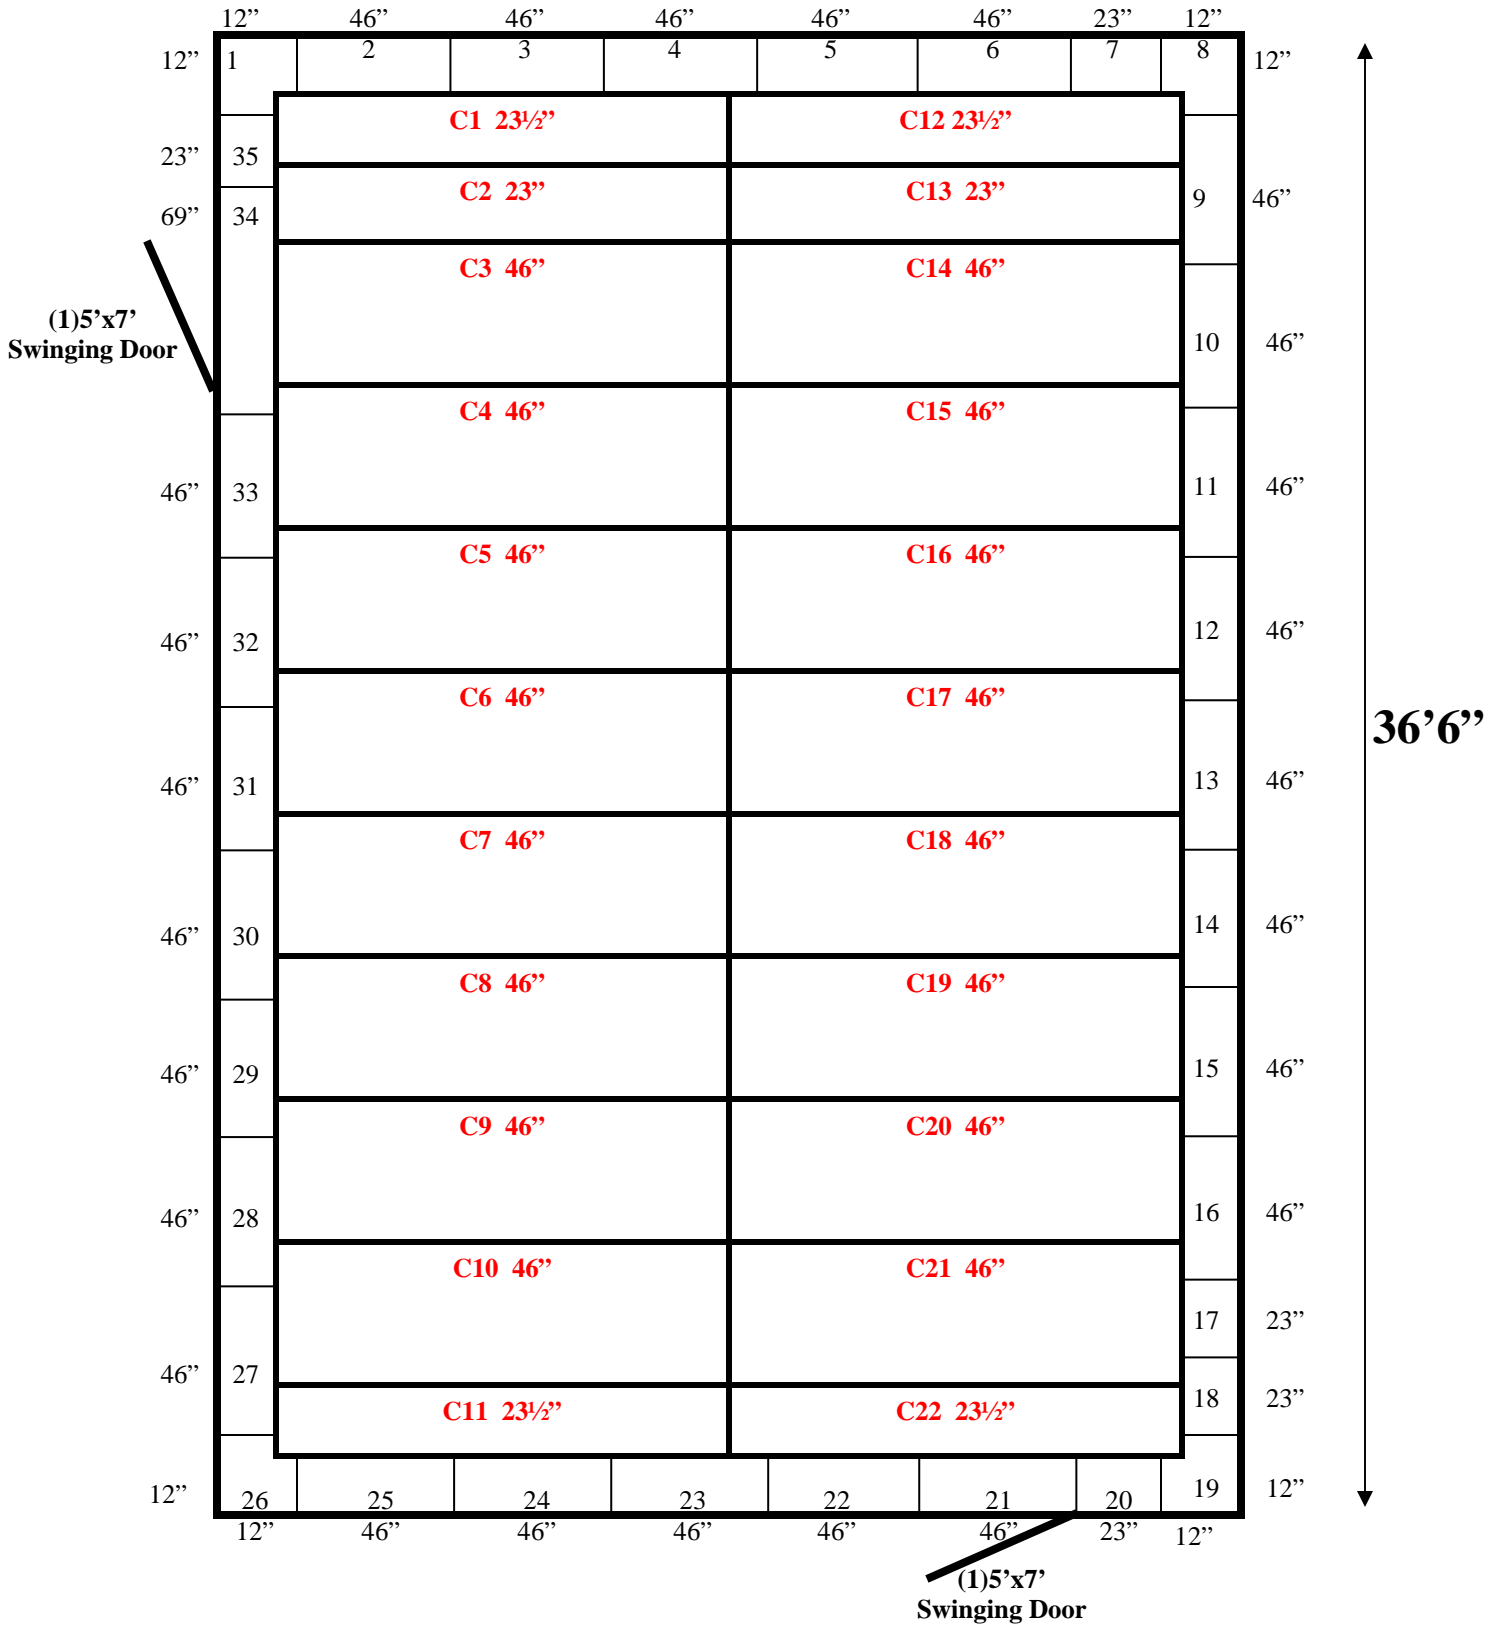

23'1"

23'1" x 36'6" x 10'2" H
 Walk-In Cooler or Walk-In Freezer
 Wall & Ceiling Panels Diagram

166-10
 Lt Pink

23'1" x 36'6" x 10'2" H
Walk-In Cooler or Walk-In Freezer

172-10
Blue

23'1" x 36'6" x 10'2" H
Walk-In Cooler or Walk-In Freezer

172-10
Blue