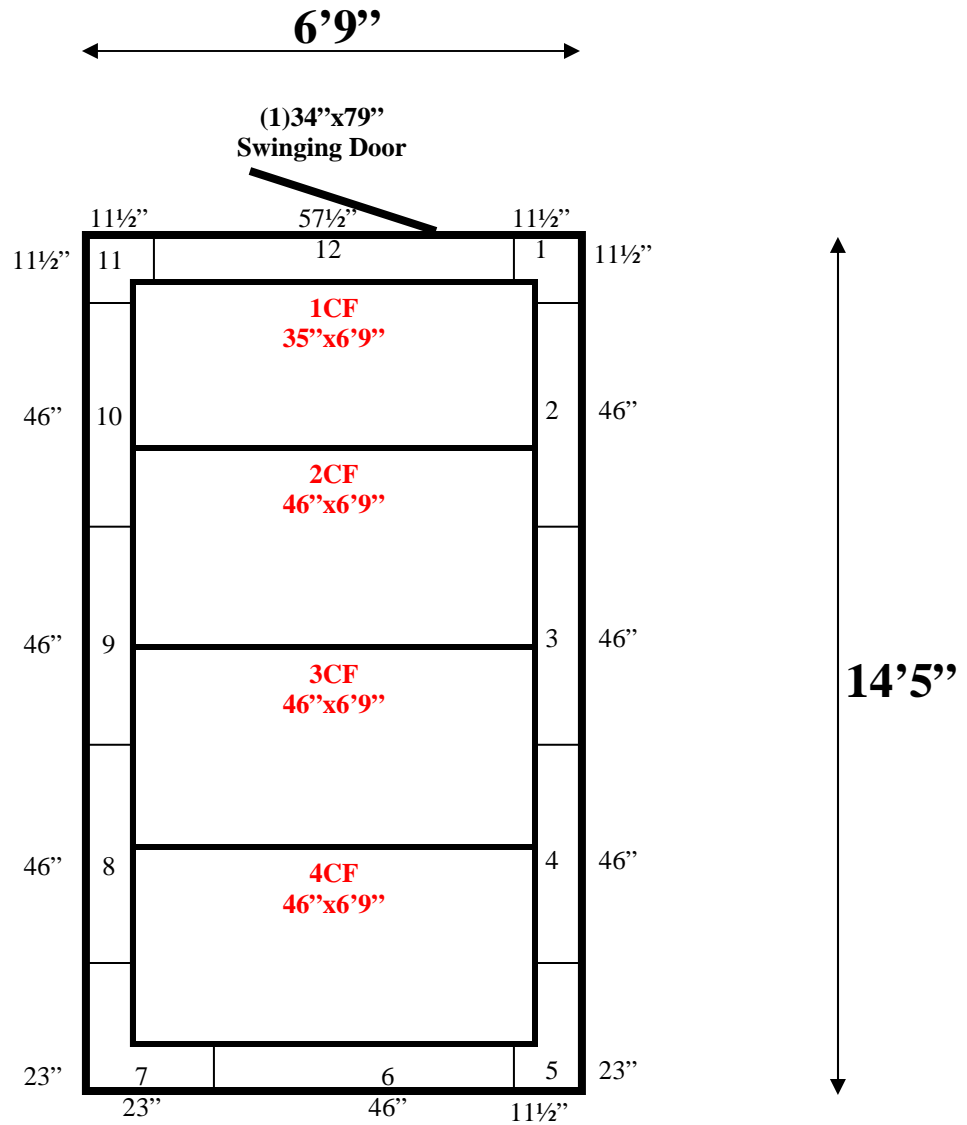

Ceiling & Floor Panels lay out the same.

**6'9" x 14'5" x 8'8" H
Walk-In Freezer With Floor
Wall, Floor & Ceiling Panels Diagram**

188-10
No color

**6'9" x 14'5" x 8'8" H
Walk-In Freezer With Floor**

188-10
No color

6'9" x 14'5" x 8'8" H
Walk-In Freezer With Floor

188-10
No color